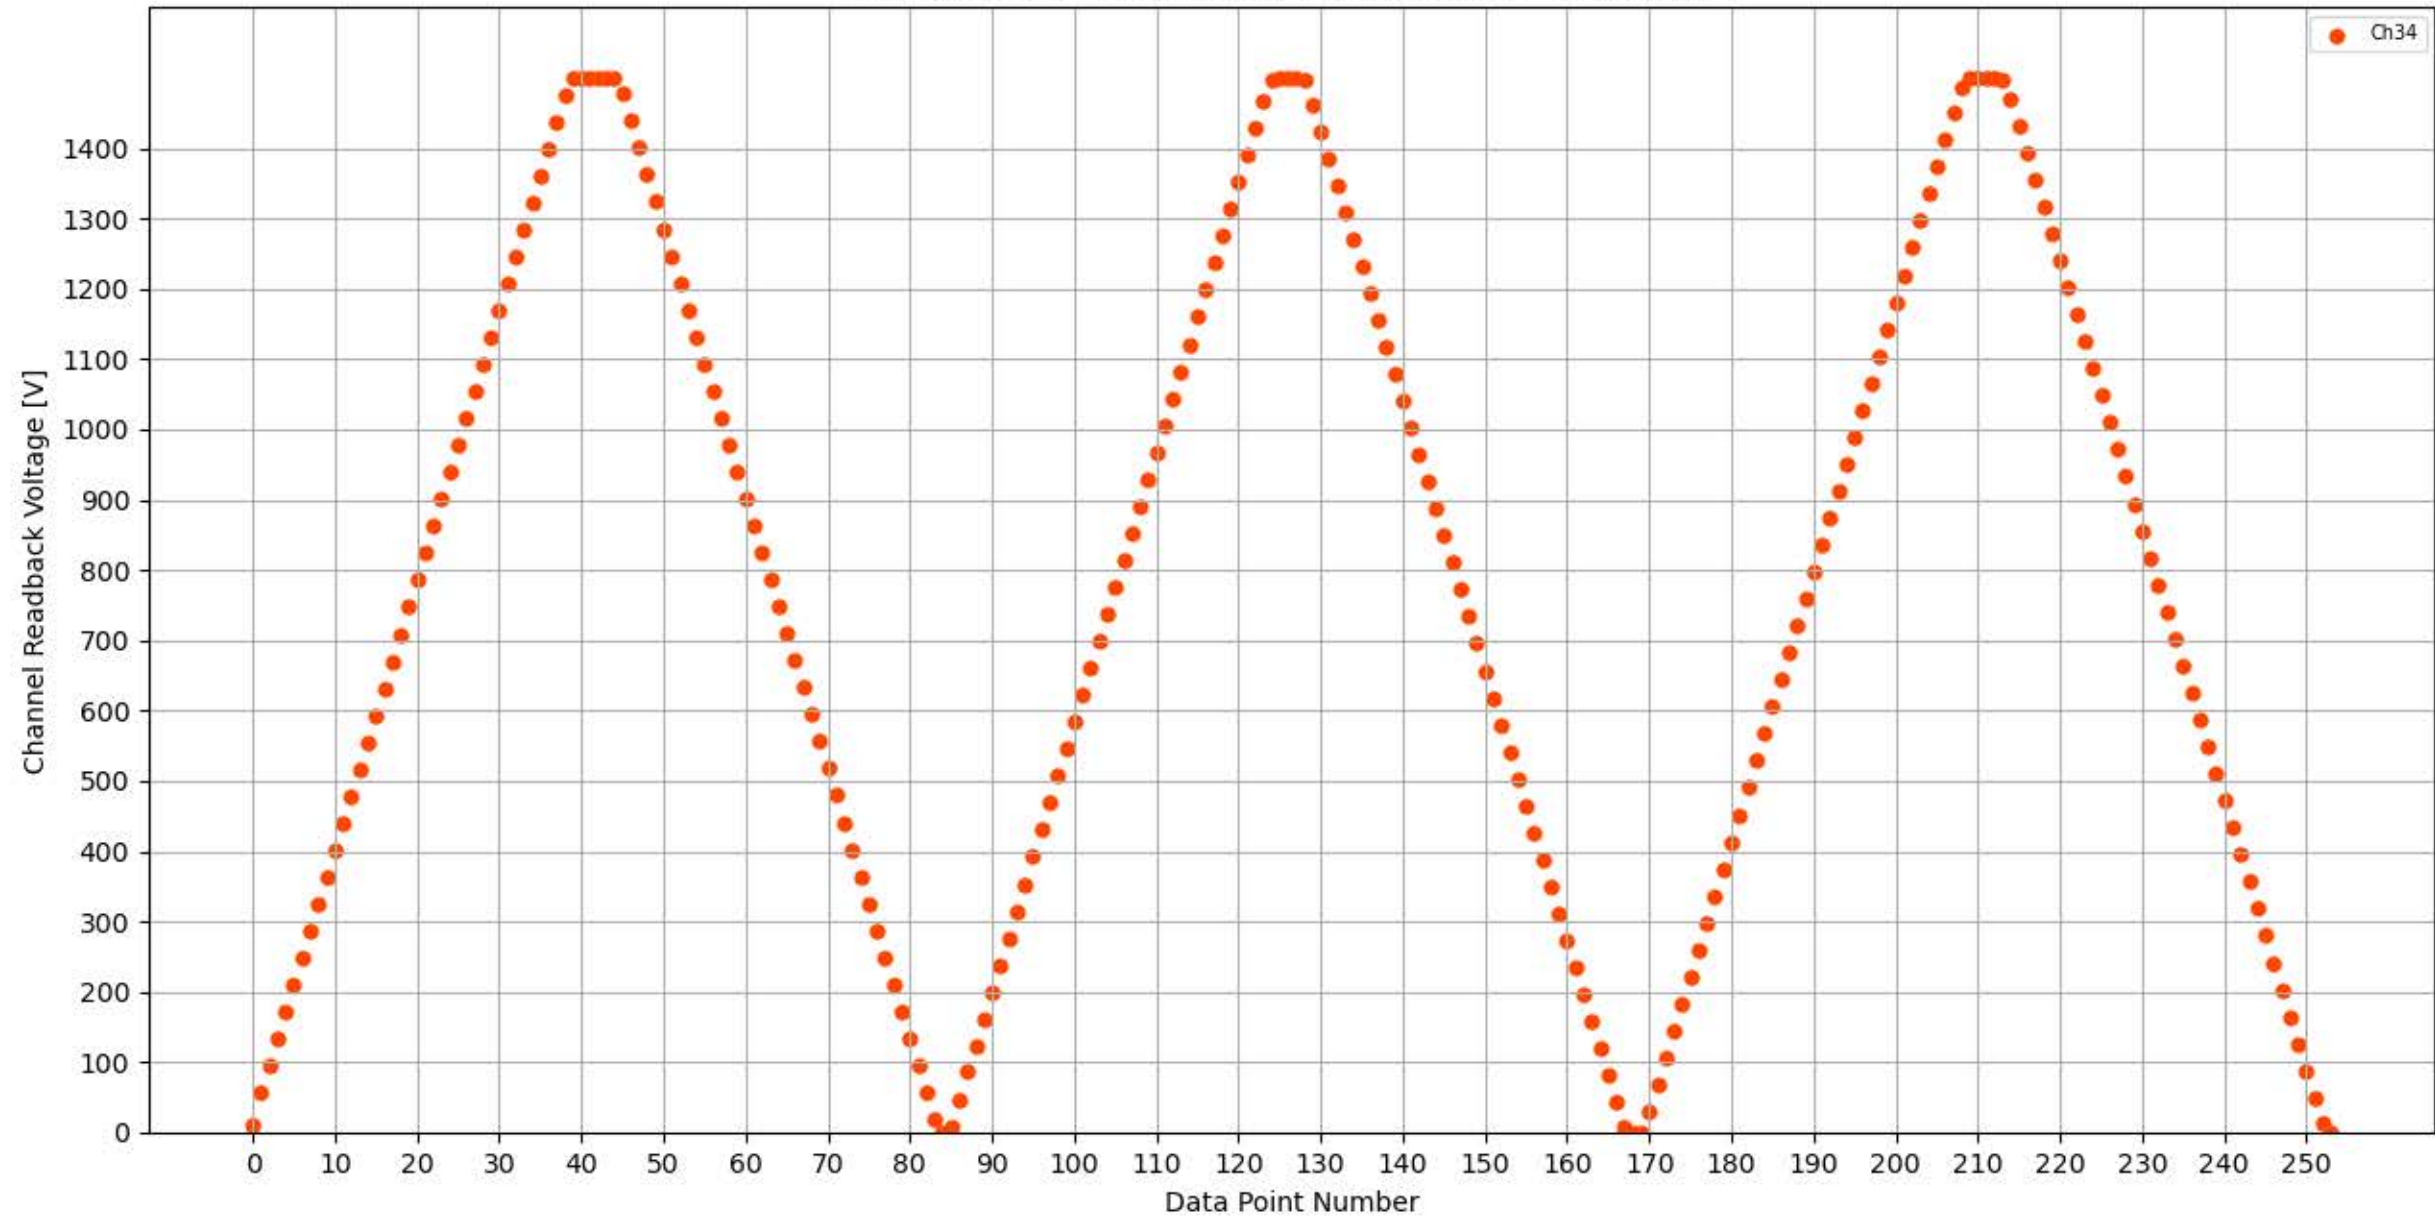

Voltage Ramp Test (Python) Bd #349, Slot #11, Ch #35

Voltage Ramp Test (Python) Bd #349, Slot #11, Ch #34