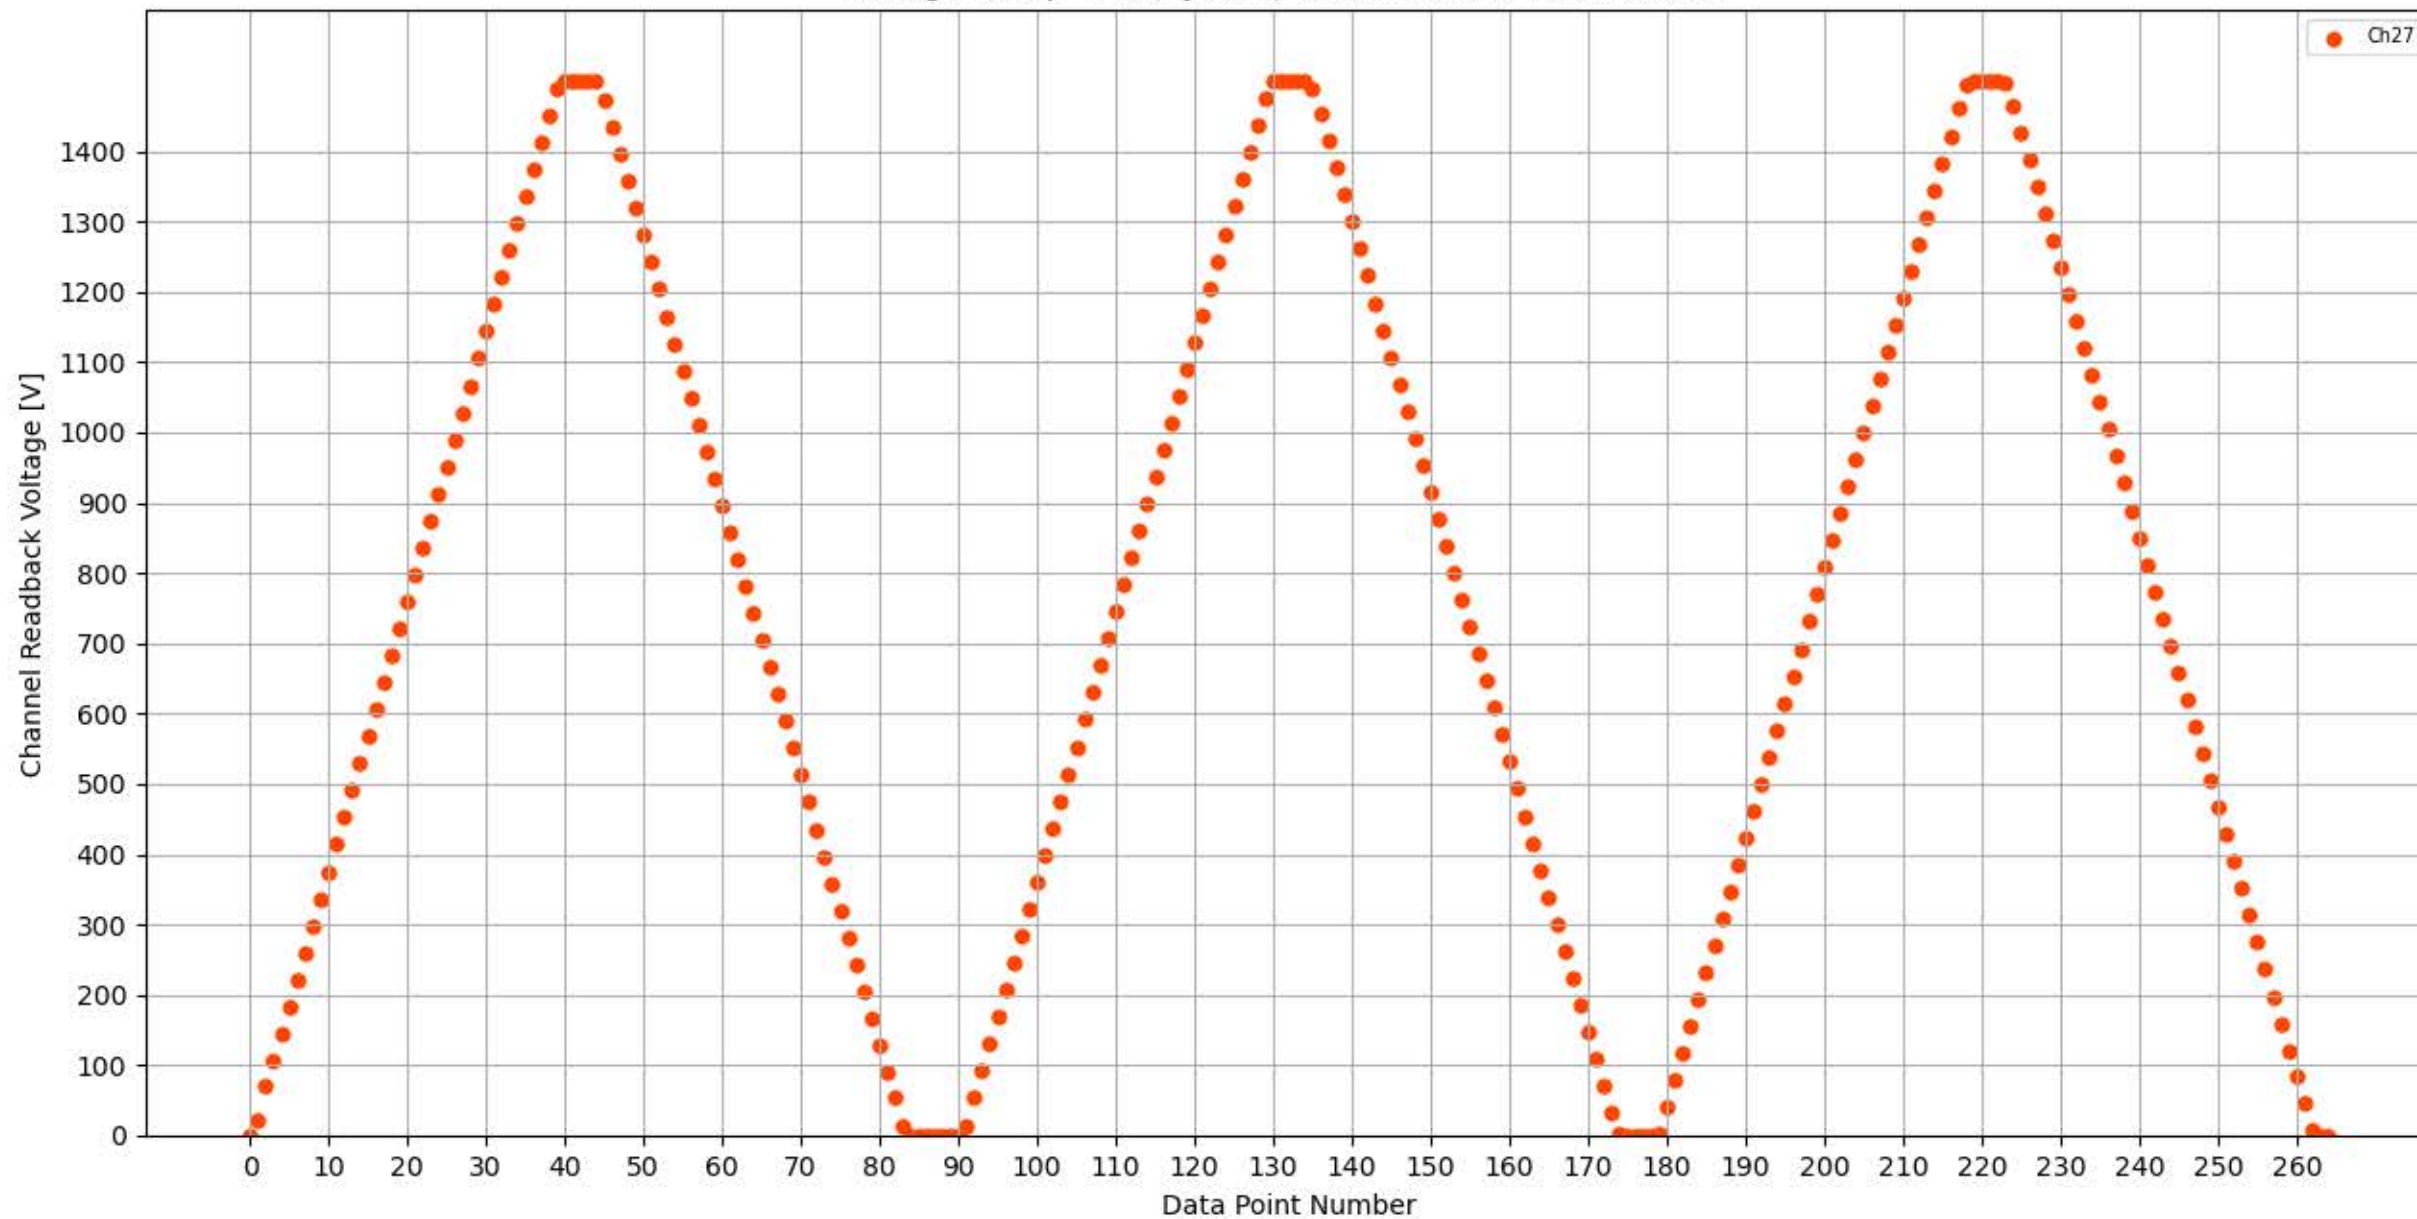

Voltage Ramp Test (Python) Bd #349, Slot #11, Ch #24

Voltage Ramp Test (Python) Bd #349, Slot #11, Ch #25

Voltage Ramp Test (Python) Bd #349, Slot #11, Ch #26

Voltage Ramp Test (Python) Bd #349, Slot #11, Ch #27