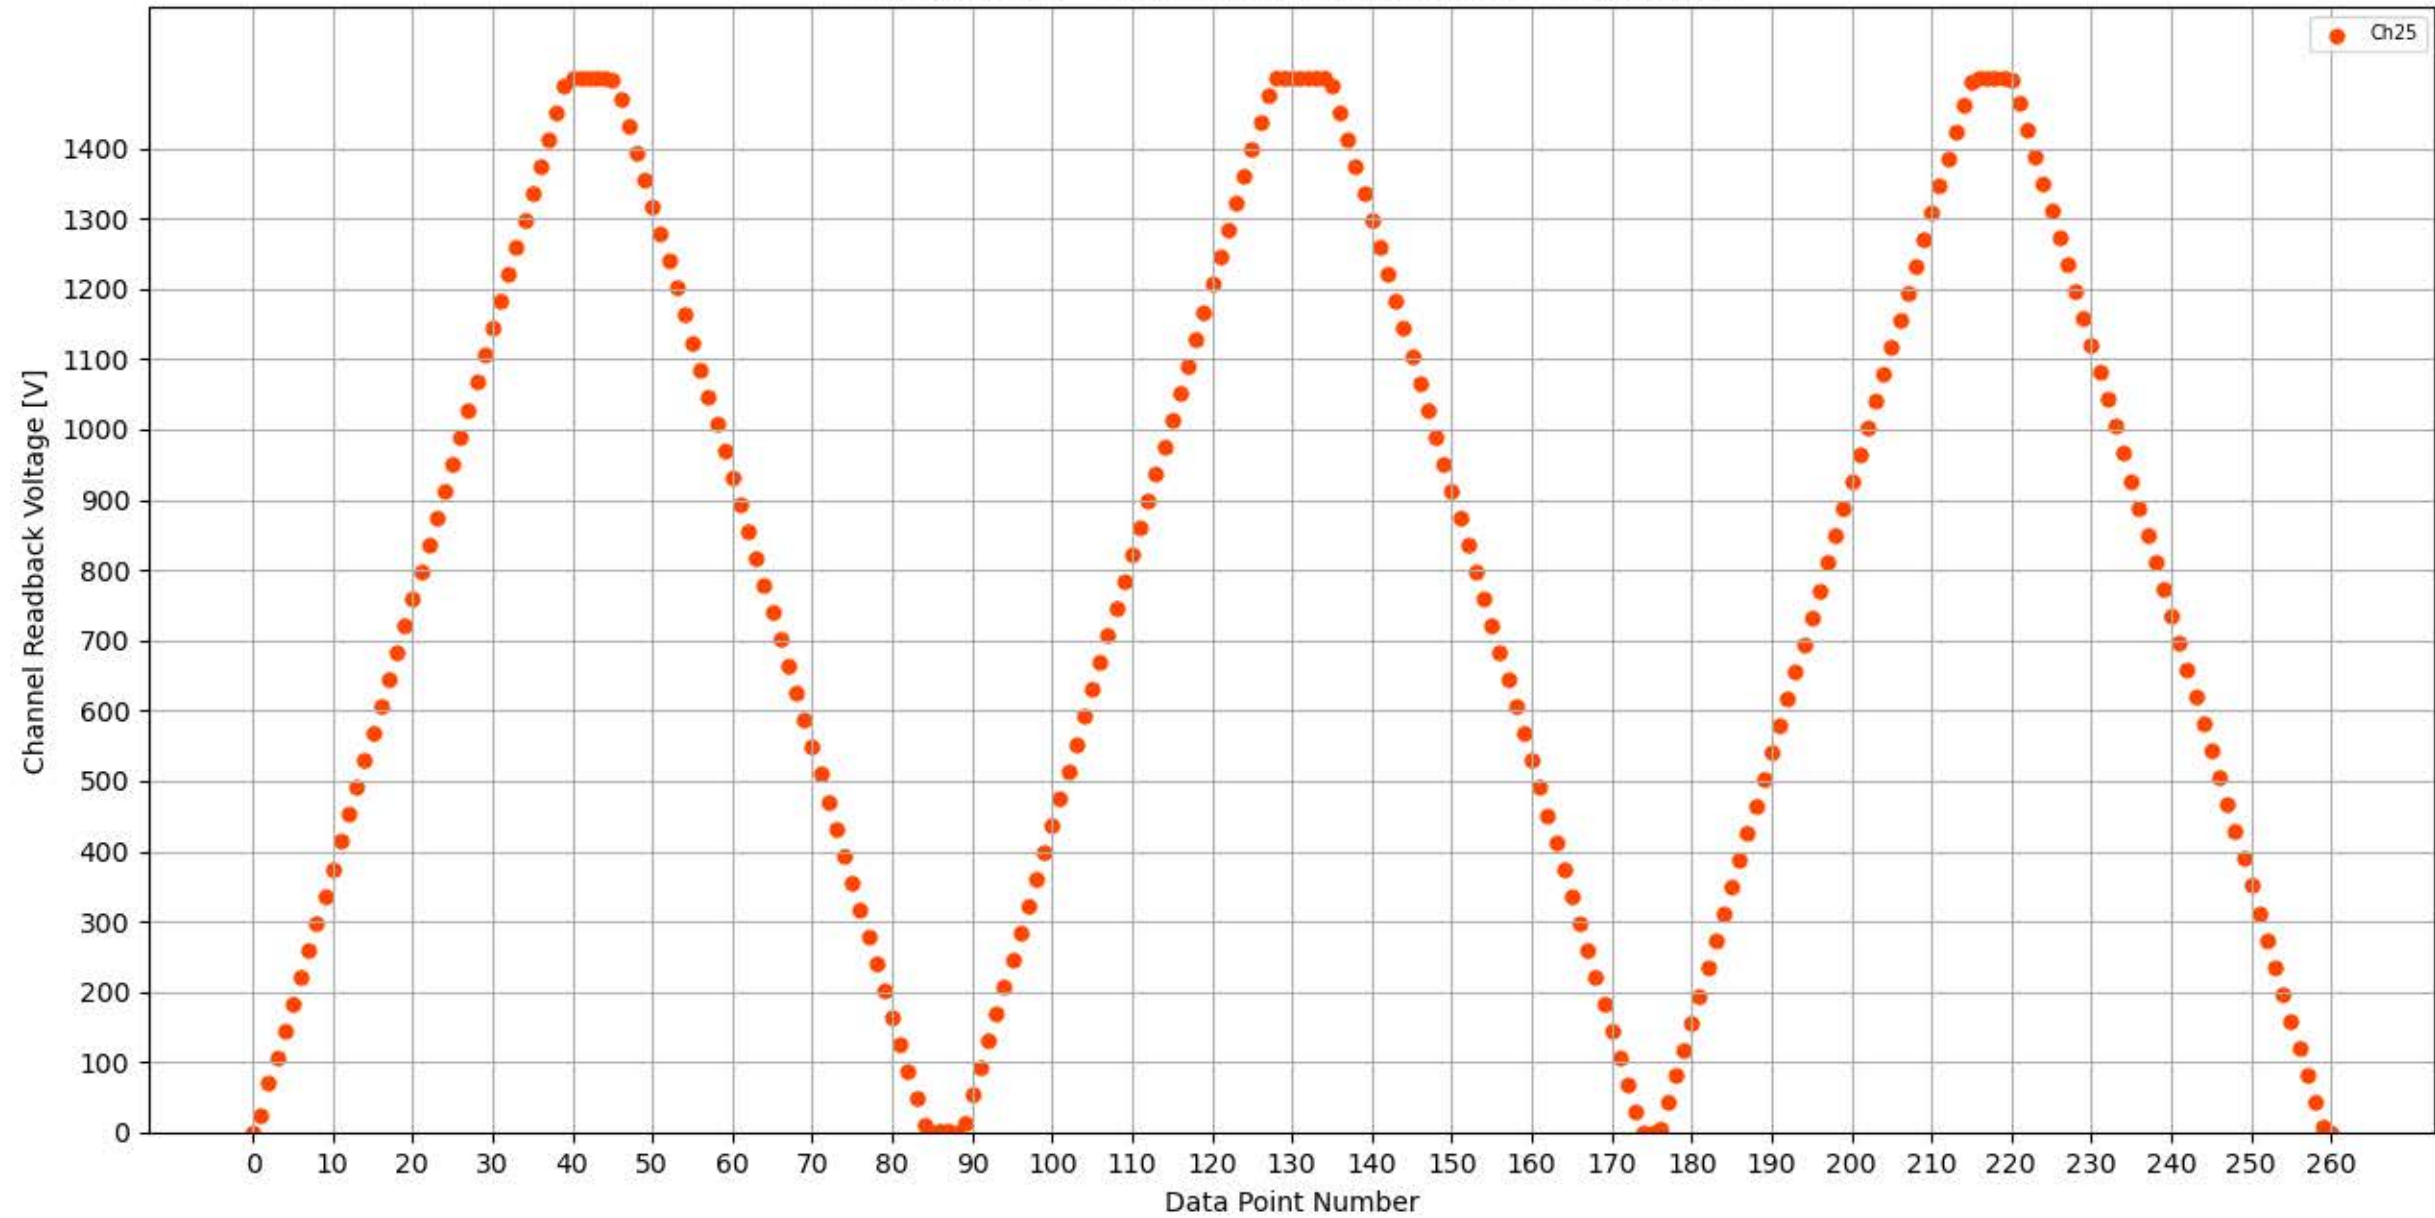

Voltage Ramp Test (Python) Bd #349, Slot #11, Ch #26

Voltage Ramp Test (Python) Bd #349, Slot #11, Ch #25