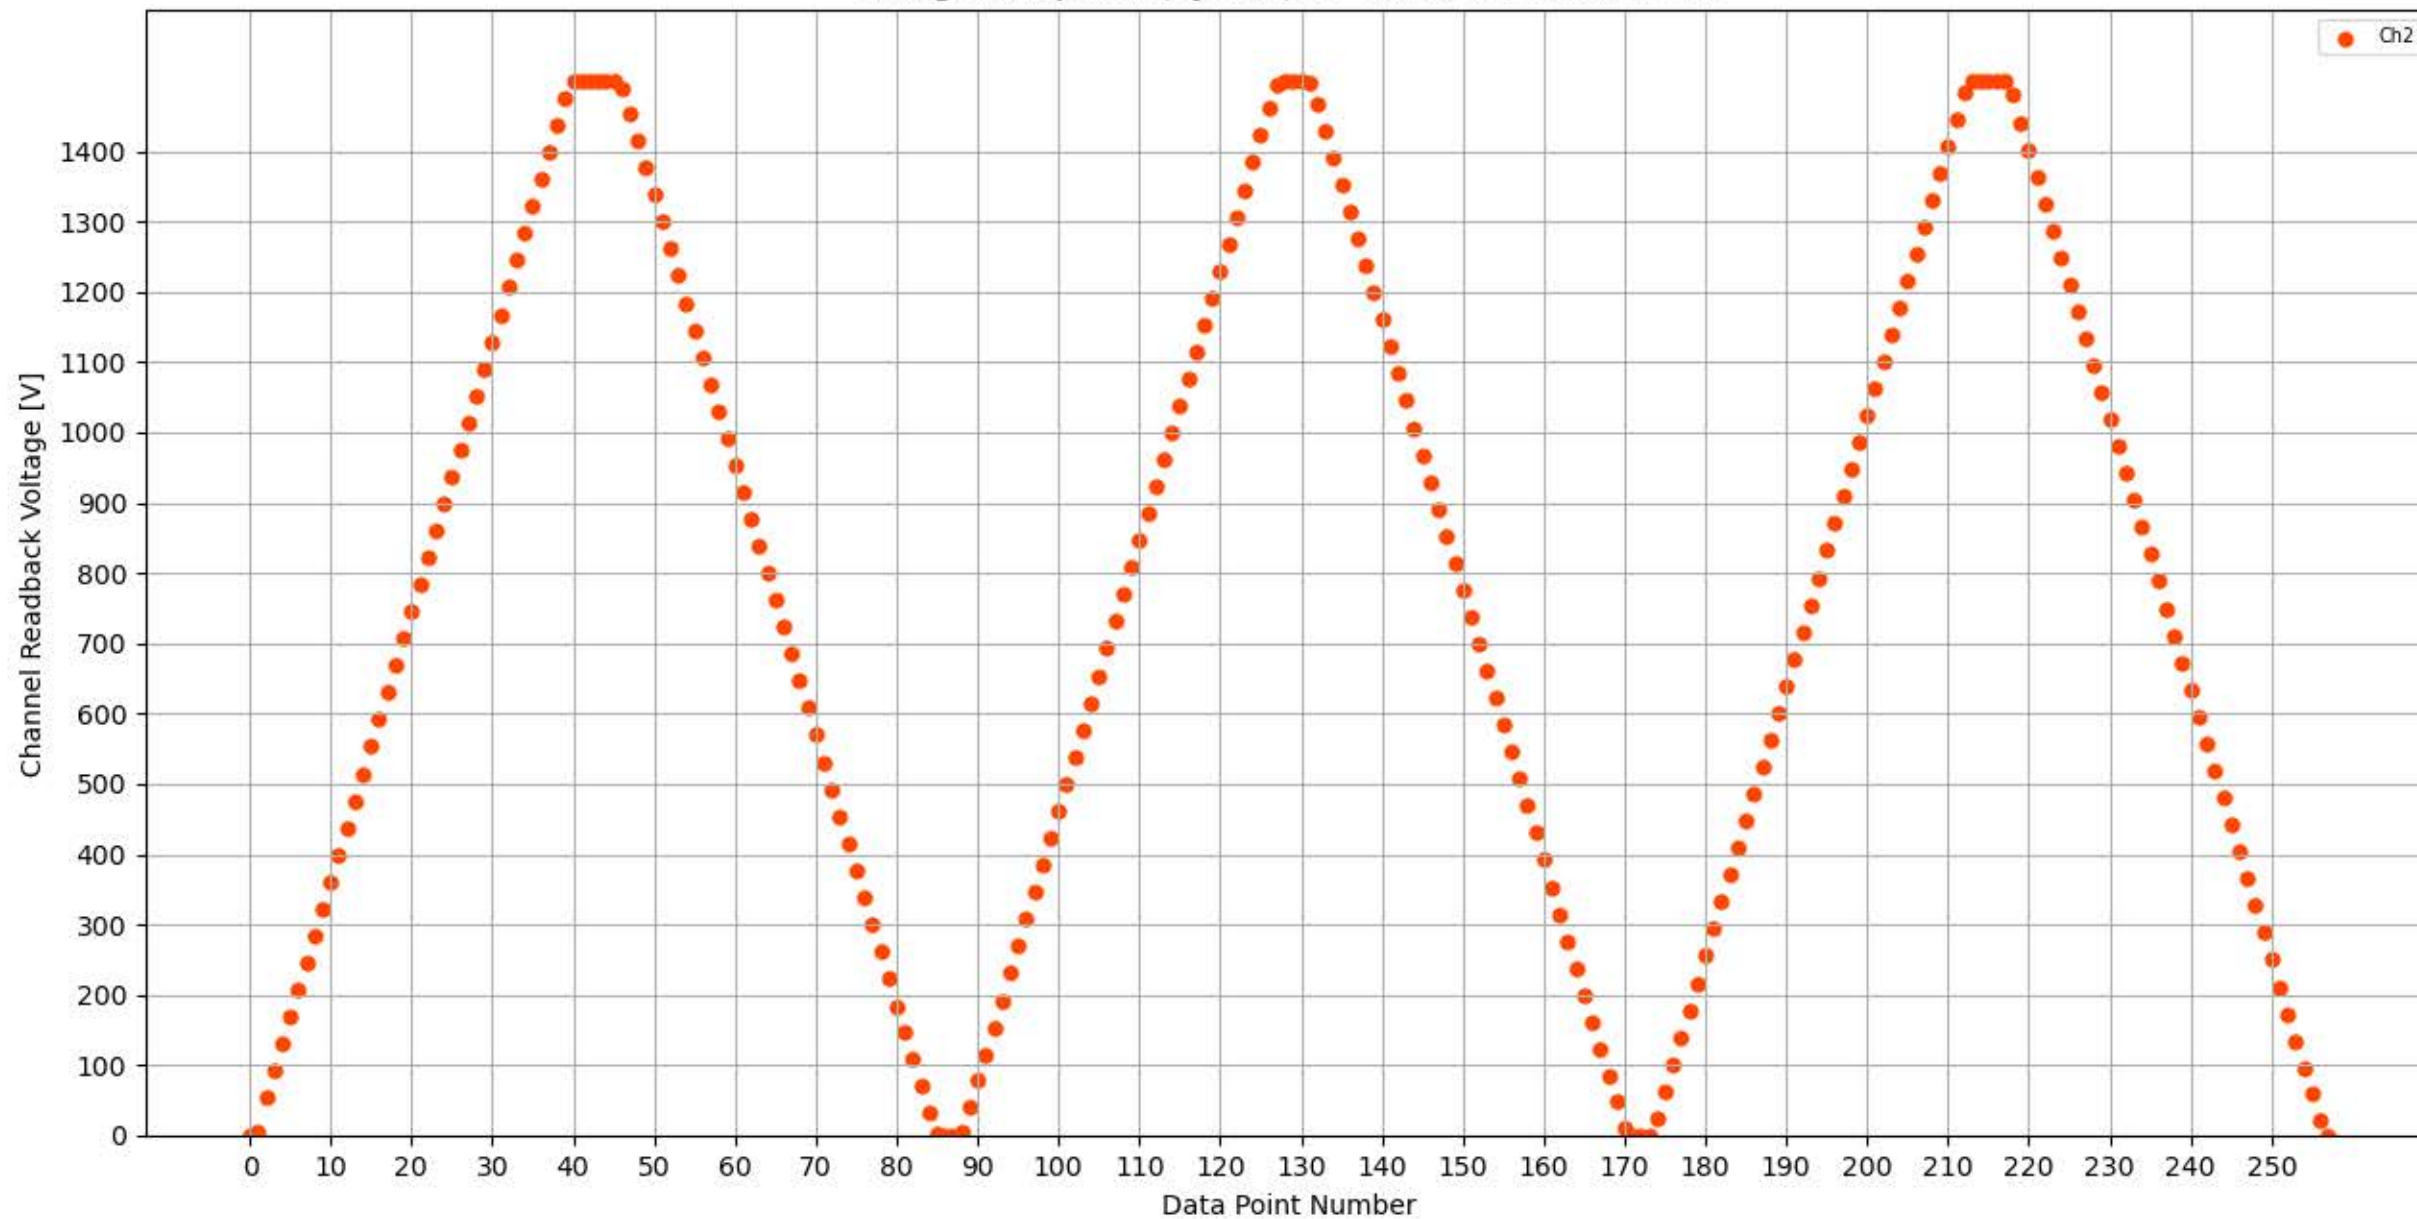

Voltage Ramp Test (Python) Bd #349, Slot #11, Ch #0

Voltage Ramp Test (Python) Bd #349, Slot #11, Ch #1

Voltage Ramp Test (Python) Bd #349, Slot #11, Ch #2

Voltage Ramp Test (Python) Bd #349, Slot #11, Ch #3