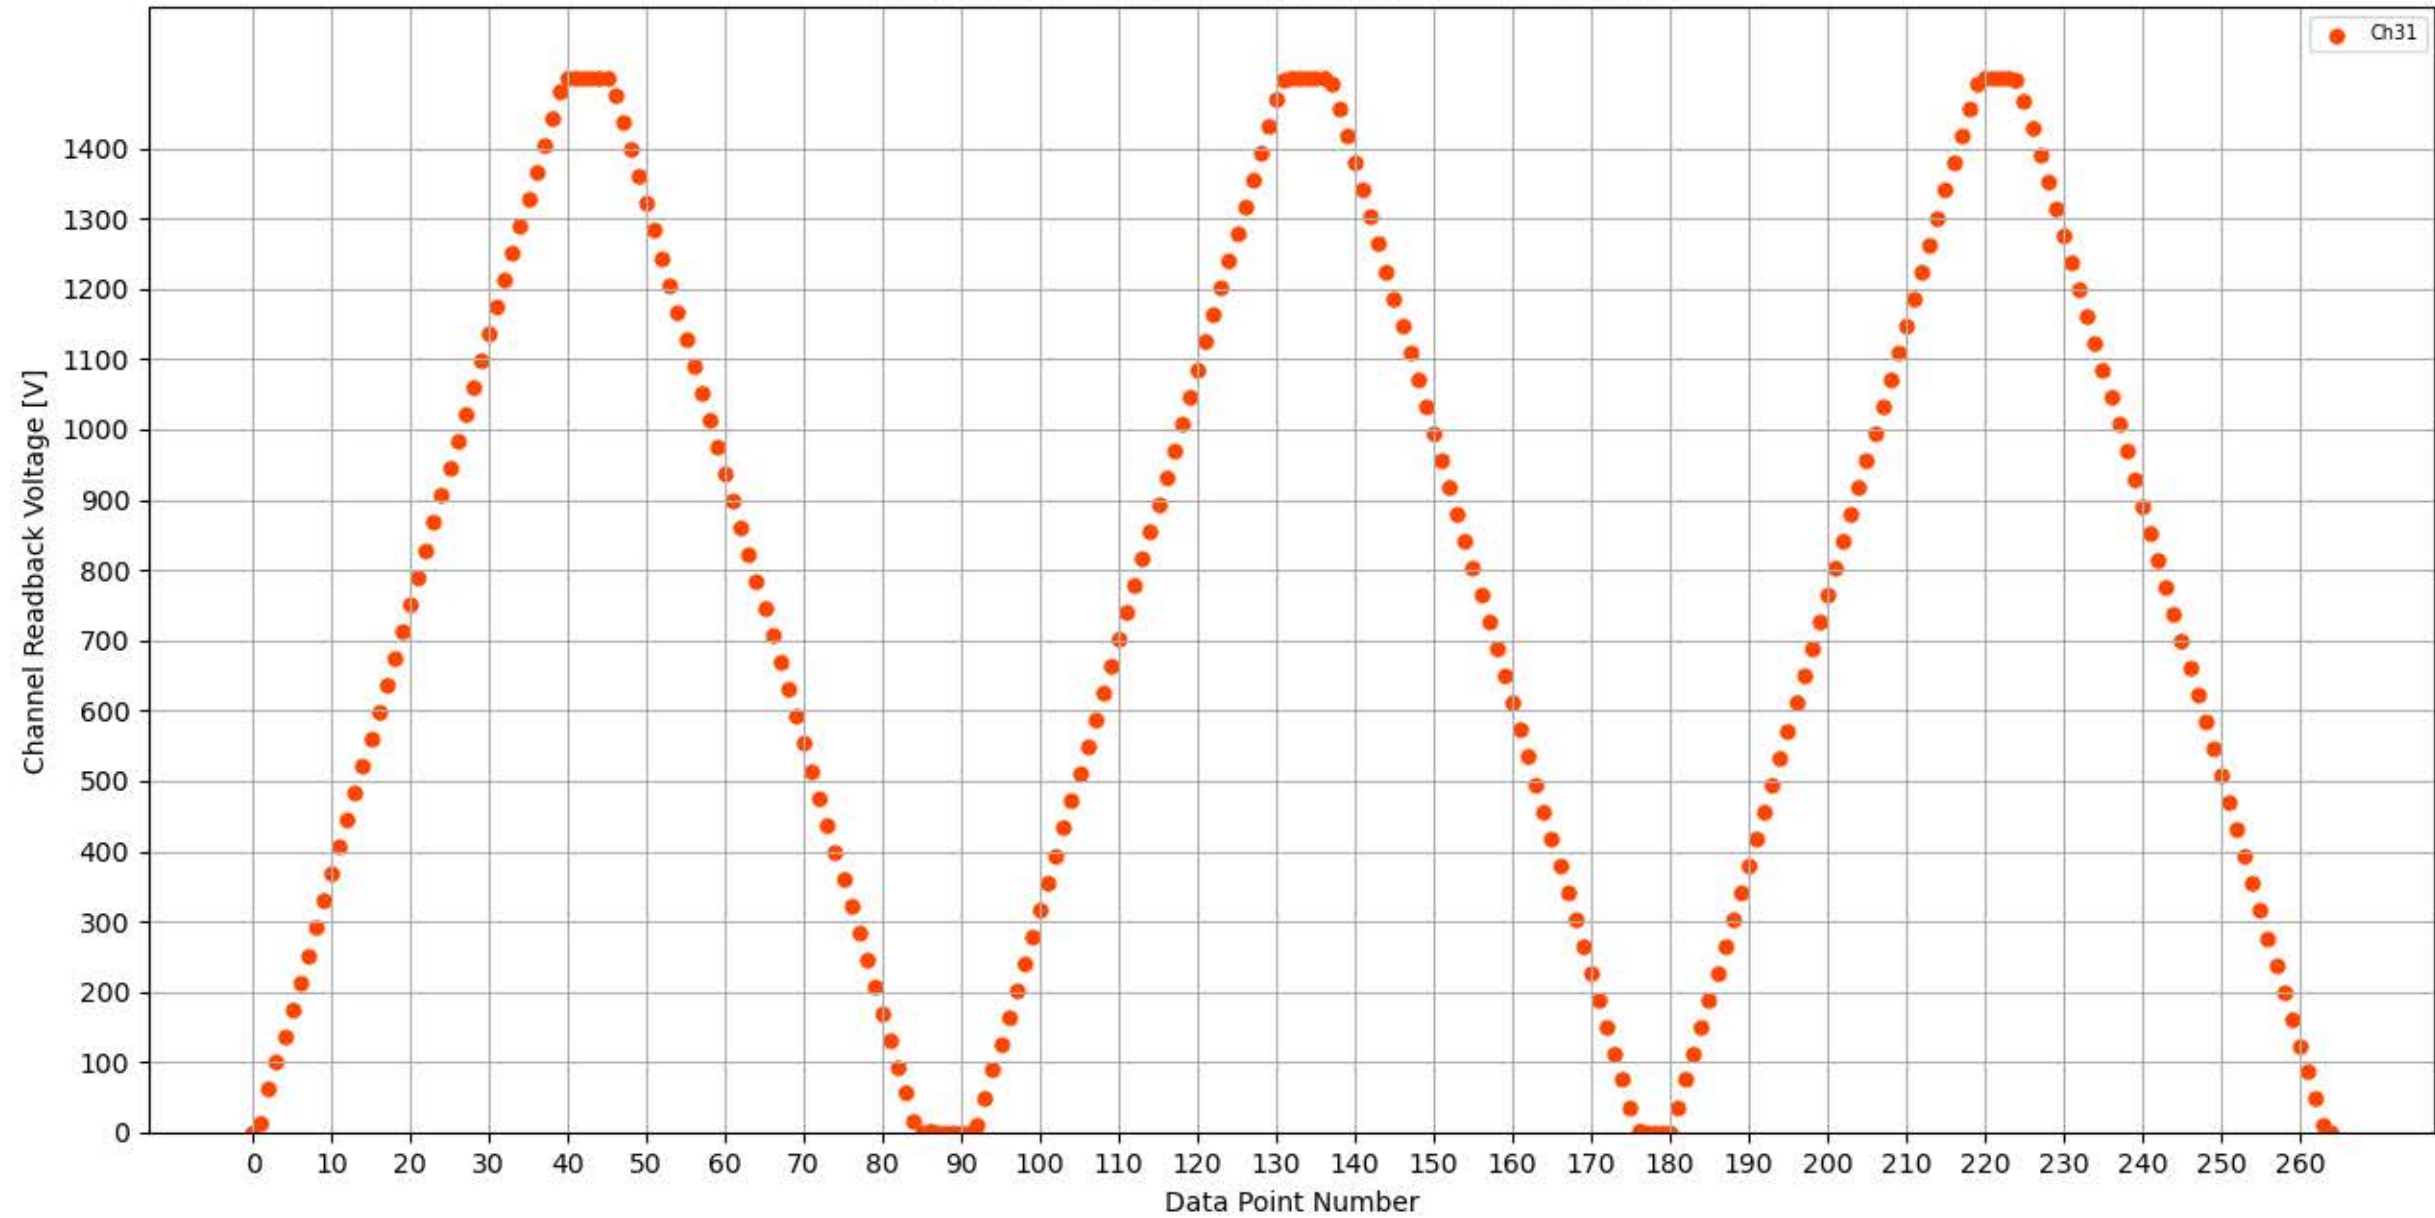

Voltage Ramp Test (Python) Bd #349, Slot #11, Ch #28

Voltage Ramp Test (Python) Bd #349, Slot #11, Ch #29

Voltage Ramp Test (Python) Bd #349, Slot #11, Ch #30

Voltage Ramp Test (Python) Bd #349, Slot #11, Ch #31