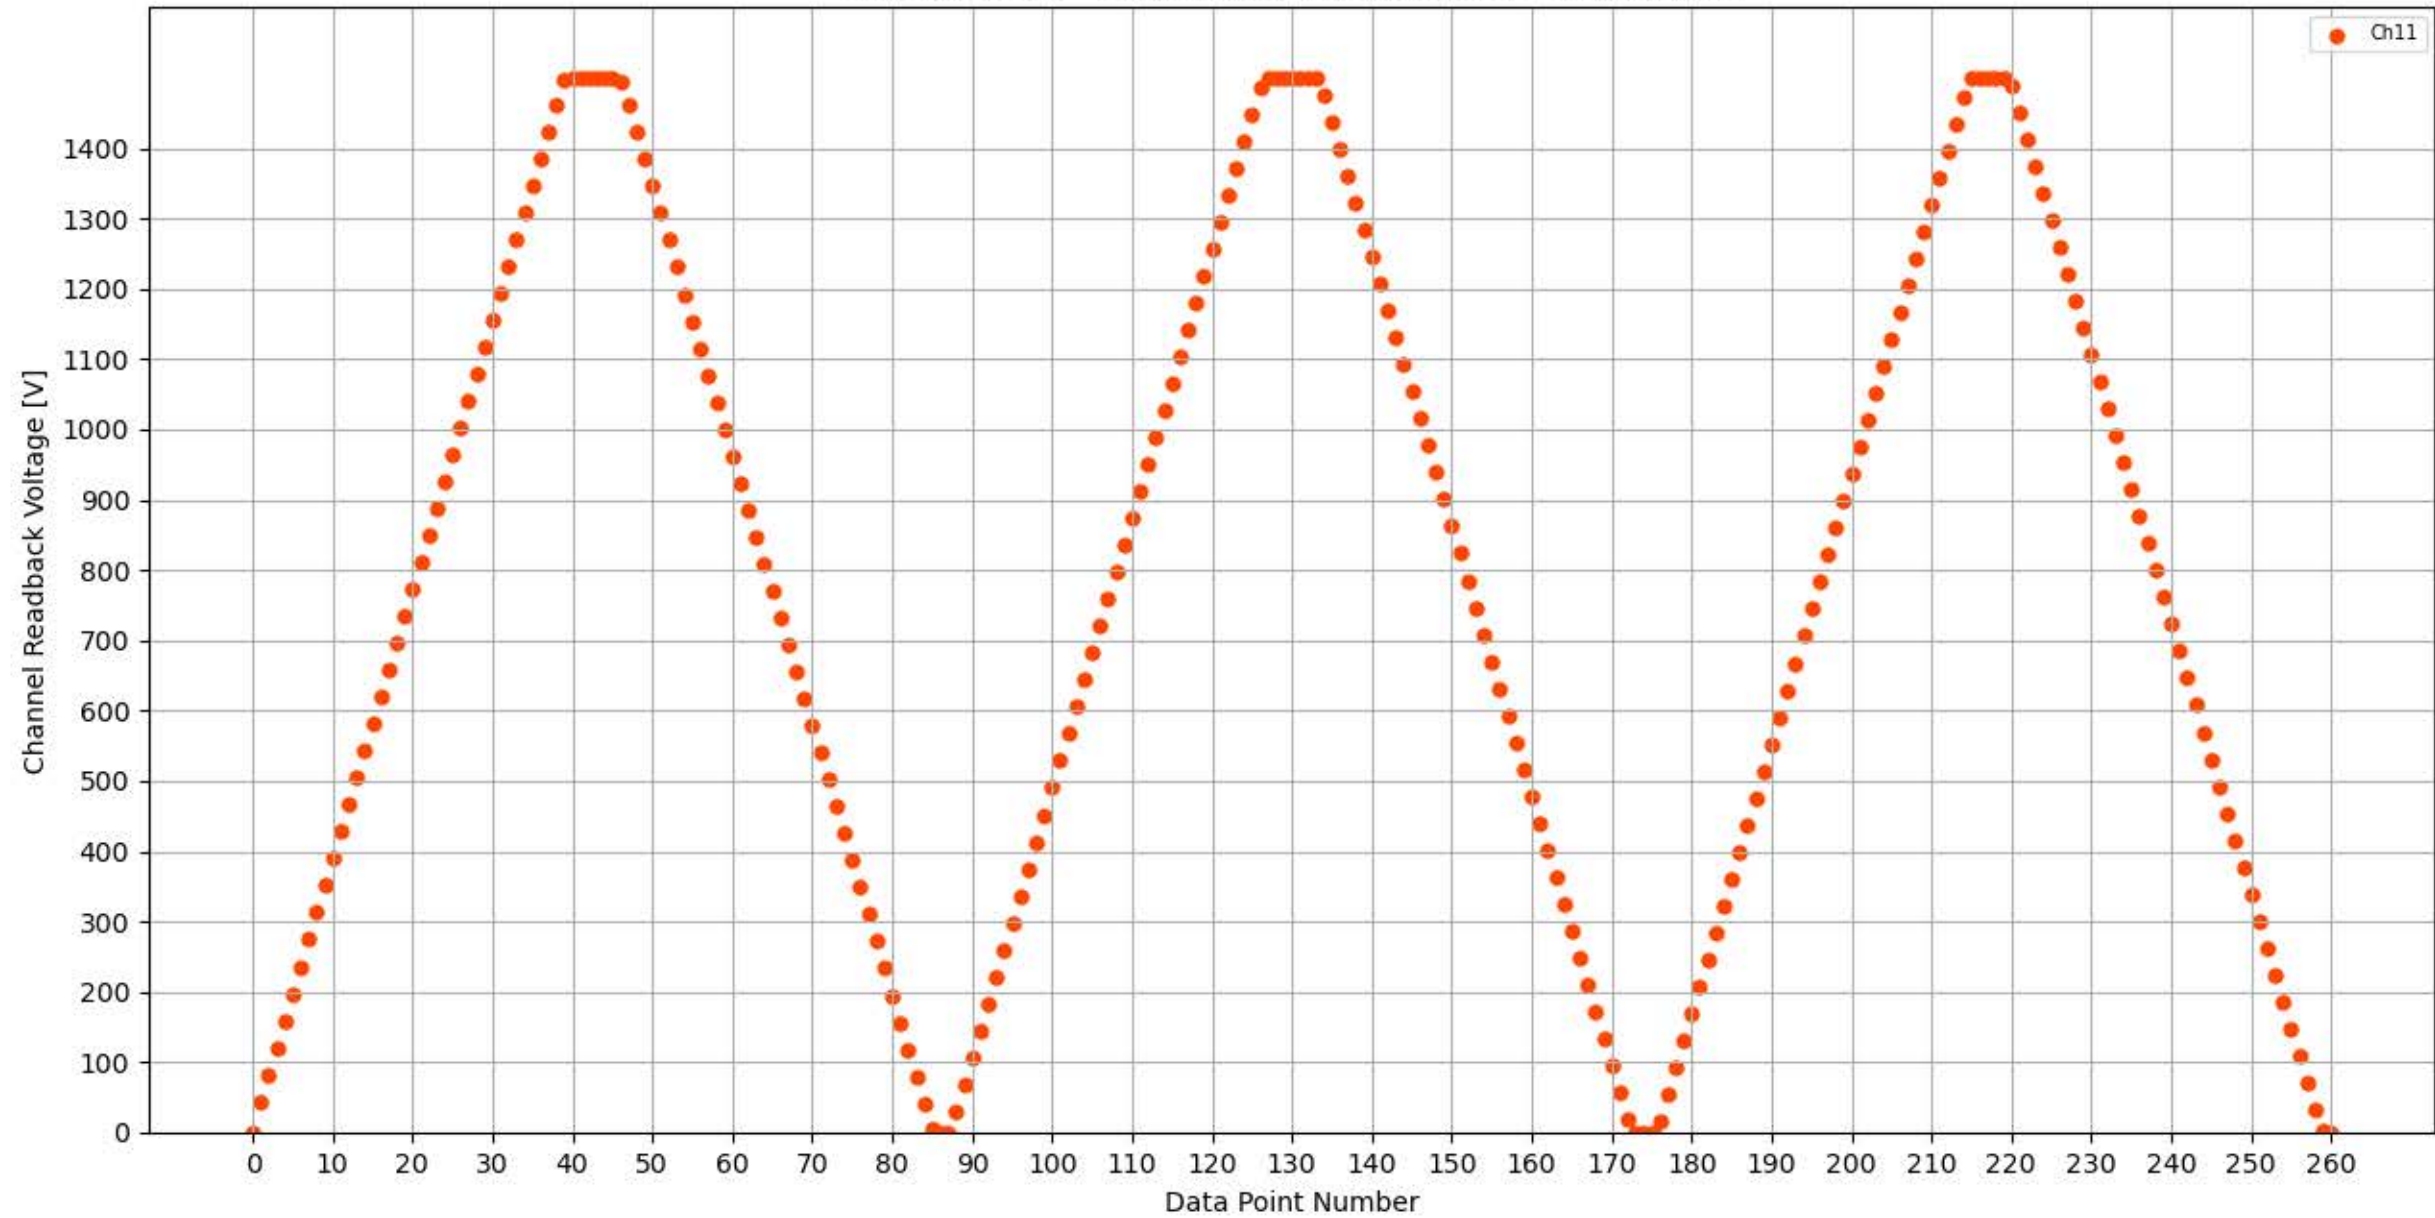

Voltage Ramp Test (Python) Bd #349, Slot #11, Ch #8

Voltage Ramp Test (Python) Bd #349, Slot #11, Ch #9

Voltage Ramp Test (Python) Bd #349, Slot #11, Ch #10

Voltage Ramp Test (Python) Bd #349, Slot #11, Ch #11