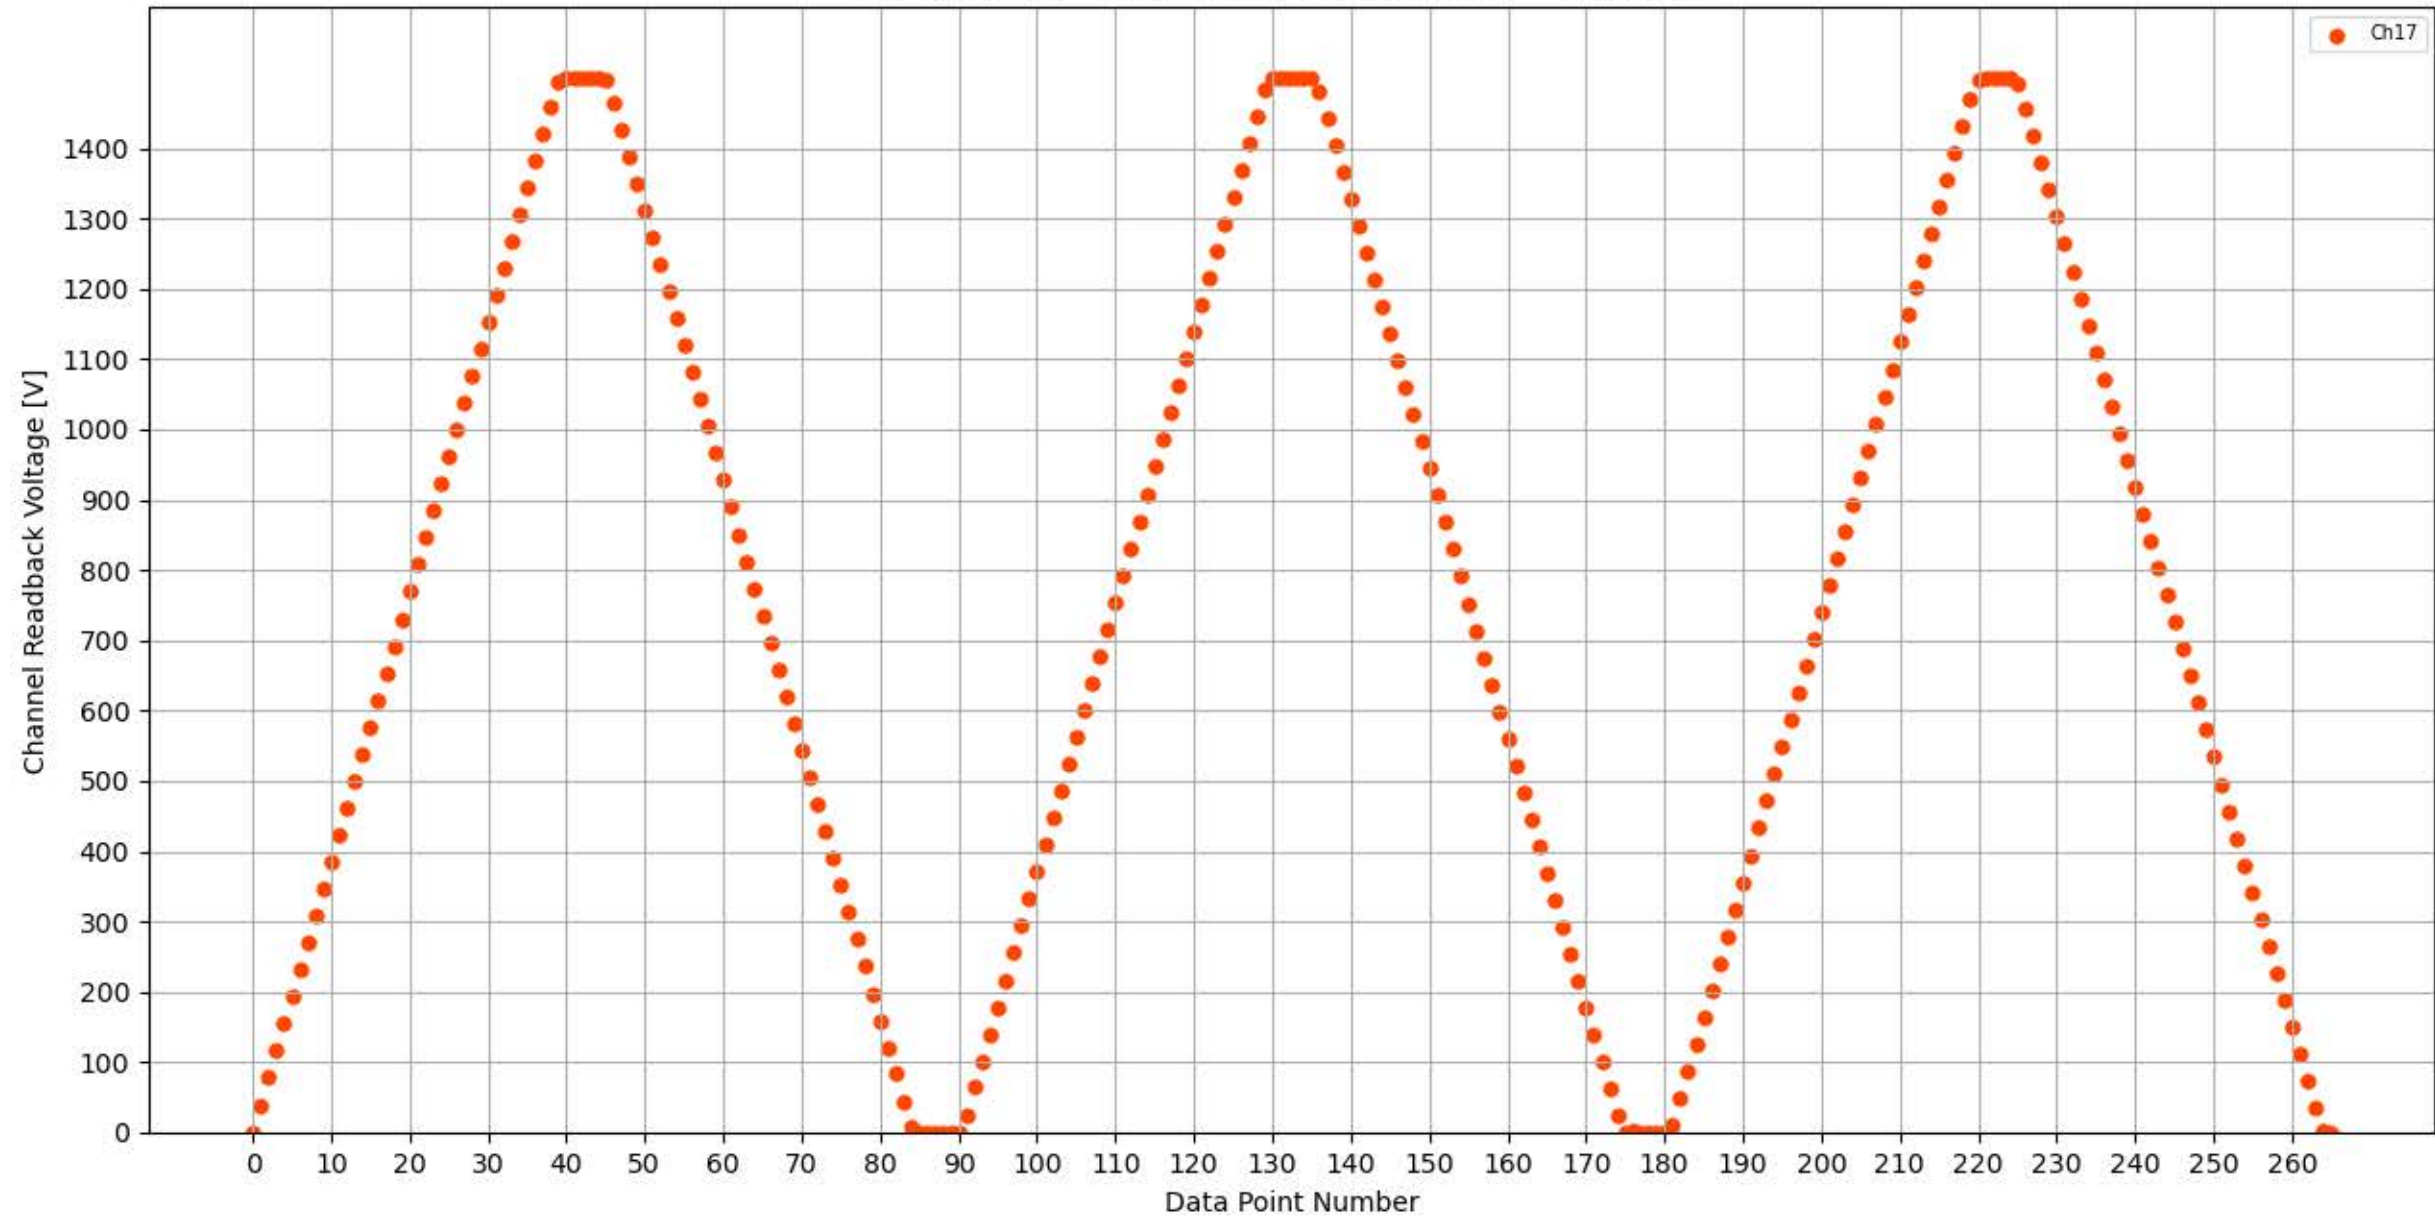

Voltage Ramp Test (Python) Bd #349, Slot #11, Ch #18

Voltage Ramp Test (Python) Bd #349, Slot #11, Ch #17