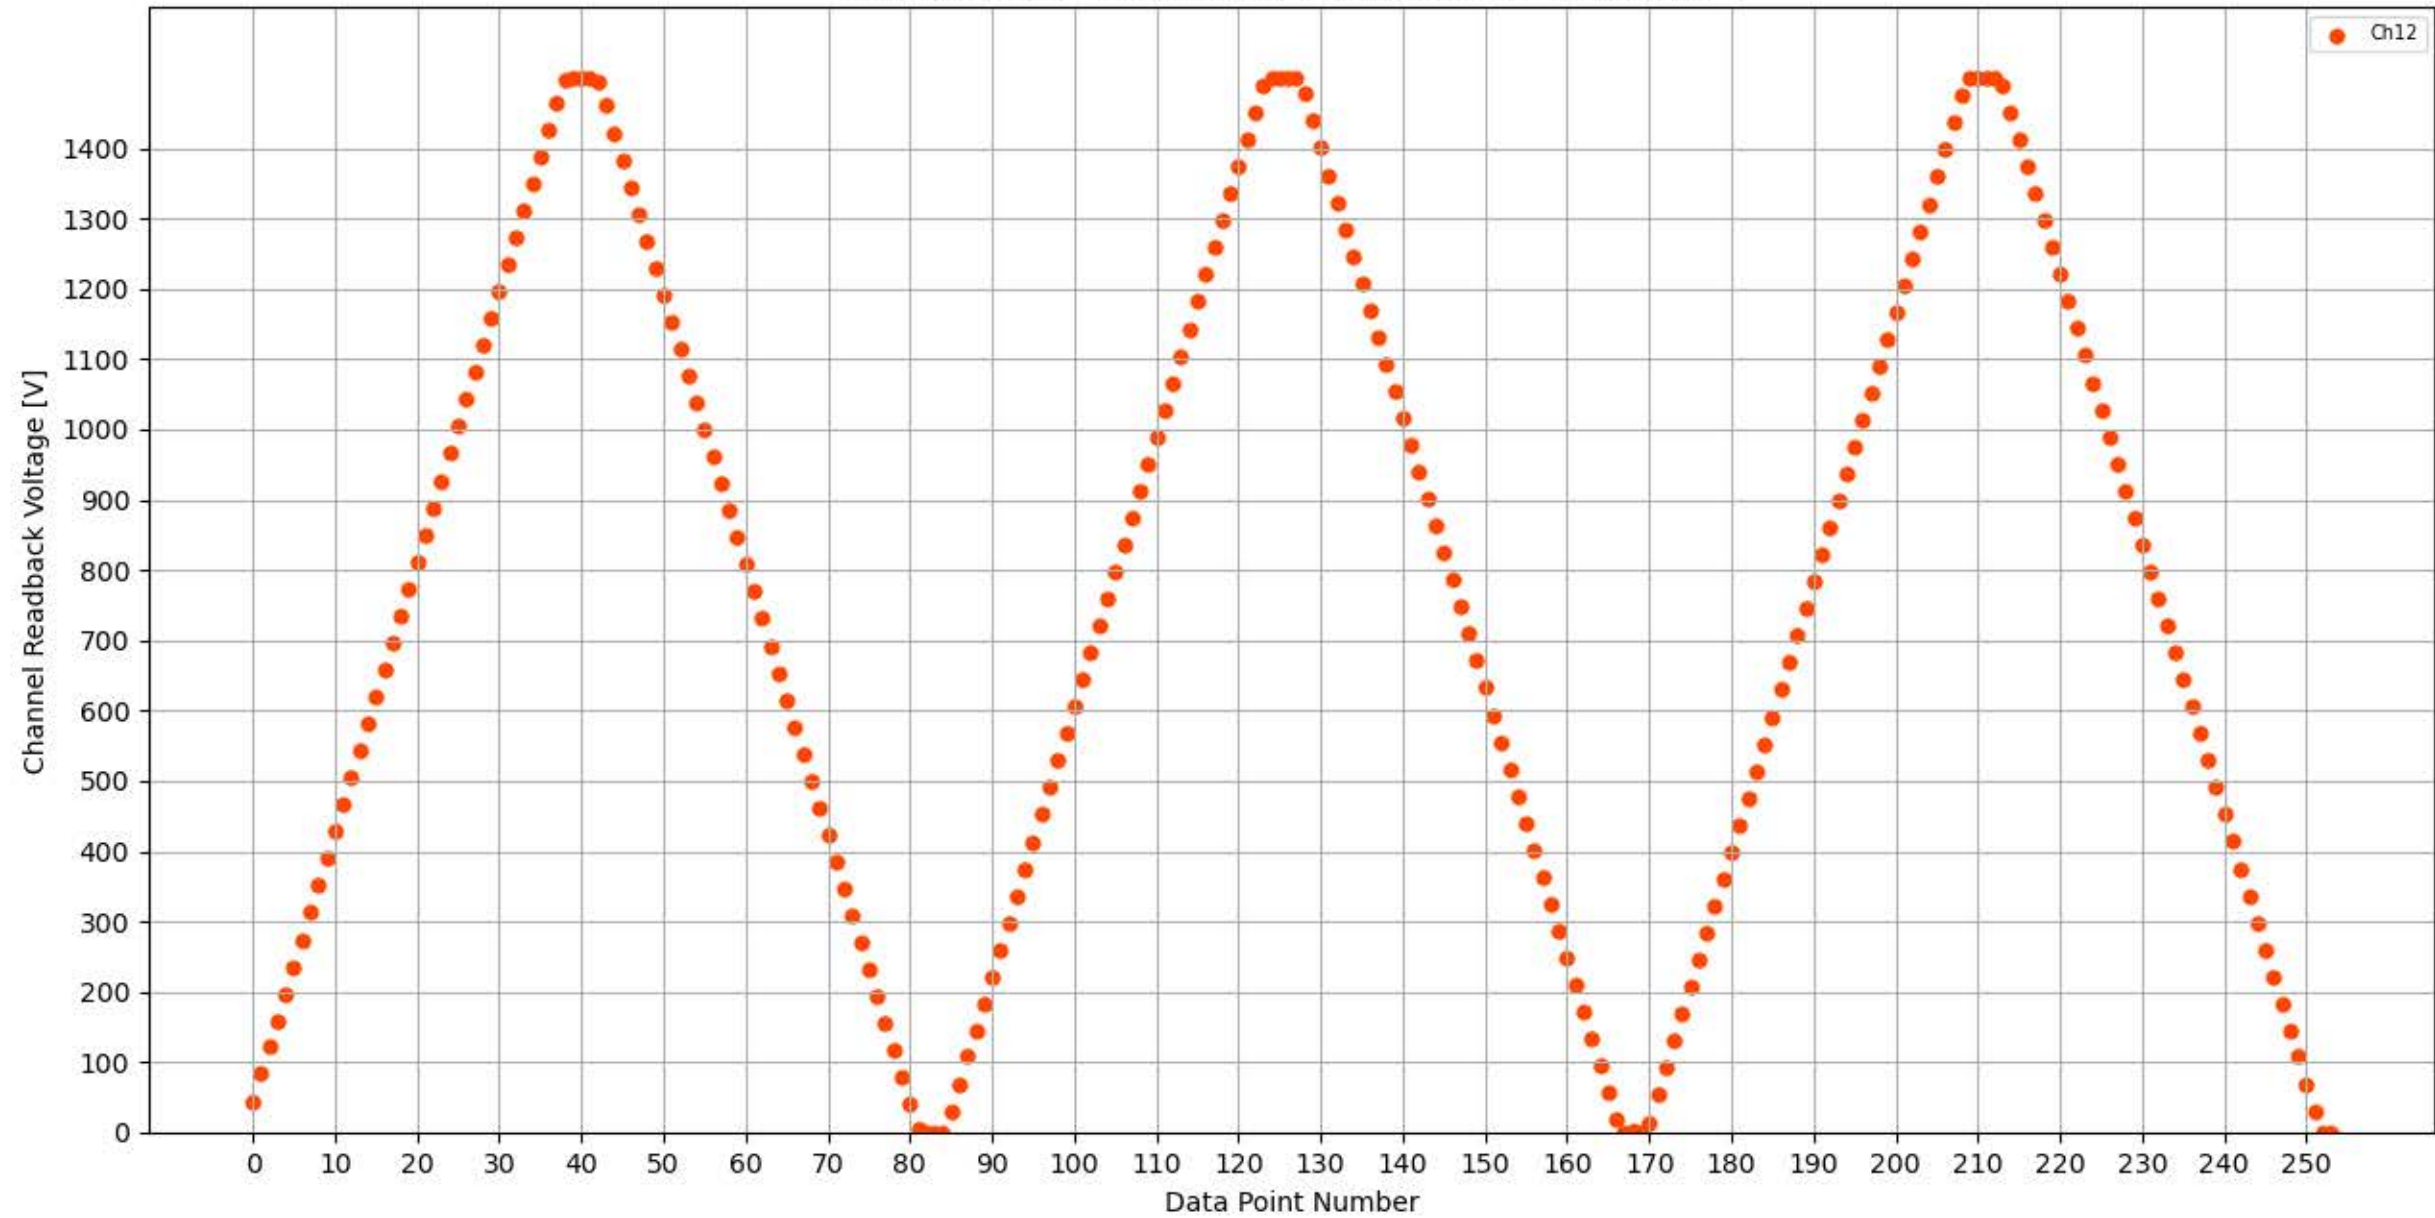

Voltage Ramp Test (Python) Bd #349, Slot #11, Ch #13

Voltage Ramp Test (Python) Bd #349, Slot #11, Ch #12