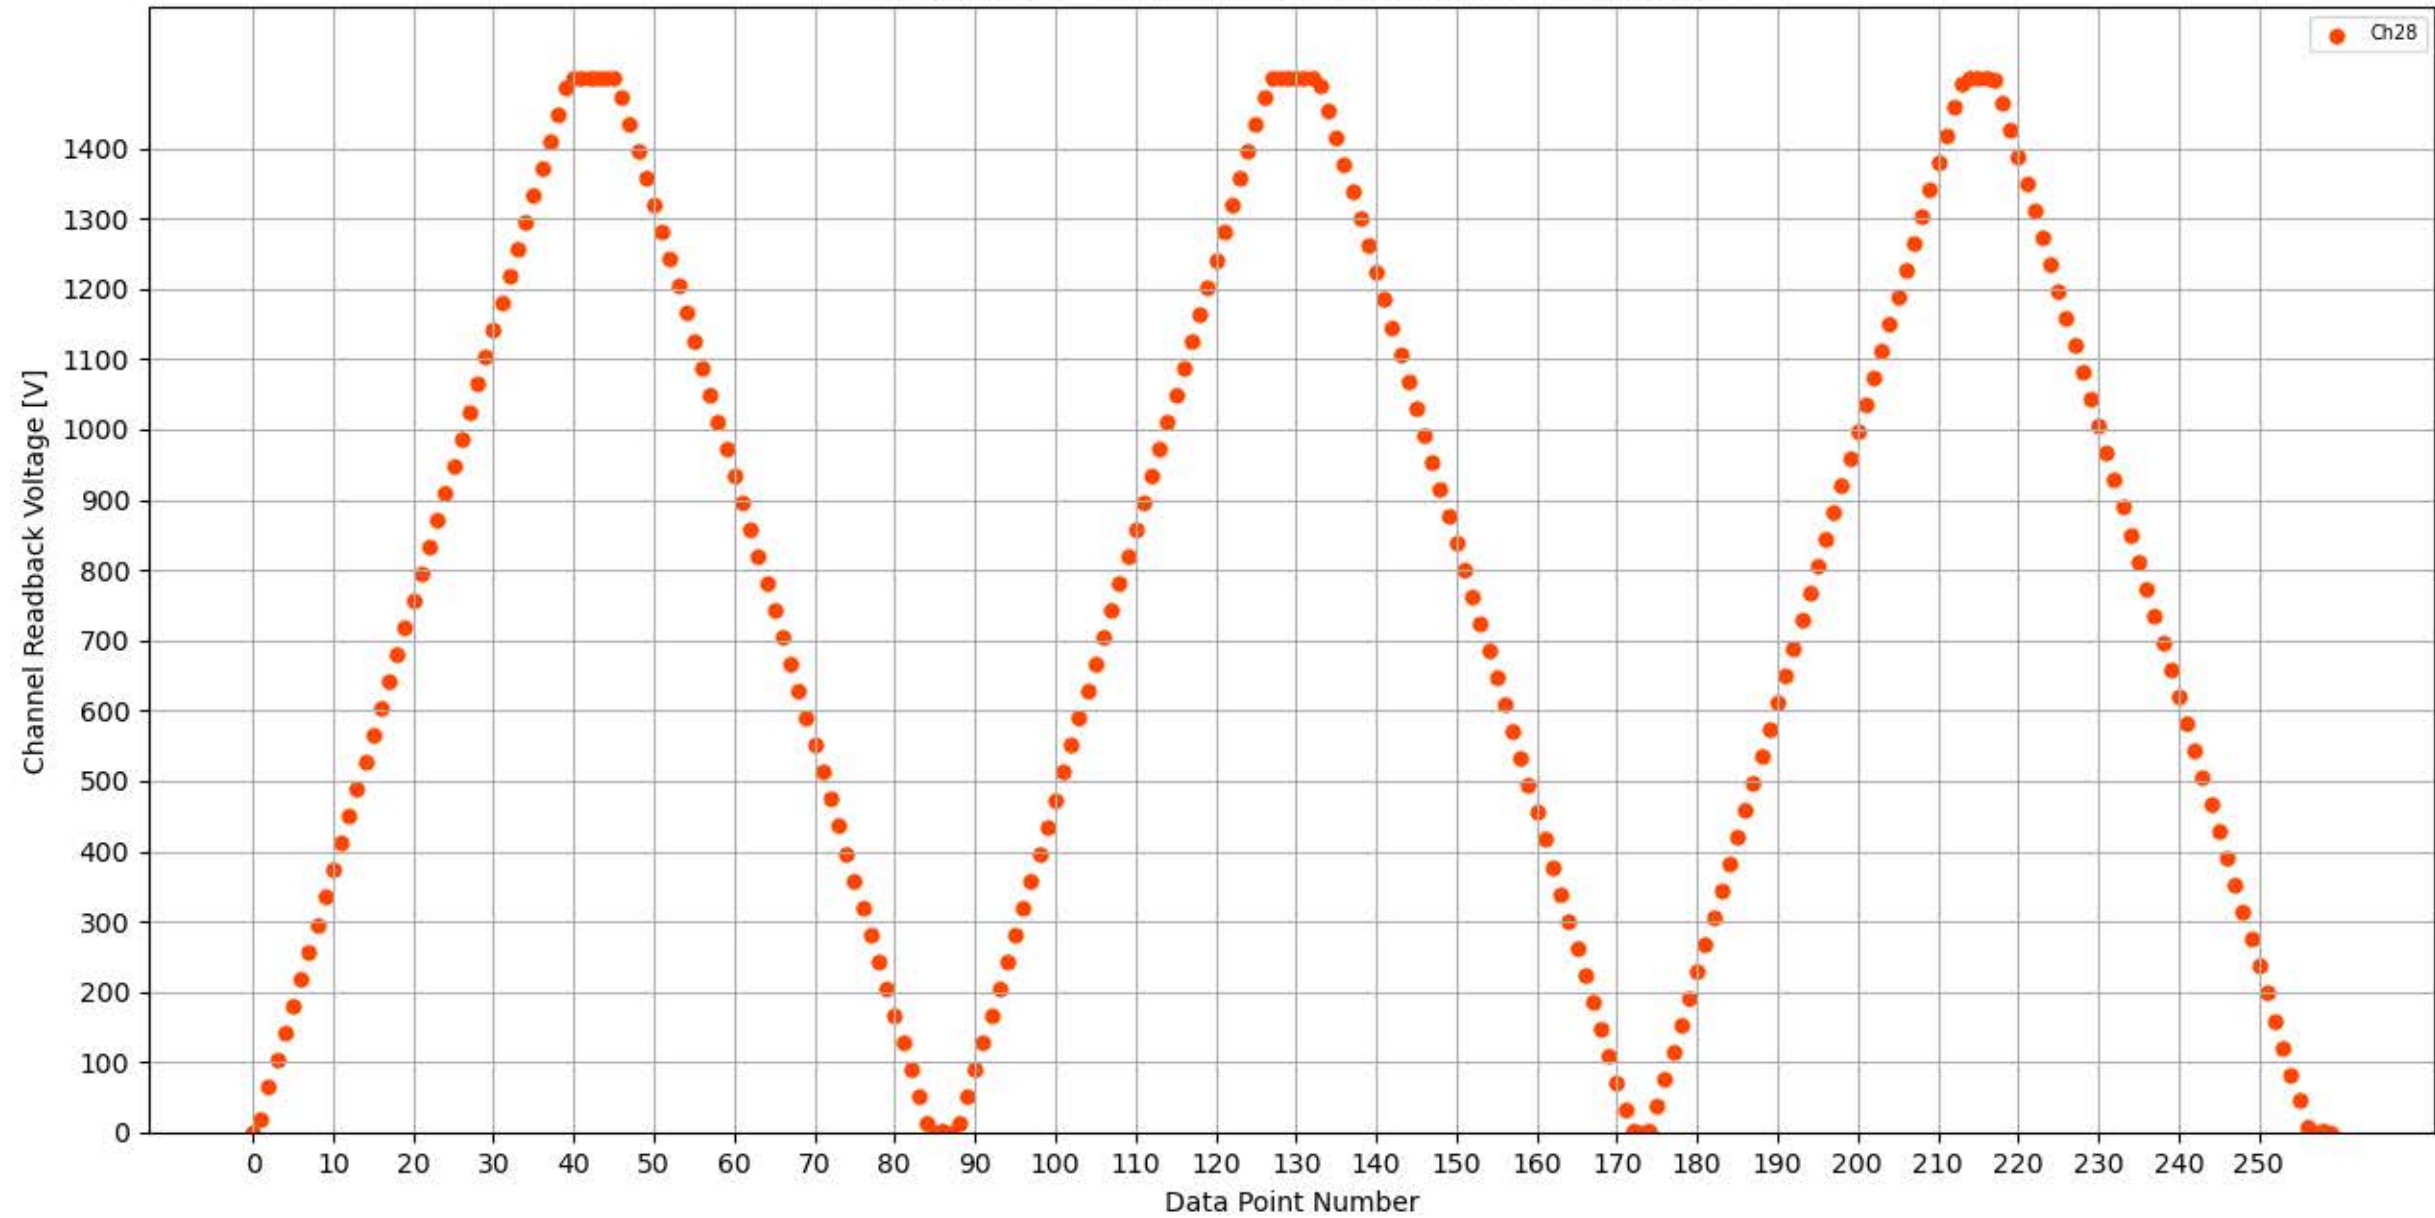

Voltage Ramp Test (Python) Bd #349, Slot #11, Ch #29

Voltage Ramp Test (Python) Bd #349, Slot #11, Ch #28