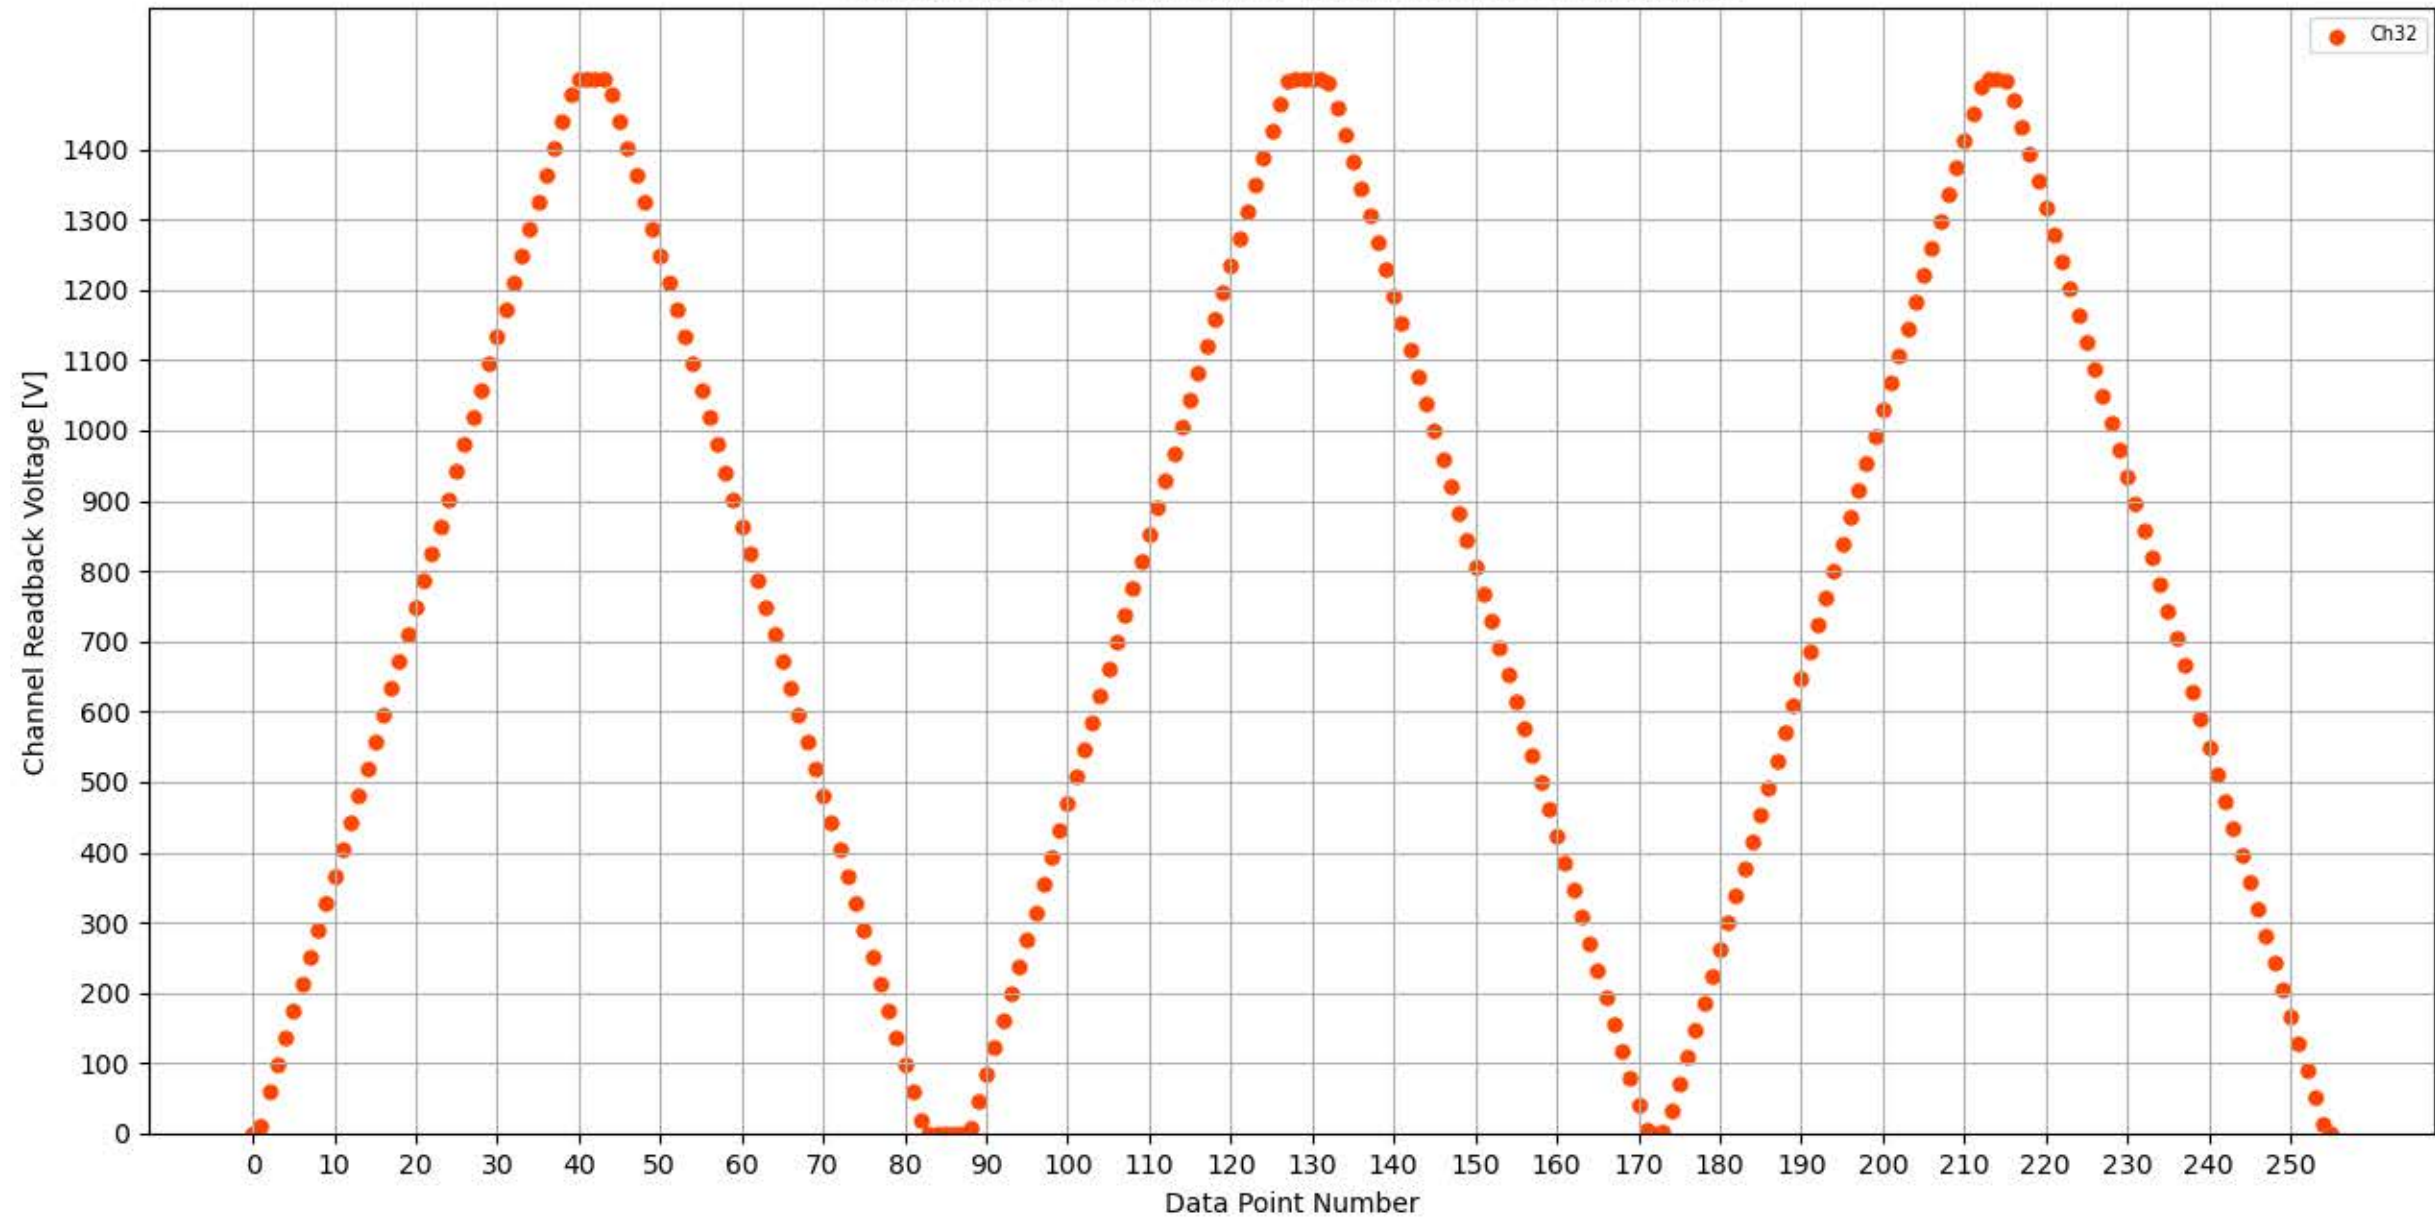

Voltage Ramp Test (Python) Bd #349, Slot #11, Ch #33

Voltage Ramp Test (Python) Bd #349, Slot #11, Ch #32