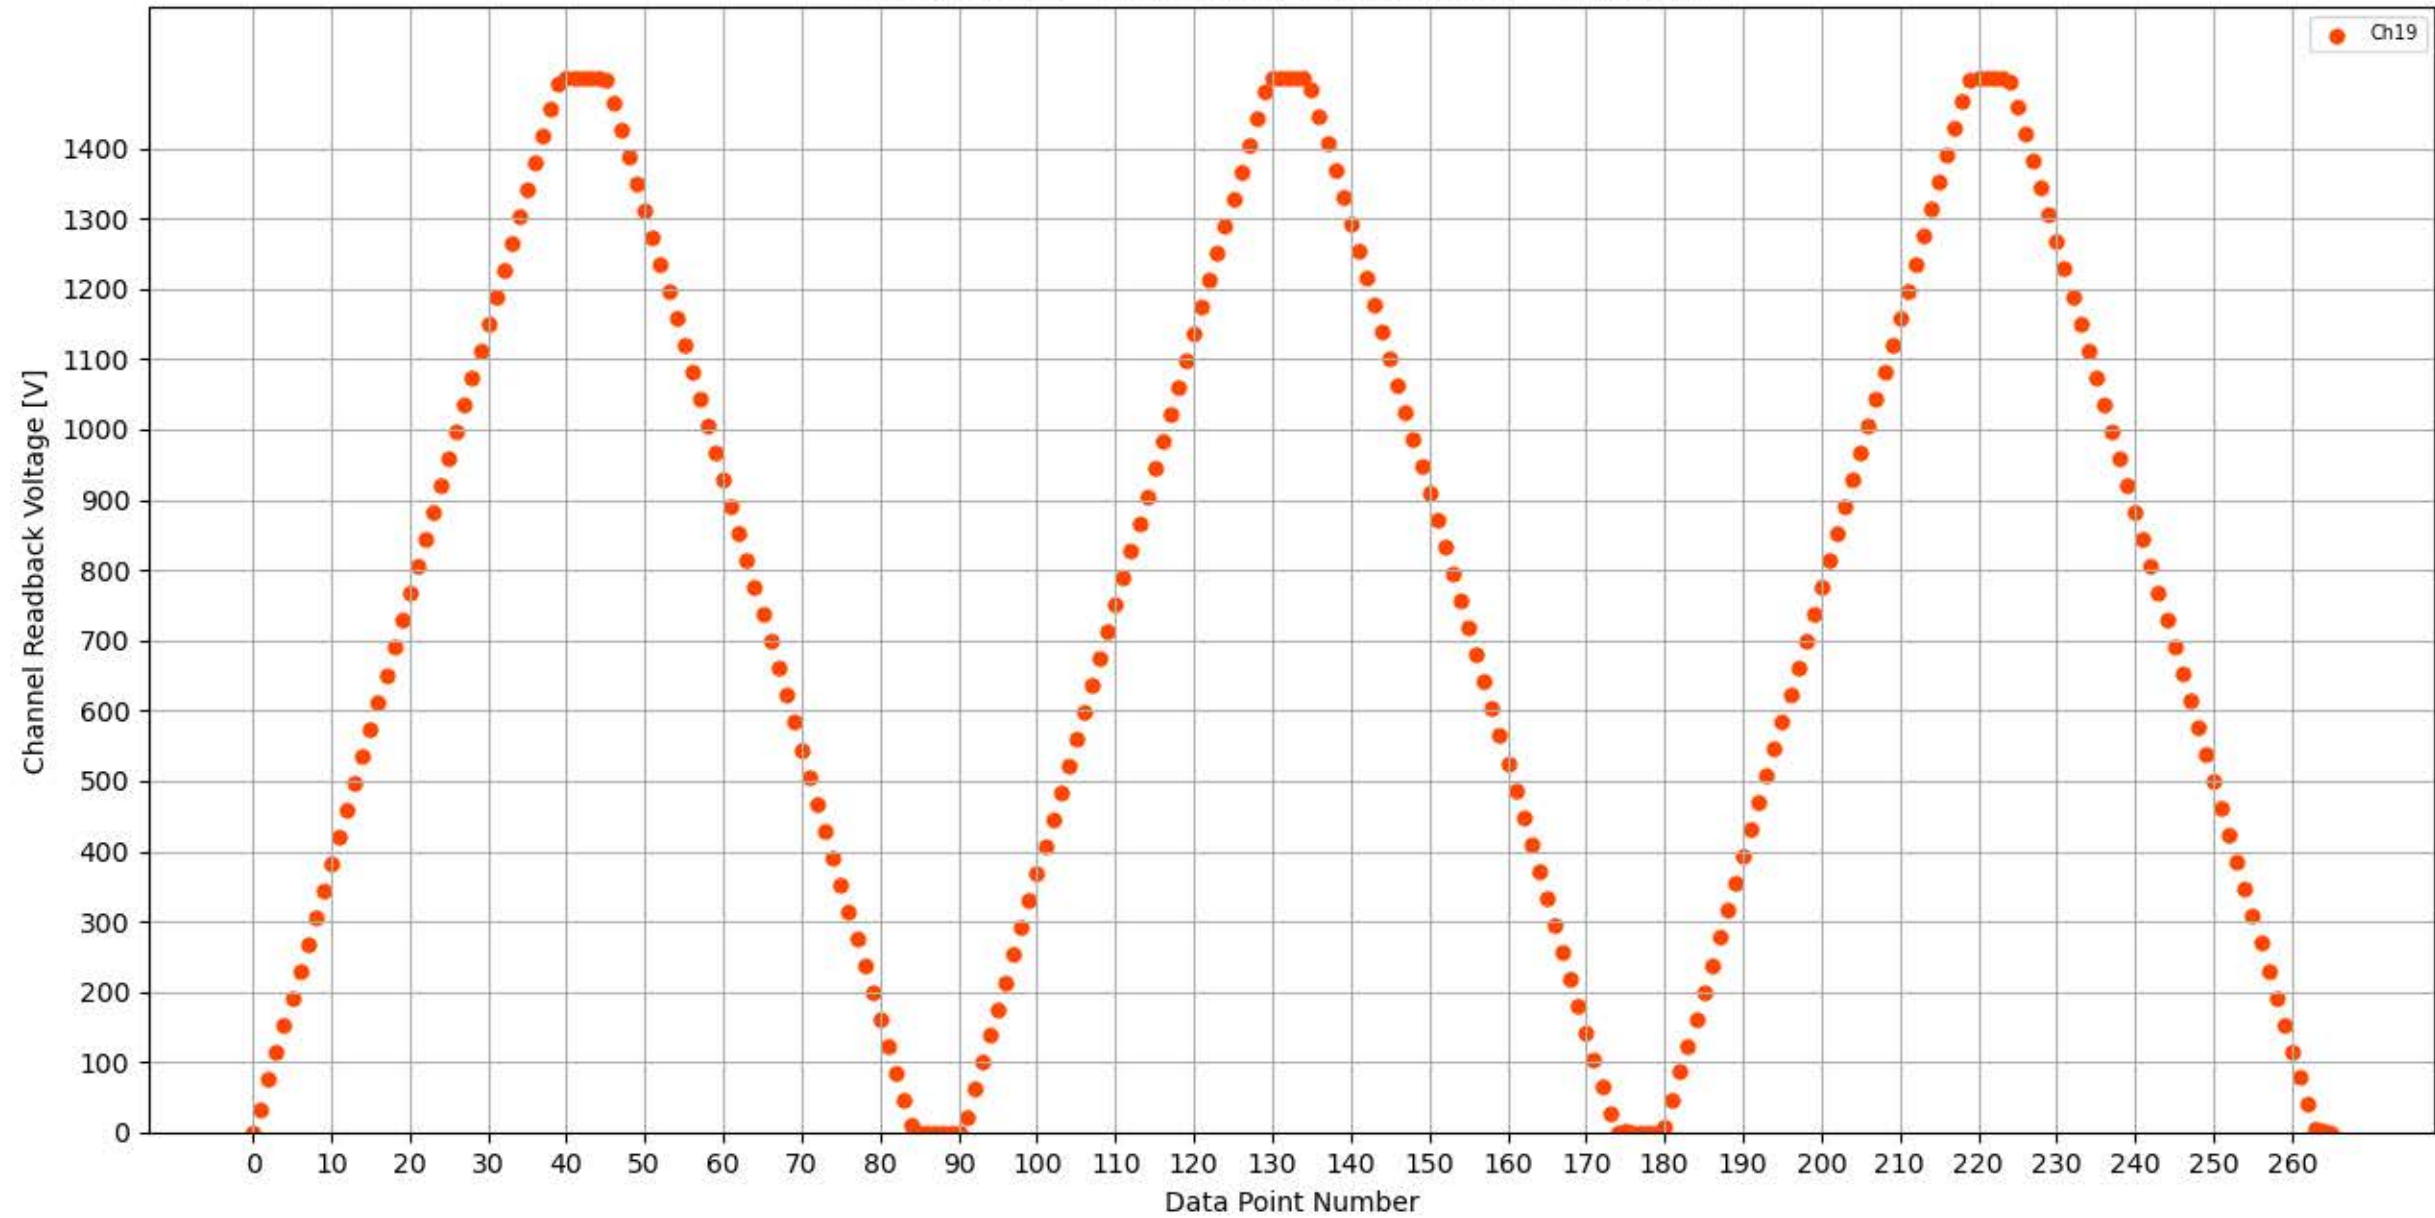

Voltage Ramp Test (Python) Bd #349, Slot #11, Ch #16

Voltage Ramp Test (Python) Bd #349, Slot #11, Ch #17

Voltage Ramp Test (Python) Bd #349, Slot #11, Ch #18

Voltage Ramp Test (Python) Bd #349, Slot #11, Ch #19