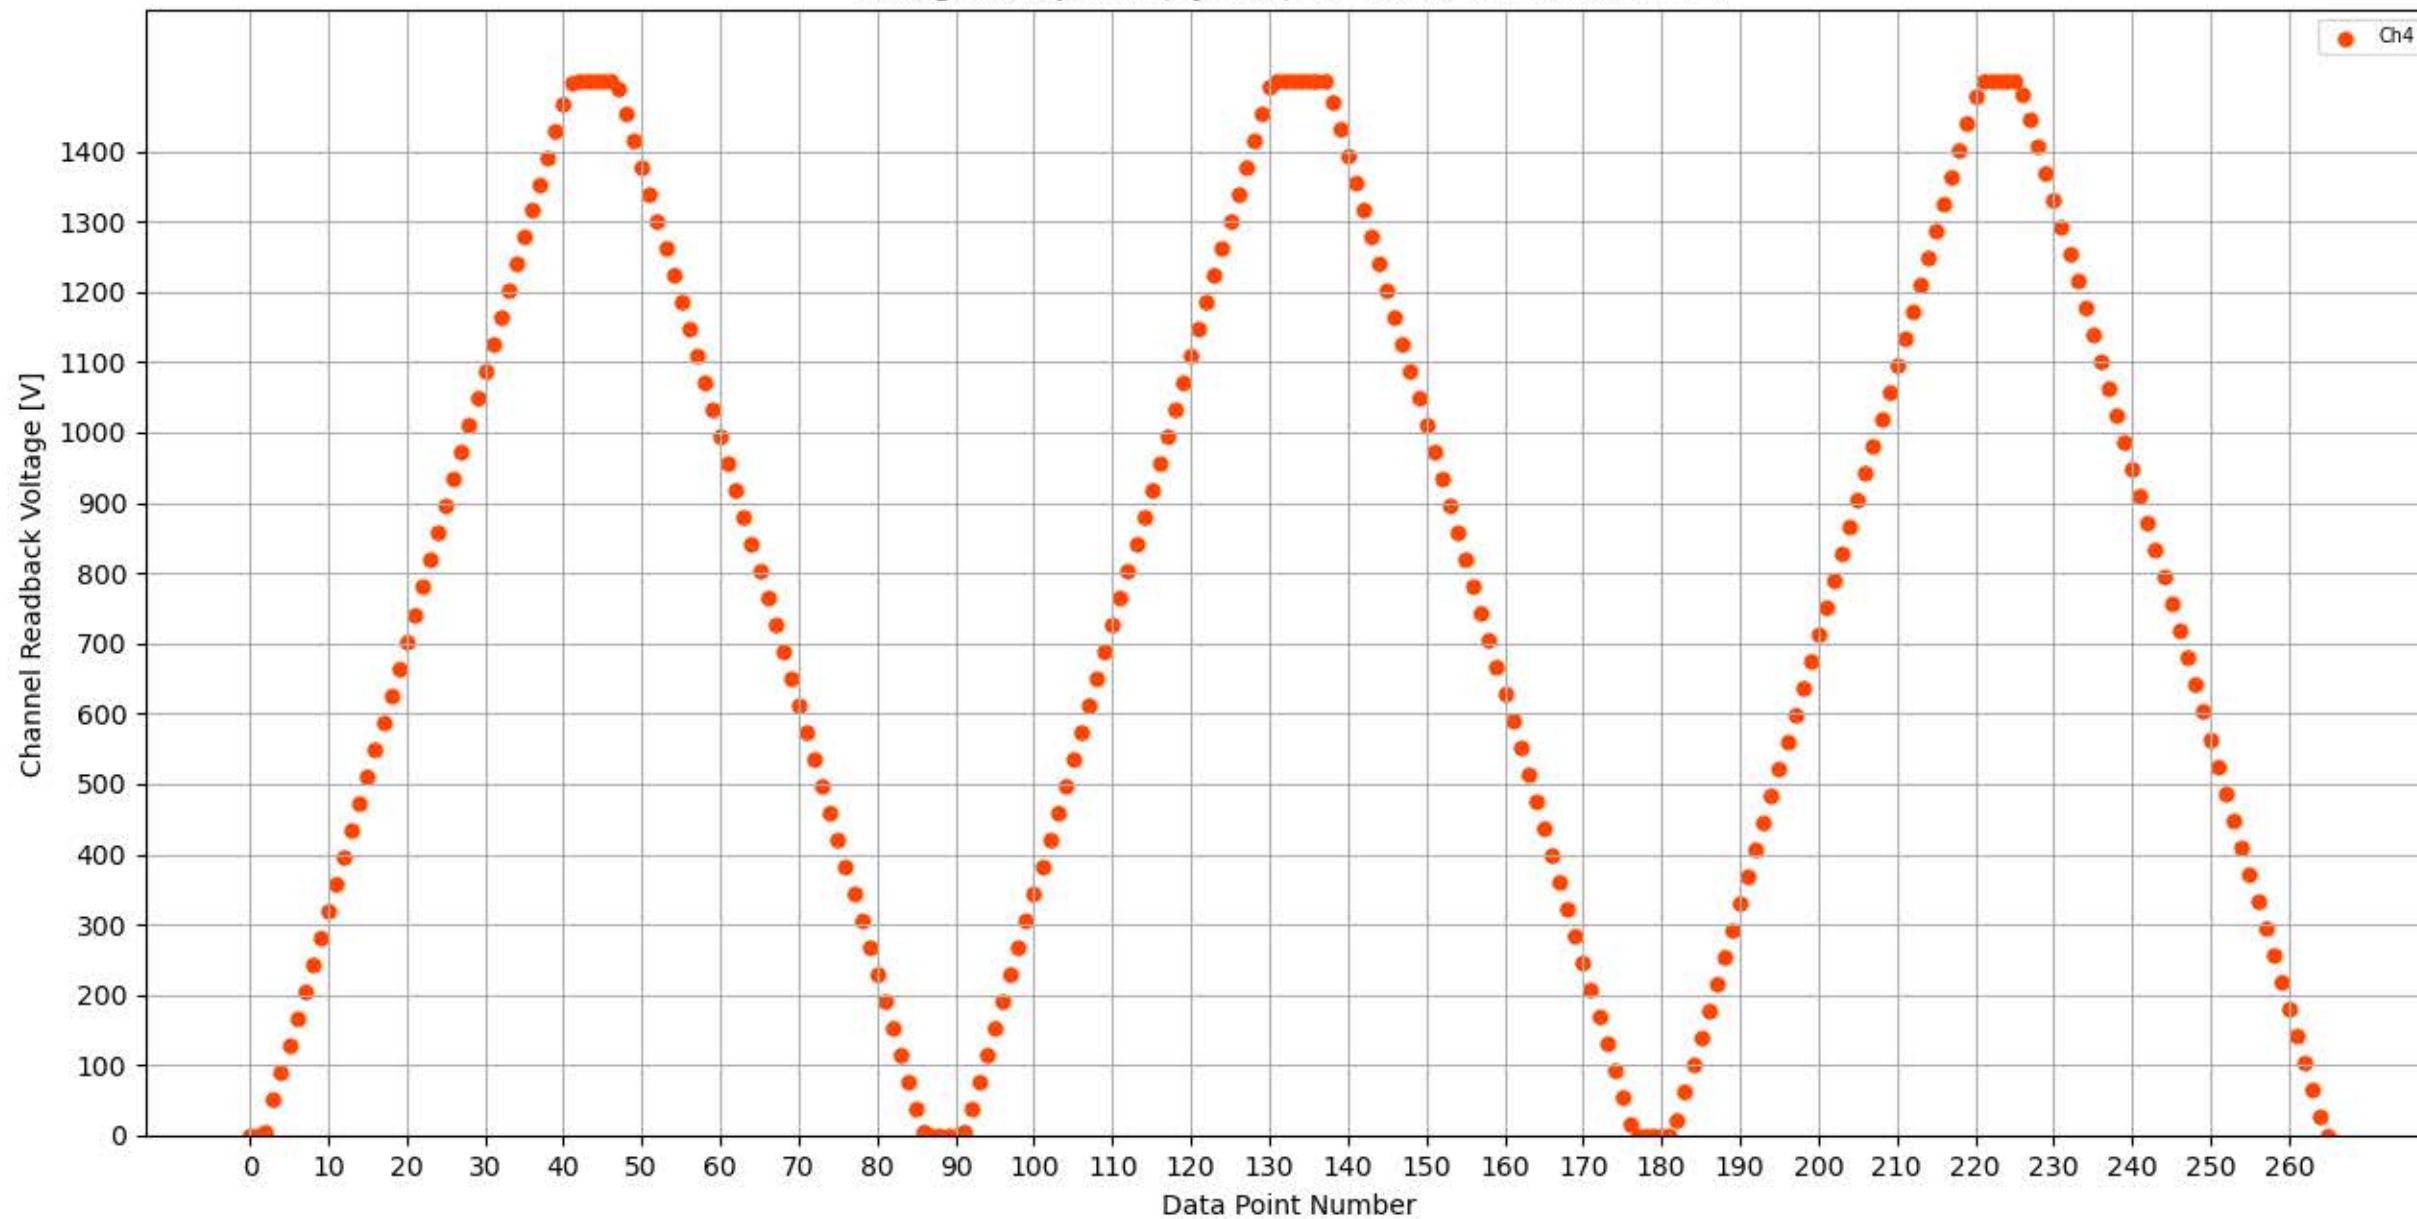

Voltage Ramp Test (Python) Bd #349, Slot #11, Ch #0

Voltage Ramp Test (Python) Bd #349, Slot #11, Ch #1

Voltage Ramp Test (Python) Bd #349, Slot #11, Ch #2

Voltage Ramp Test (Python) Bd #349, Slot #11, Ch #3

Voltage Ramp Test (Python) Bd #349, Slot #11, Ch #4

Voltage Ramp Test (Python) Bd #349, Slot #11, Ch #5

Voltage Ramp Test (Python) Bd #349, Slot #11, Ch #6

Voltage Ramp Test (Python) Bd #349, Slot #11, Ch #7