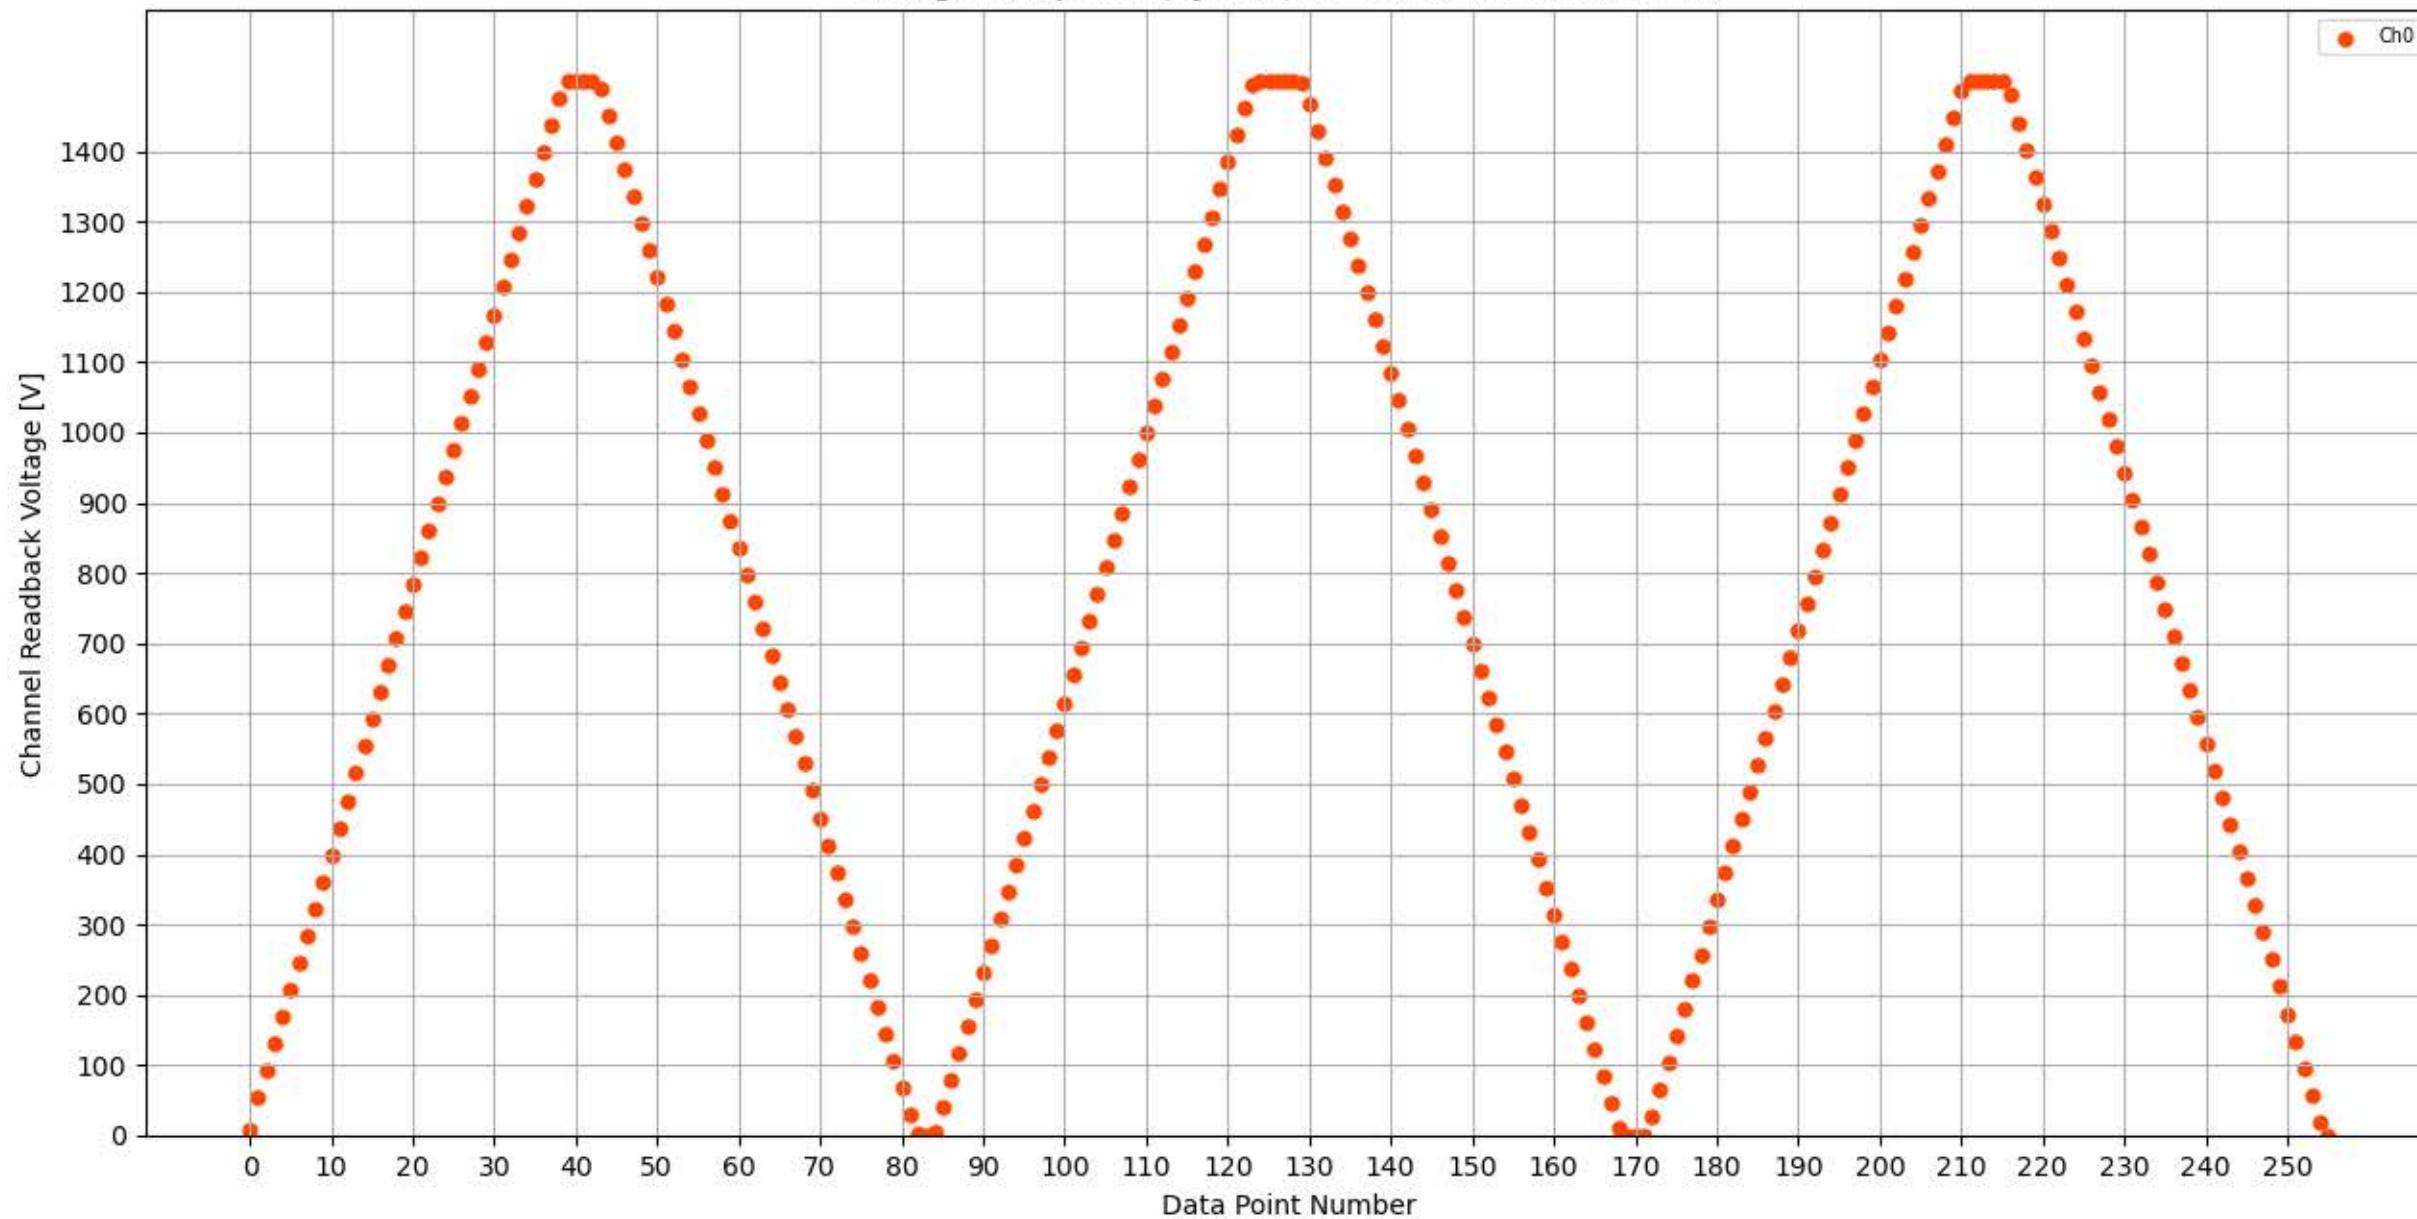

Voltage Ramp Test (Python) Bd #349, Slot #11, Ch #0

Voltage Ramp Test (Python) Bd #349, Slot #11, Ch #1

Voltage Ramp Test (Python) Bd #349, Slot #11, Ch #2

Voltage Ramp Test (Python) Bd #349, Slot #11, Ch #3