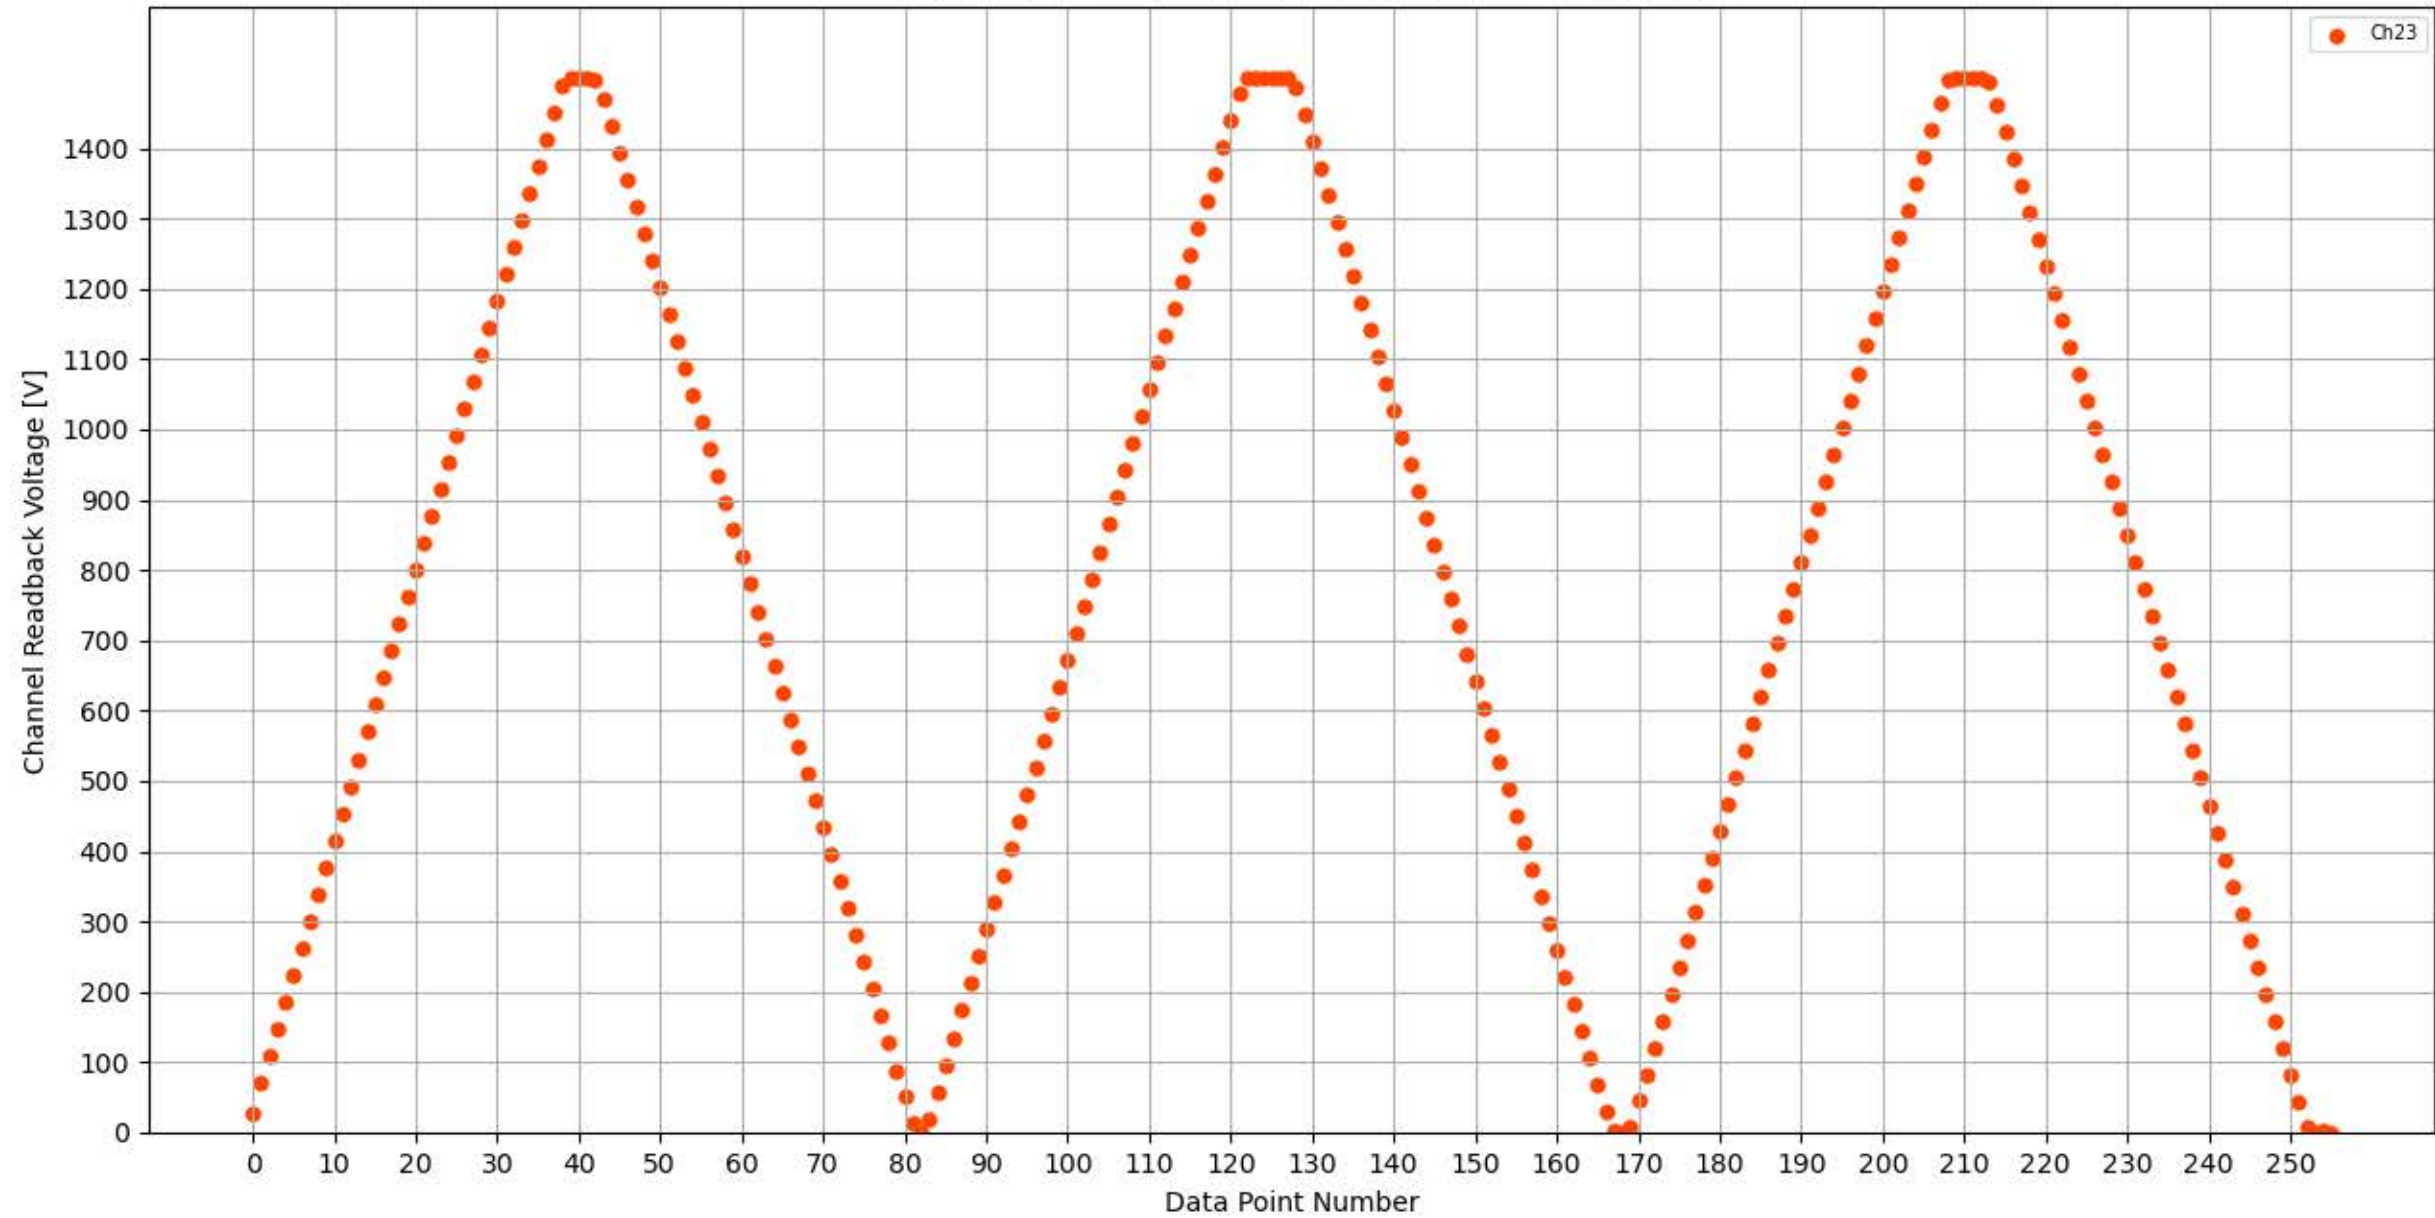

Voltage Ramp Test (Python) Bd #349, Slot #11, Ch #20

Voltage Ramp Test (Python) Bd #349, Slot #11, Ch #21

Voltage Ramp Test (Python) Bd #349, Slot #11, Ch #22

Voltage Ramp Test (Python) Bd #349, Slot #11, Ch #23