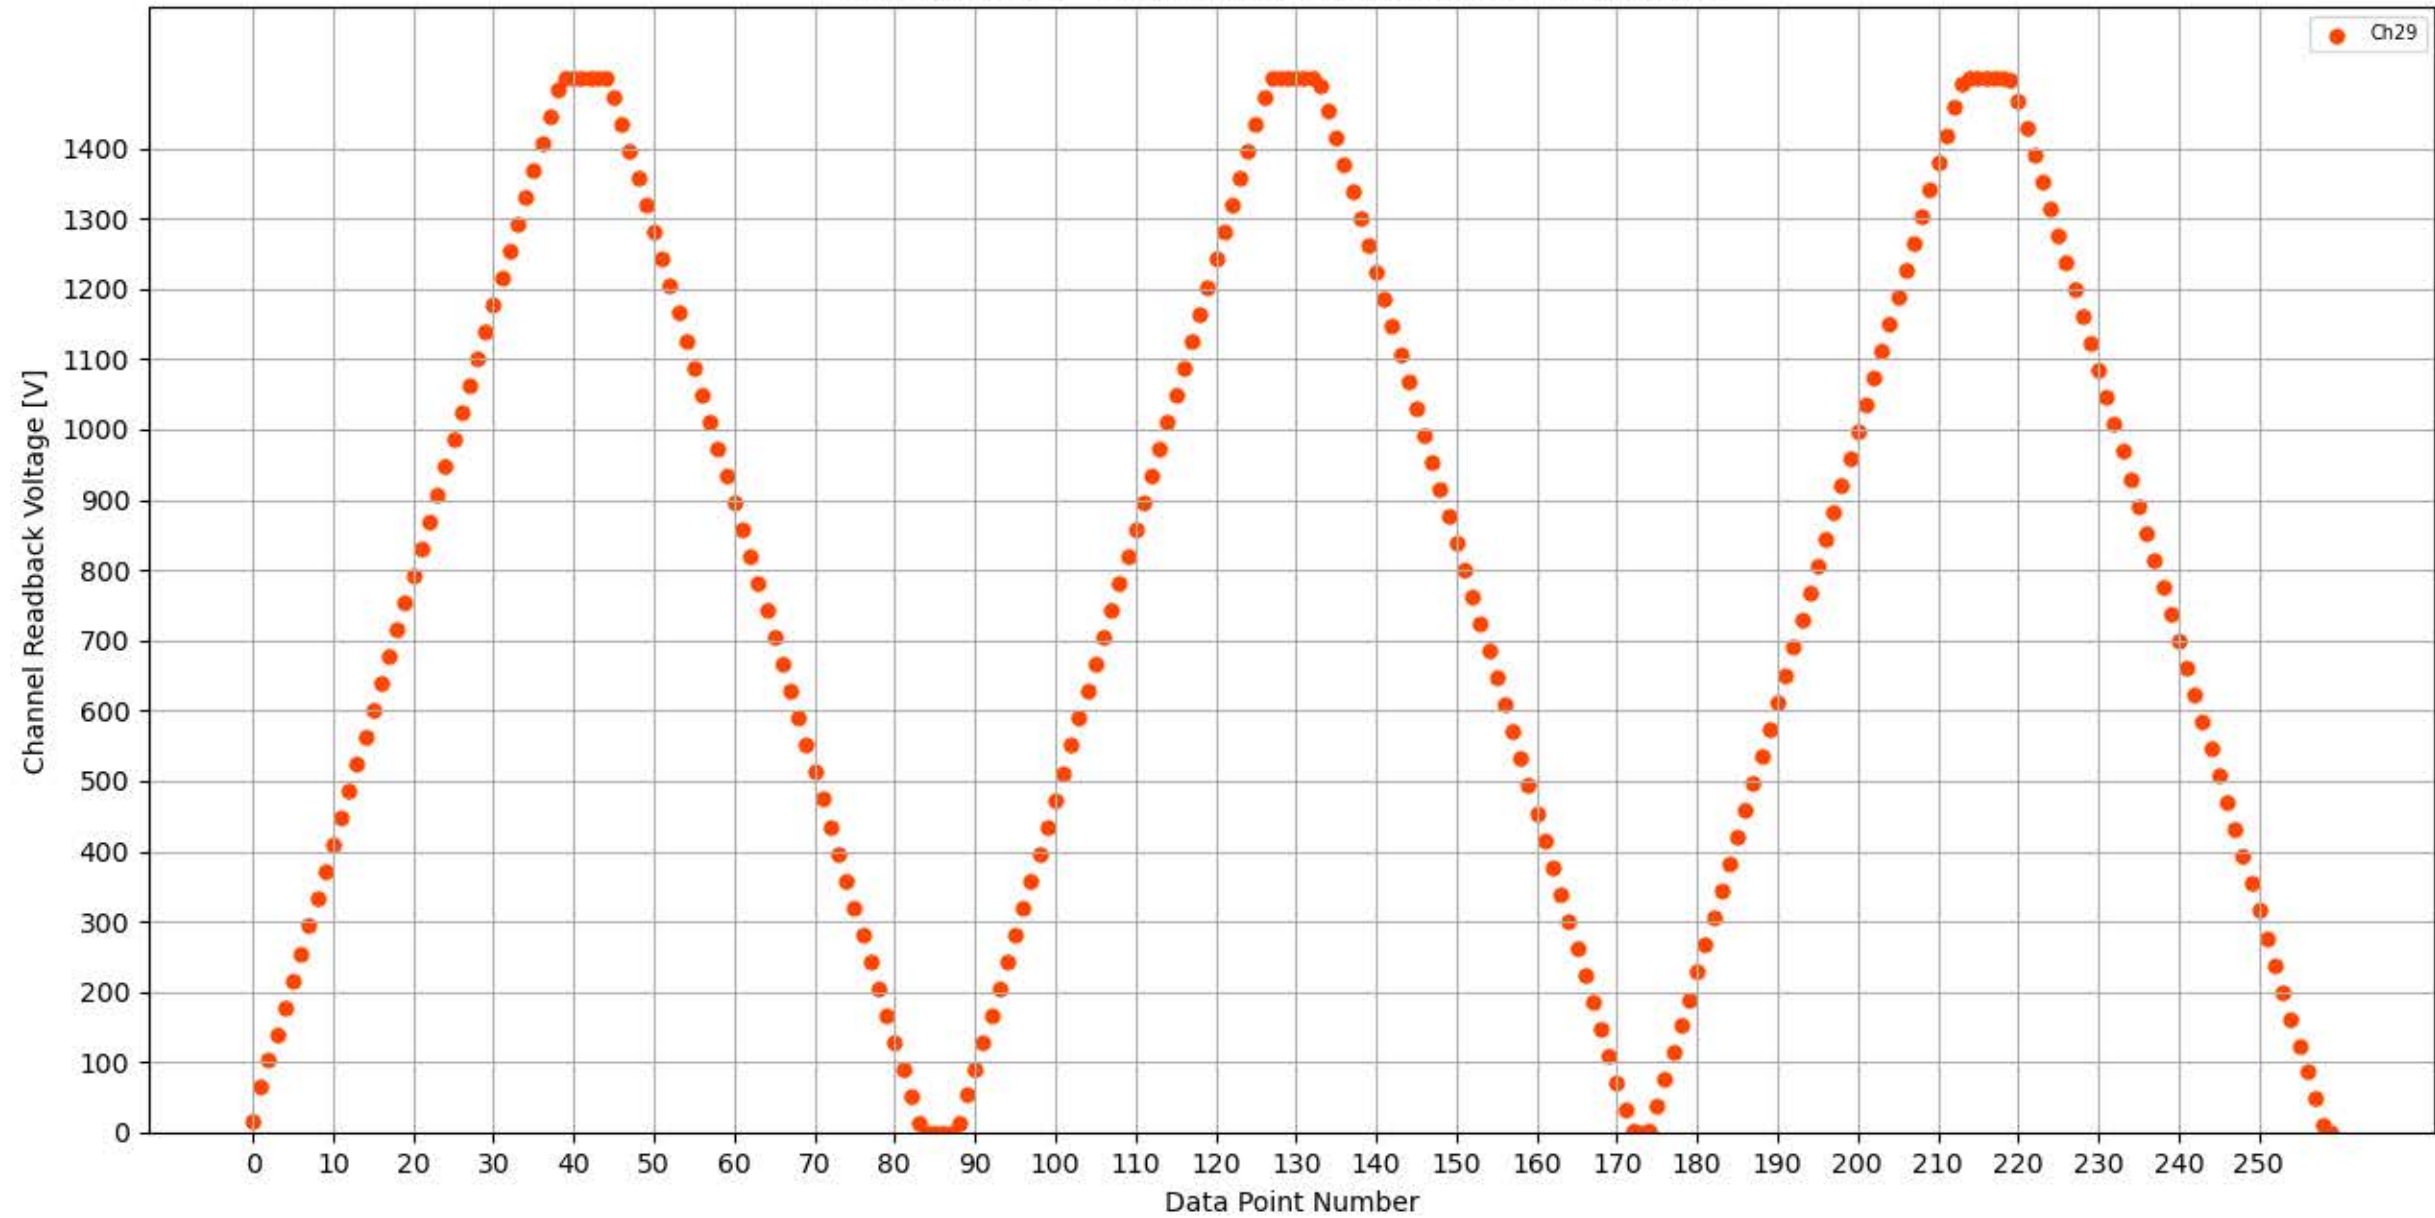

Voltage Ramp Test (Python) Bd #349, Slot #11, Ch #30

Voltage Ramp Test (Python) Bd #349, Slot #11, Ch #29