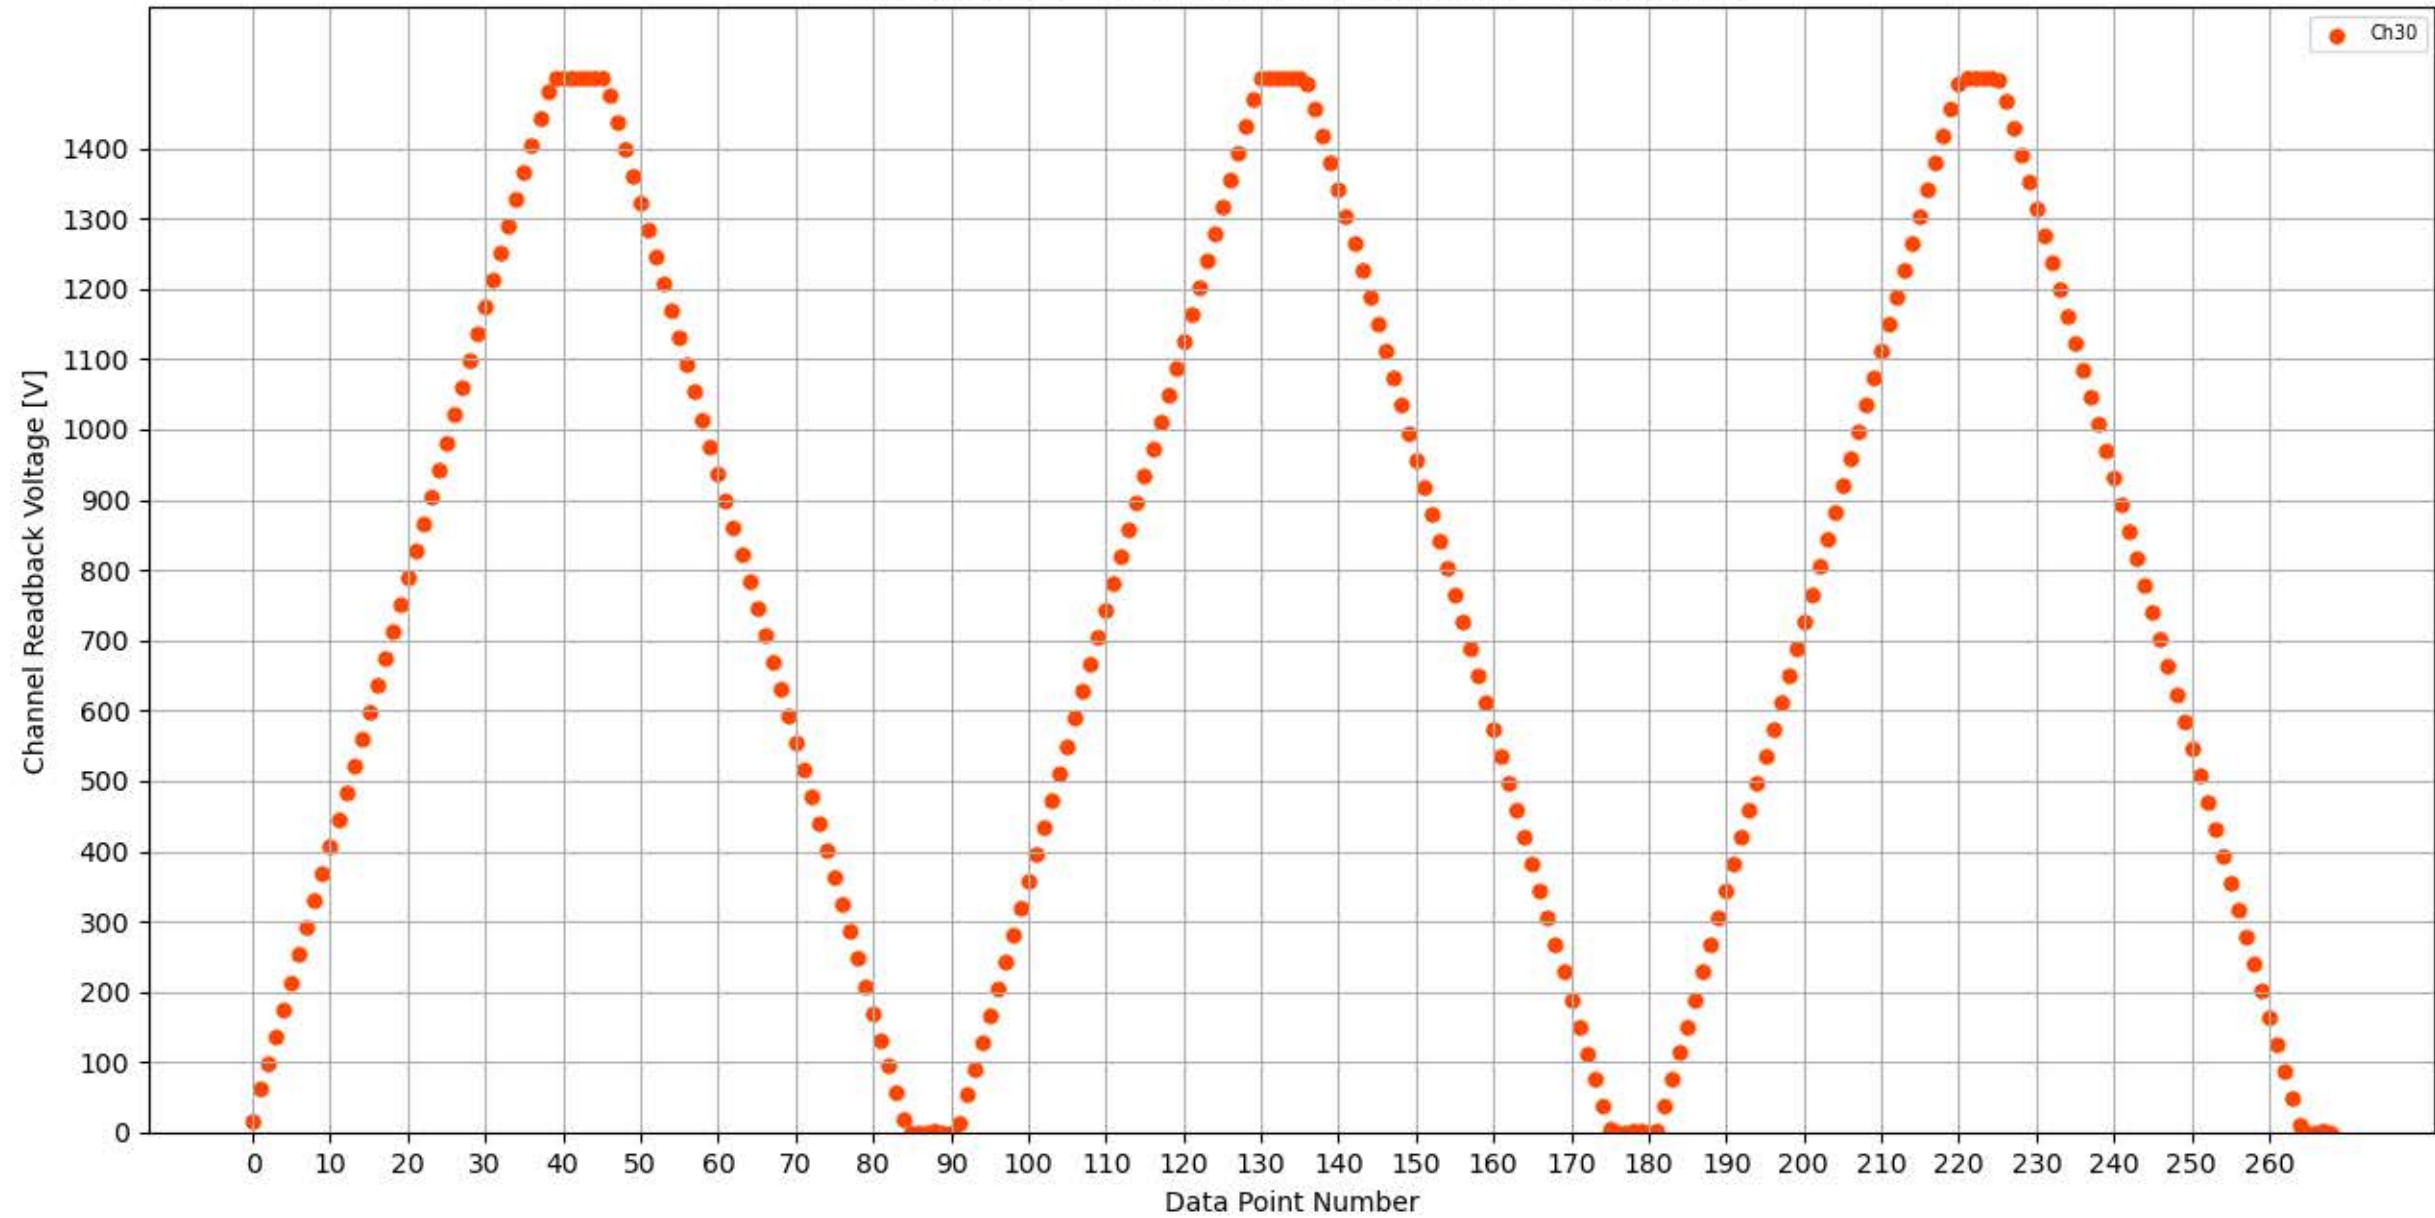

Voltage Ramp Test (Python) Bd #349, Slot #11, Ch #31

Voltage Ramp Test (Python) Bd #349, Slot #11, Ch #30