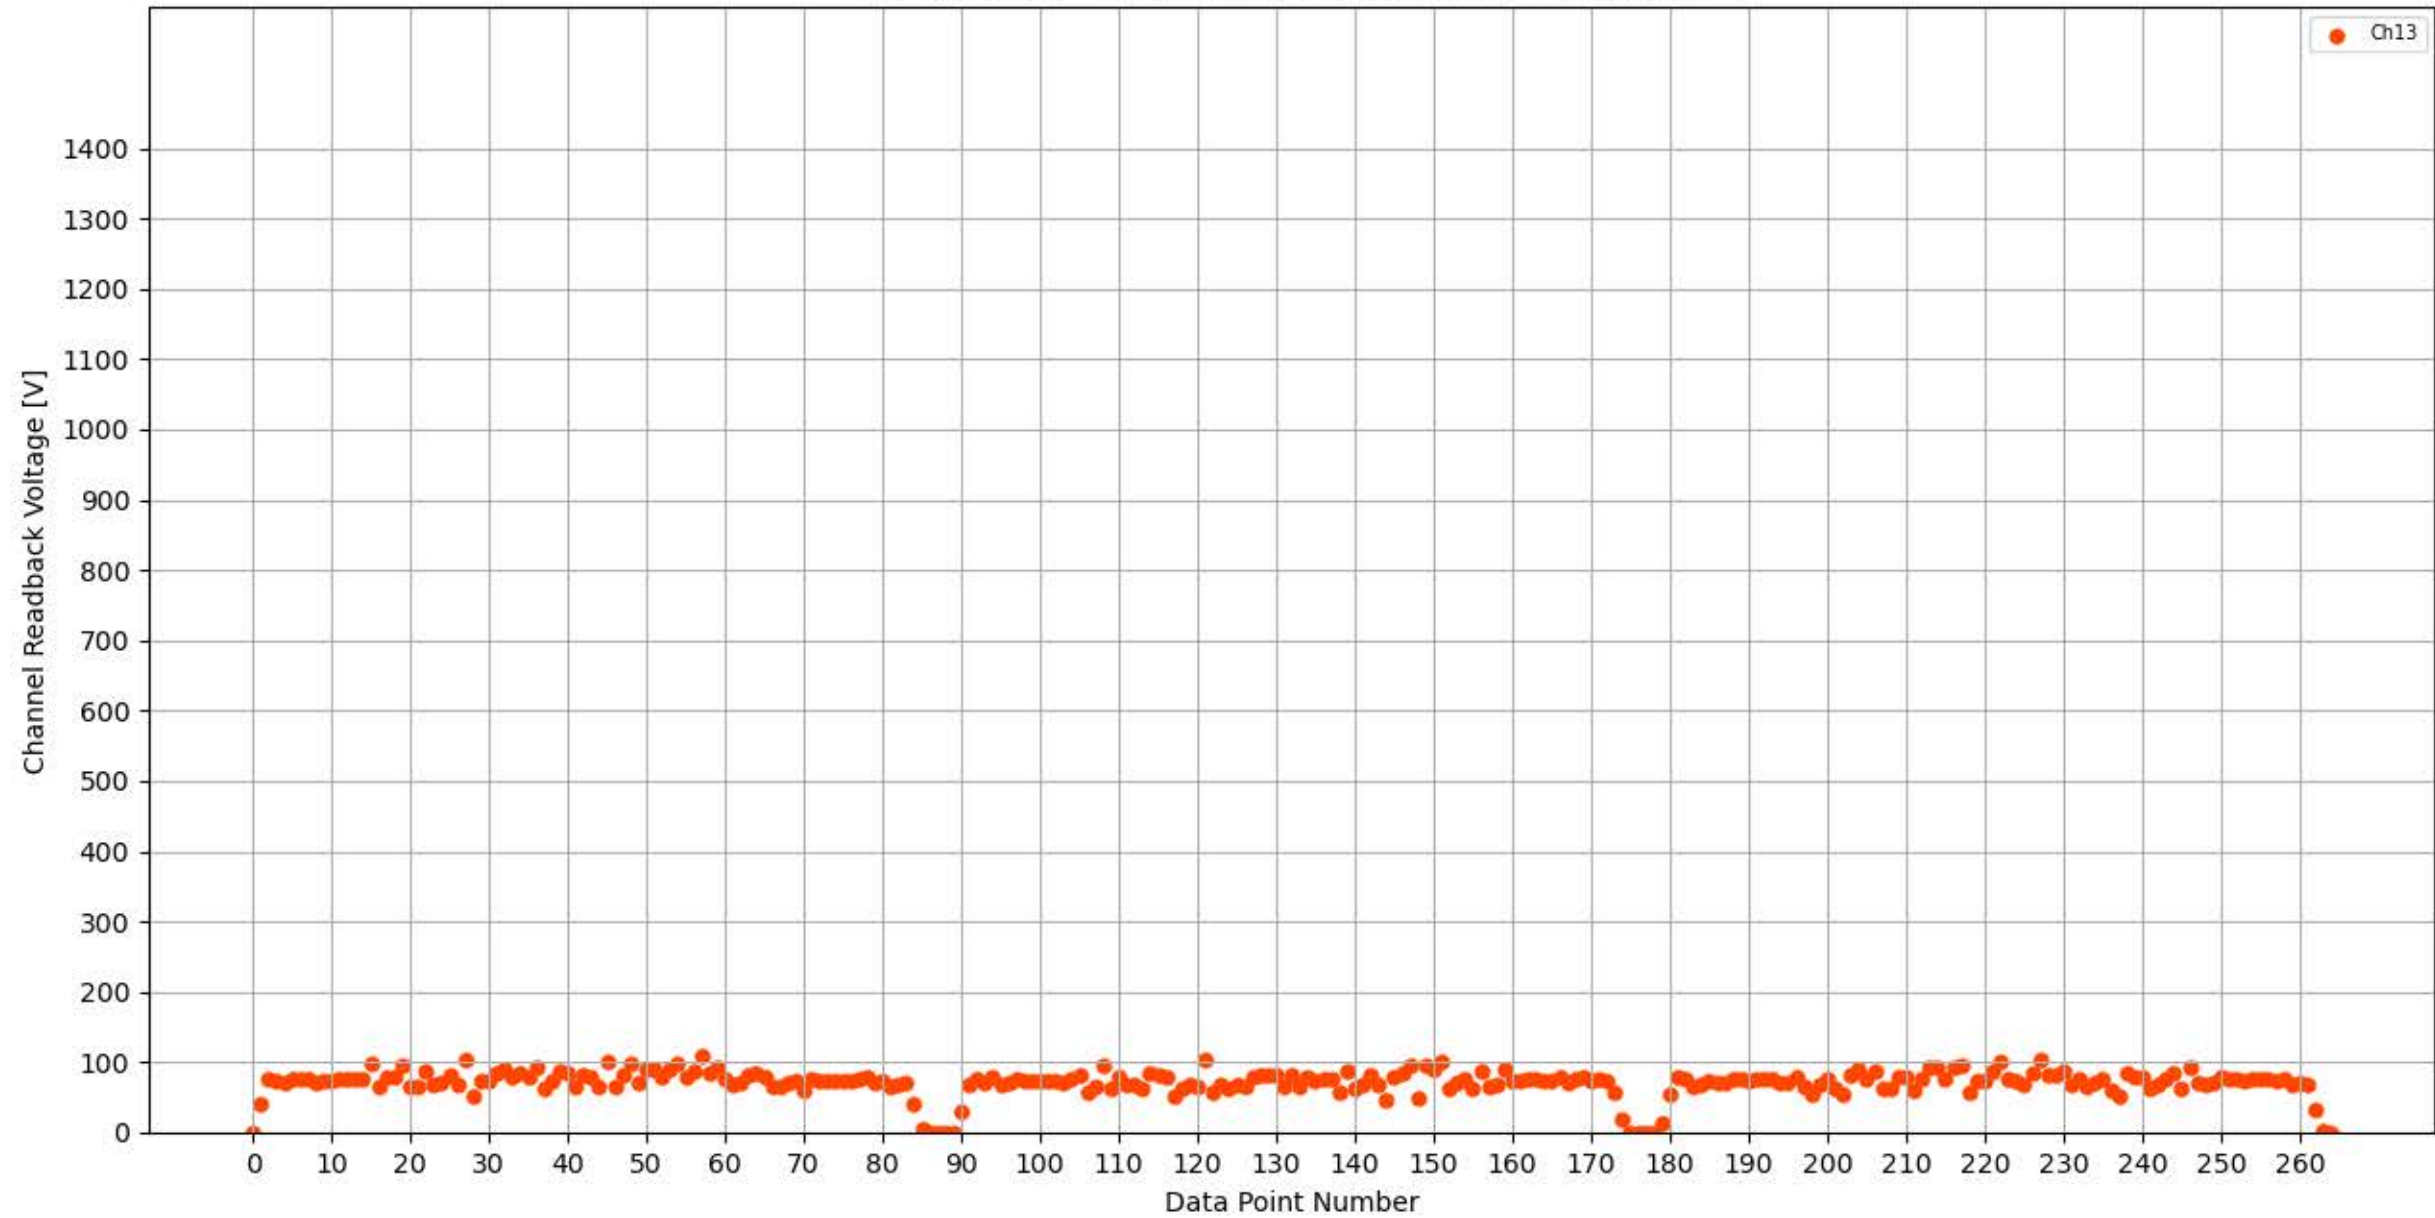

Voltage Ramp Test (Python) Bd #349, Slot #11, Ch #14

Voltage Ramp Test (Python) Bd #349, Slot #11, Ch #13