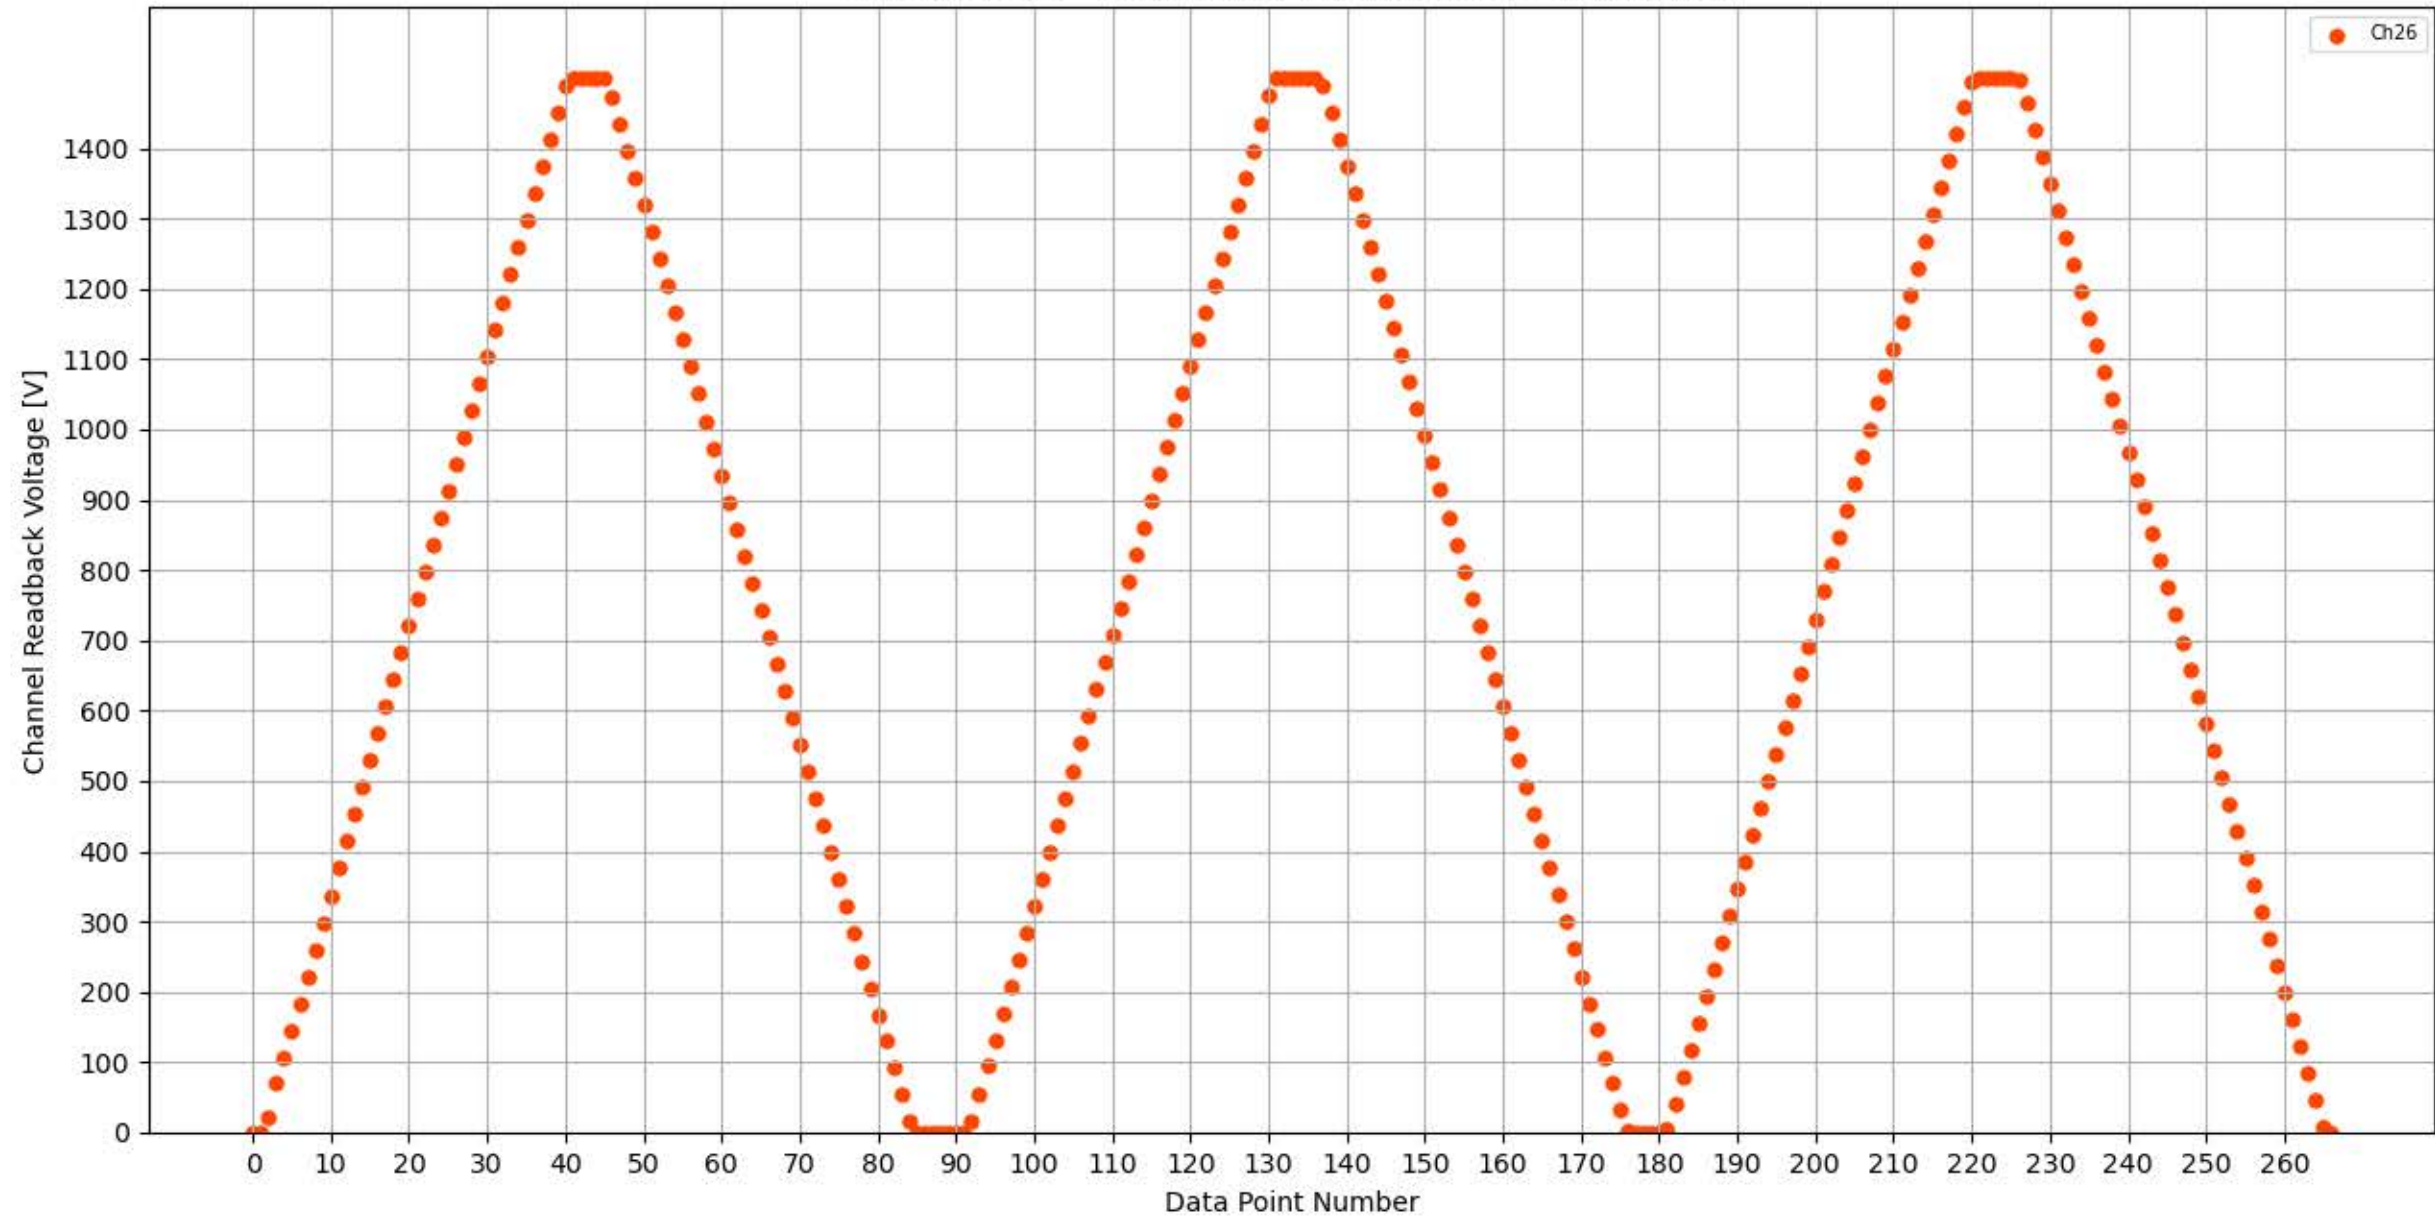

Voltage Ramp Test (Python) Bd #349, Slot #11, Ch #27

Voltage Ramp Test (Python) Bd #349, Slot #11, Ch #26