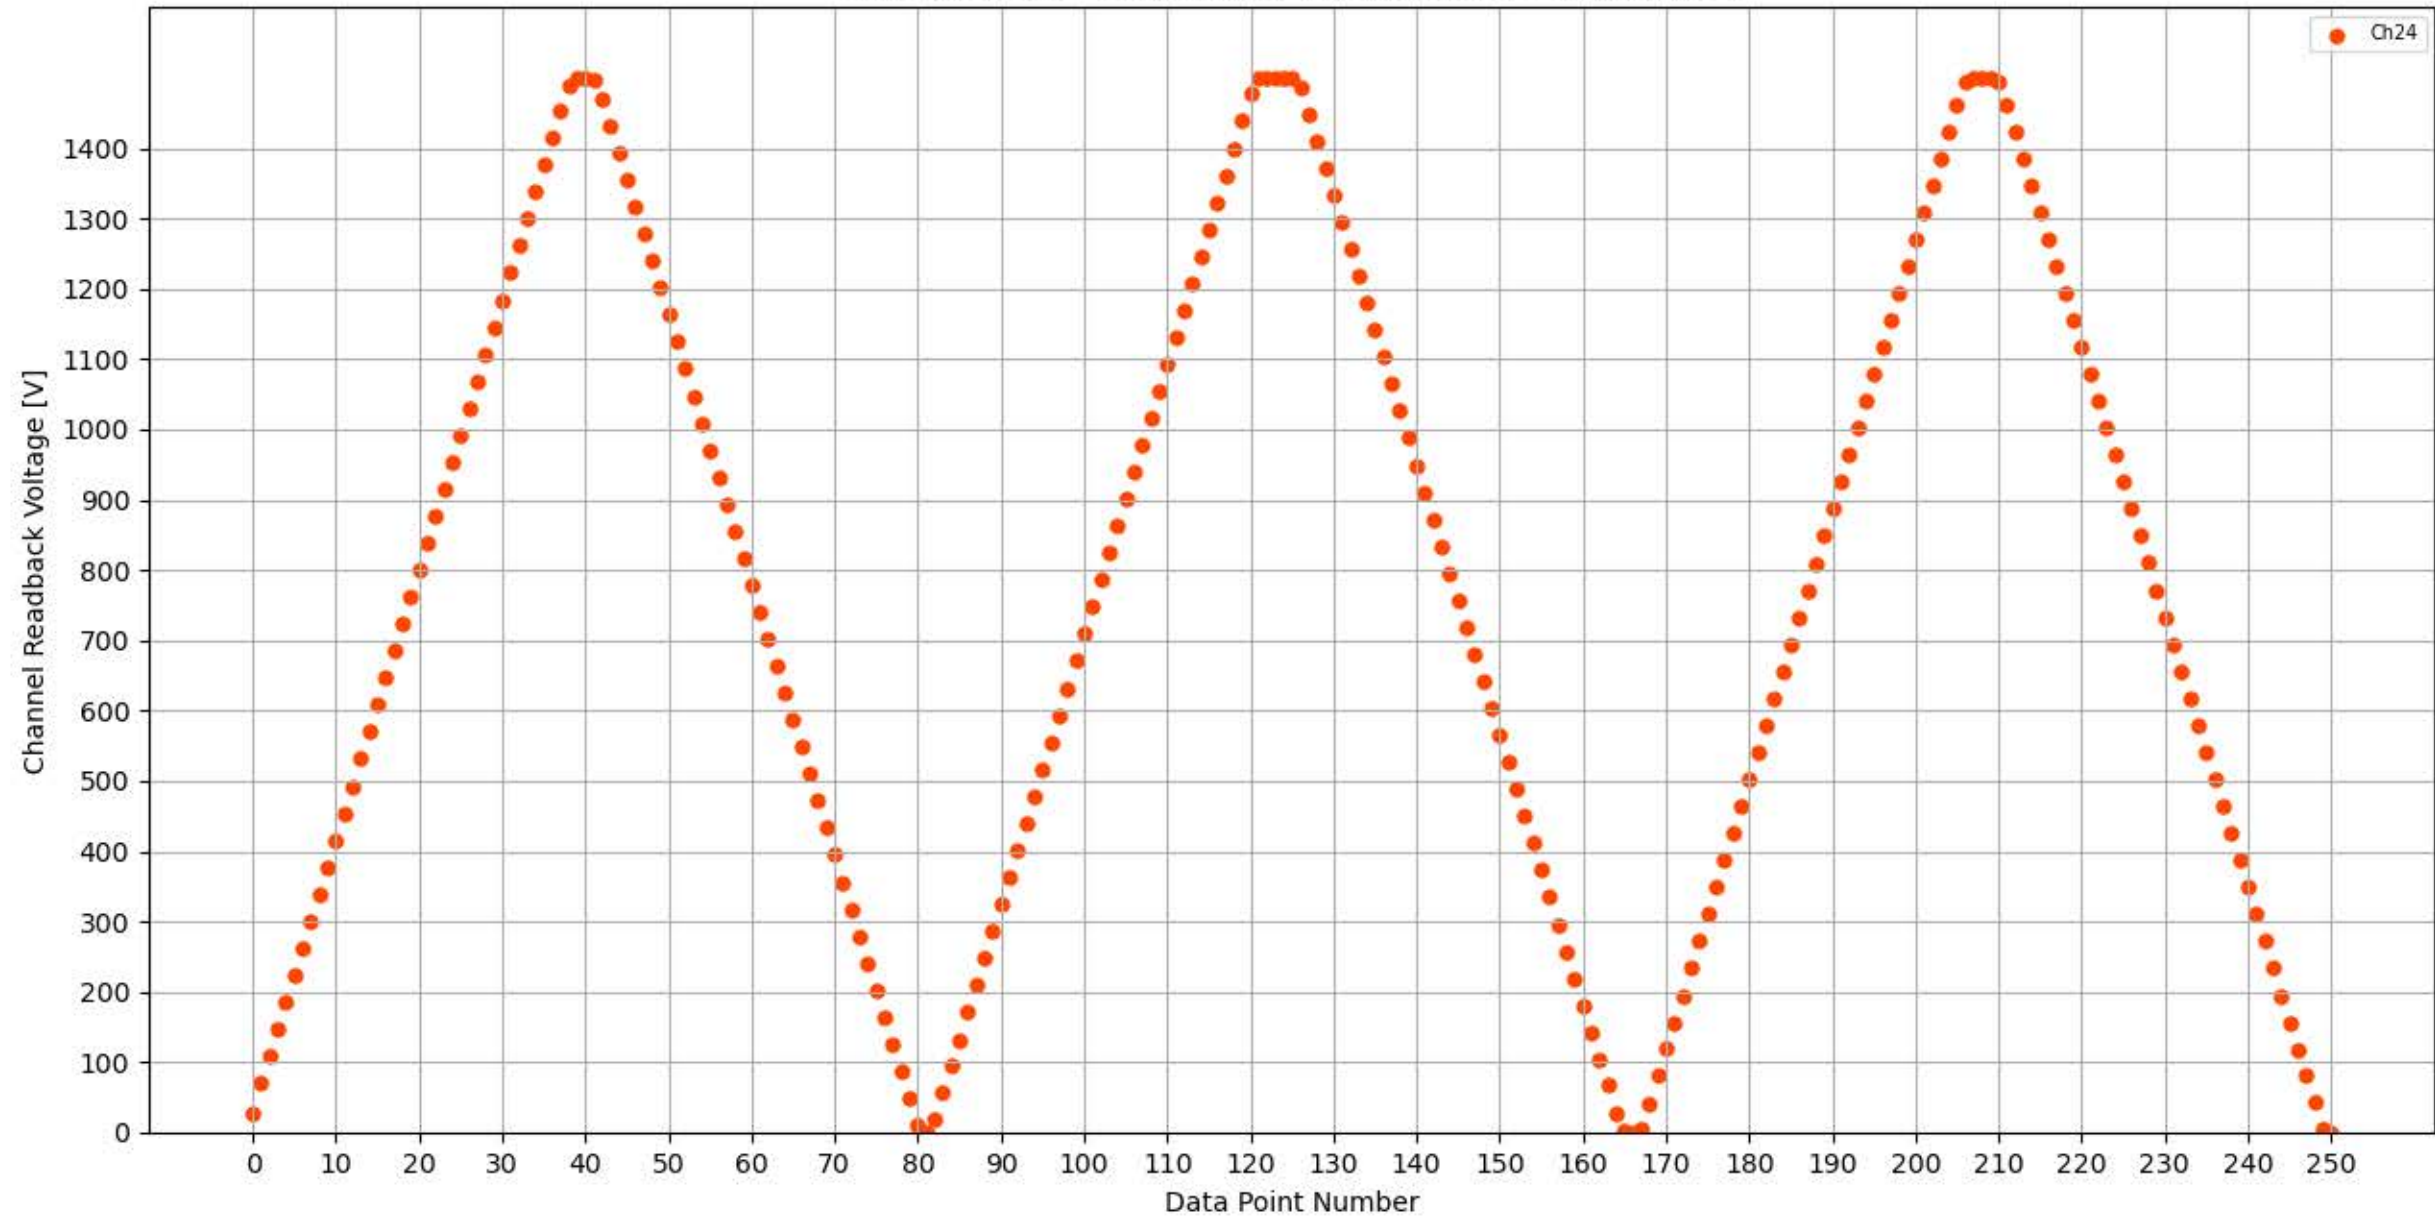

Voltage Ramp Test (Python) Bd #349, Slot #11, Ch #25

Voltage Ramp Test (Python) Bd #349, Slot #11, Ch #24