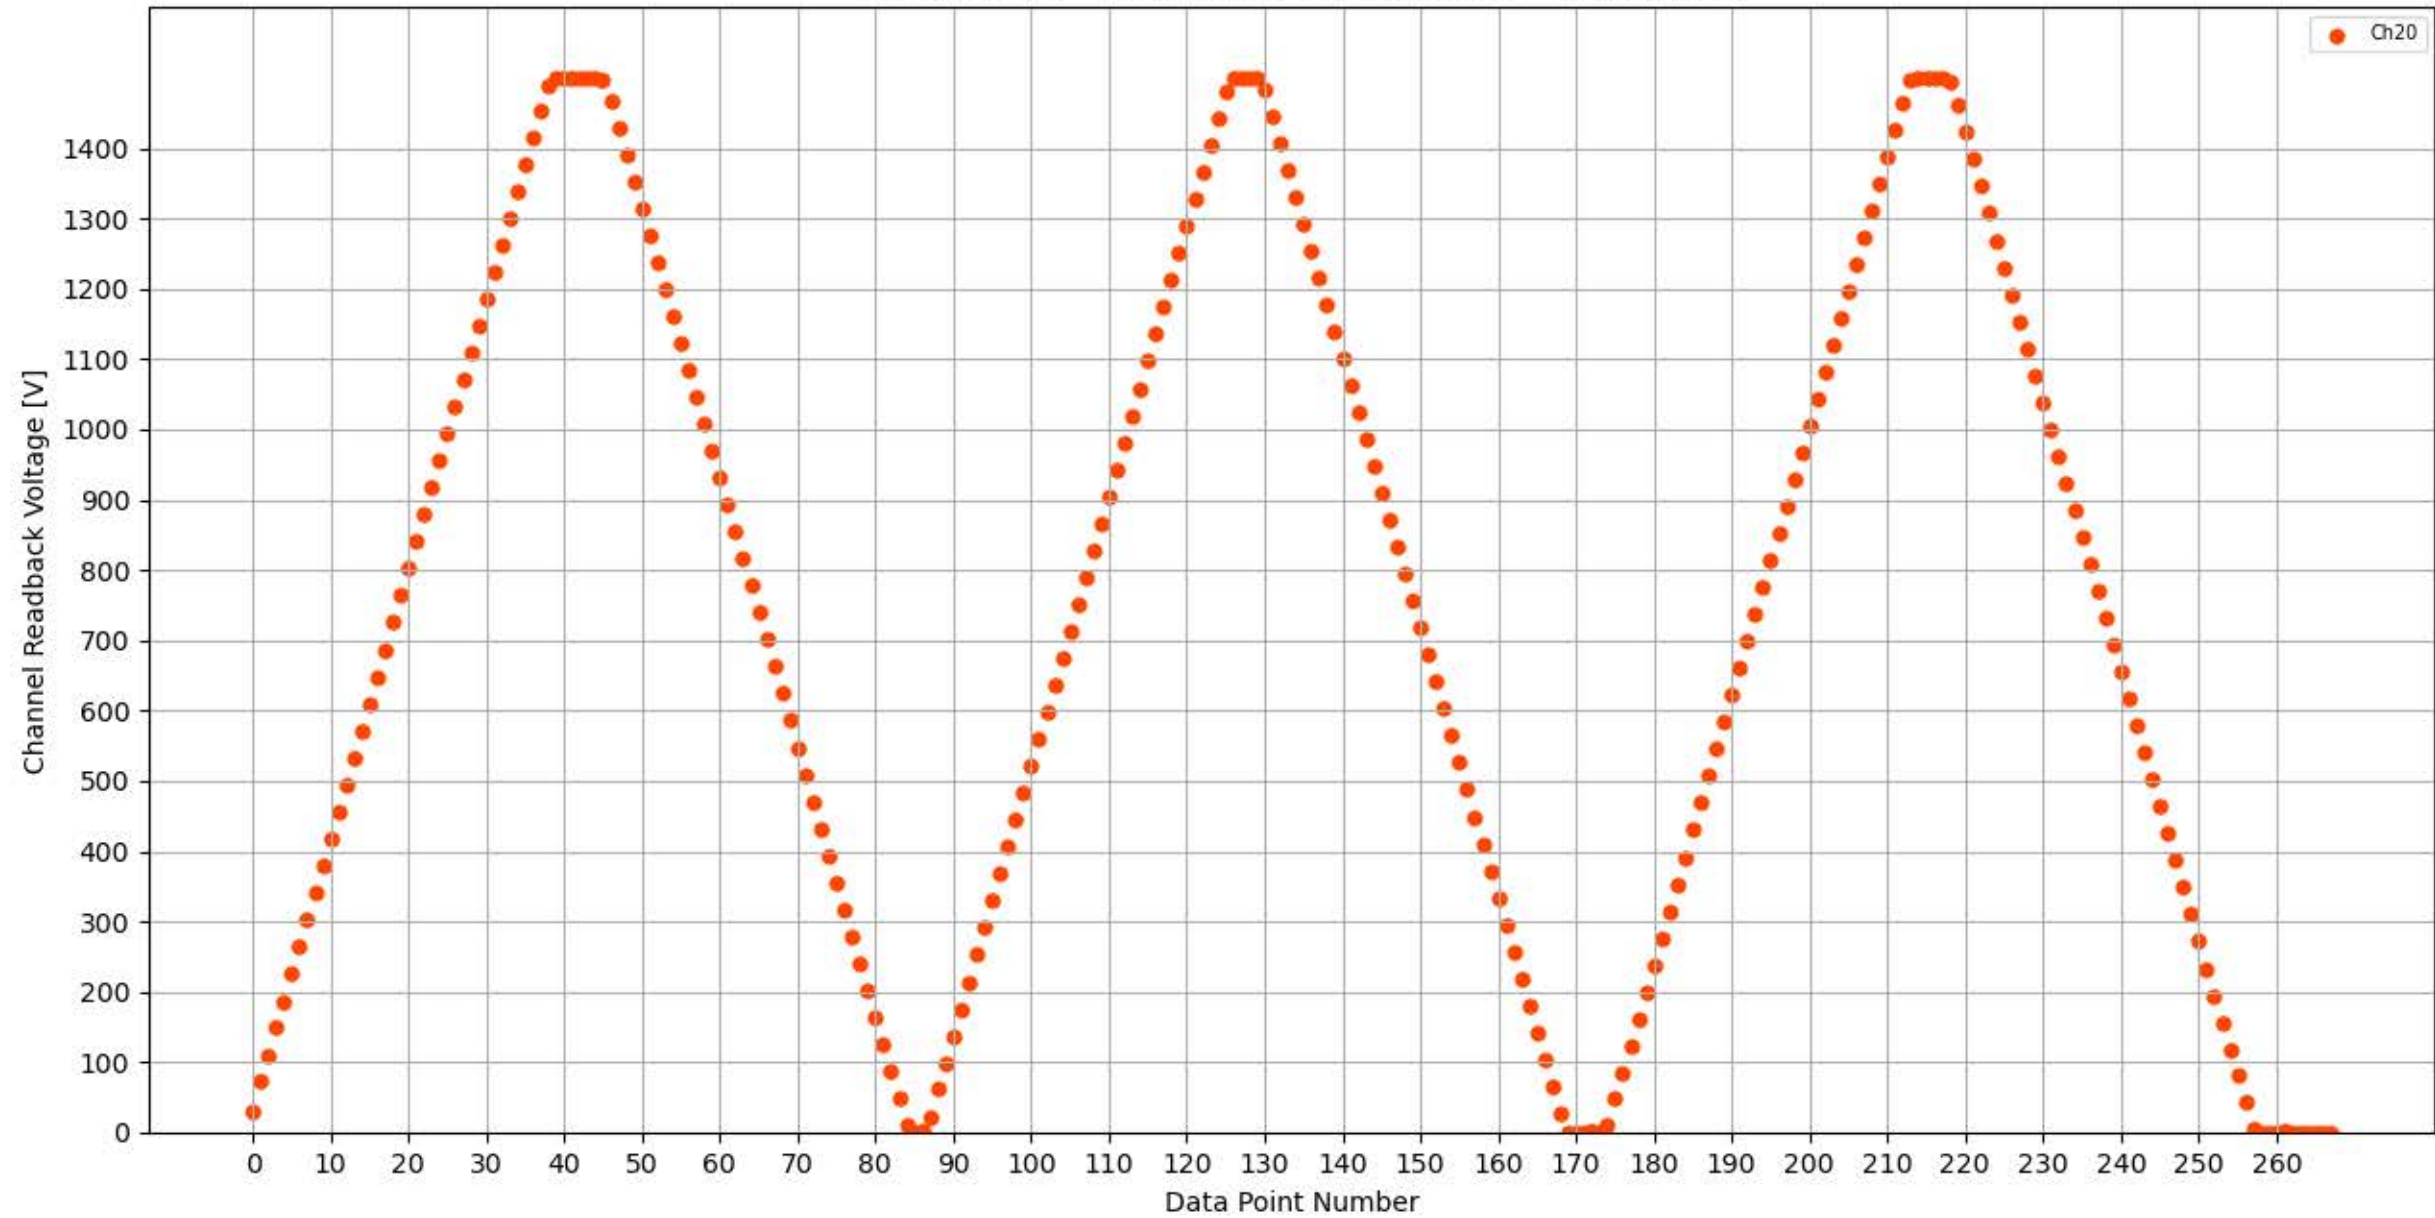

Voltage Ramp Test (Python) Bd #349, Slot #11, Ch #21

Voltage Ramp Test (Python) Bd #349, Slot #11, Ch #20