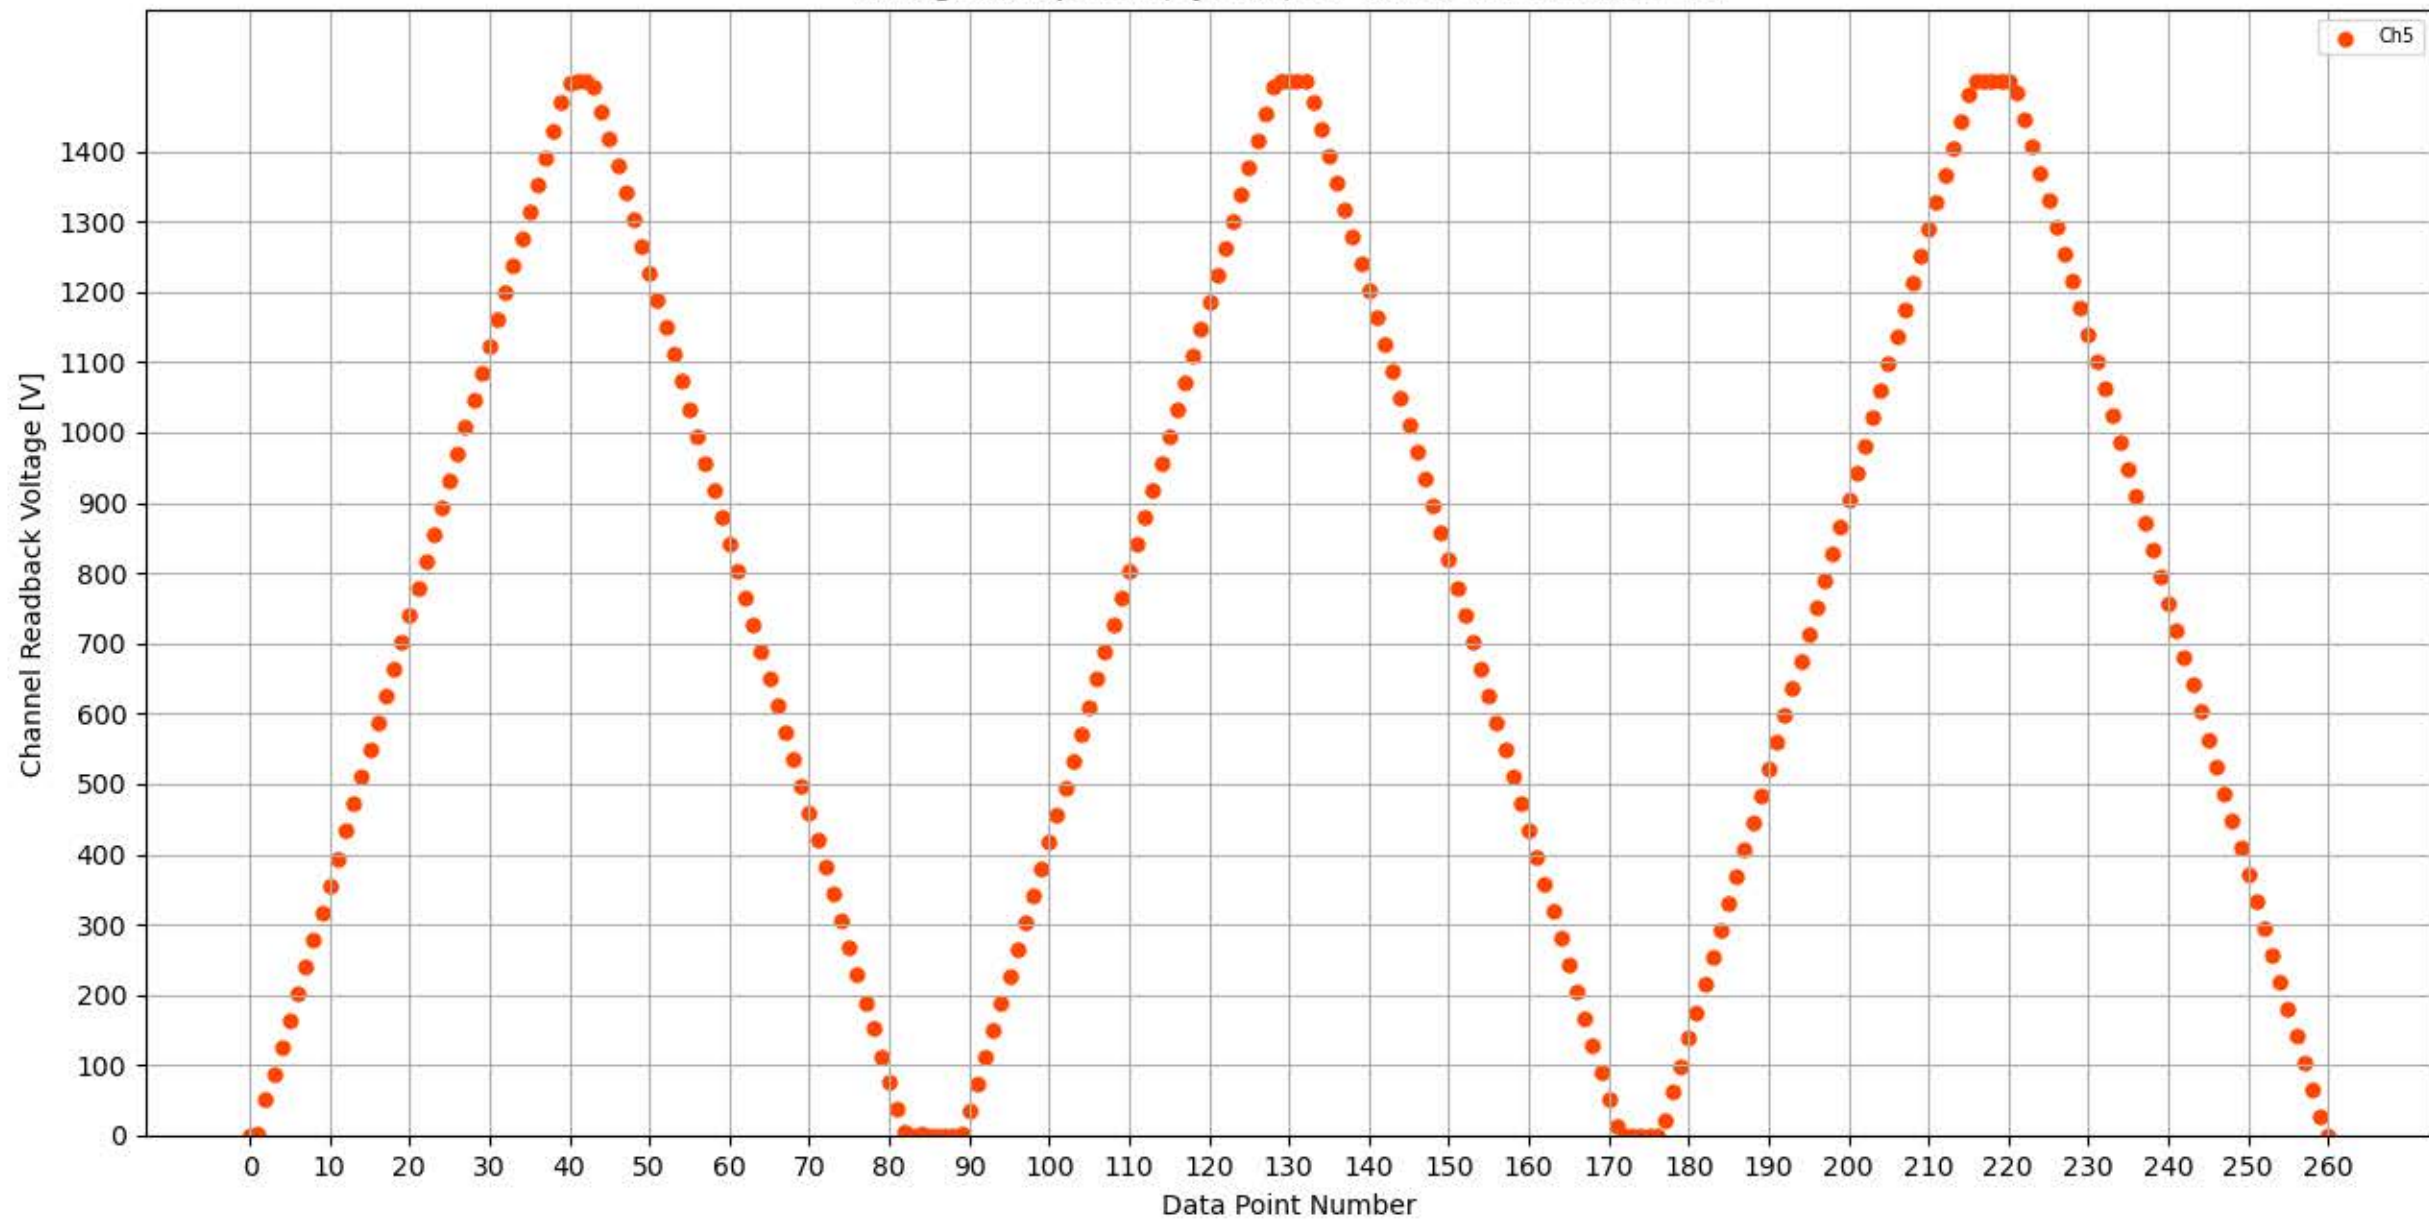

Voltage Ramp Test (Python) Bd #349, Slot #11, Ch #6

Voltage Ramp Test (Python) Bd #349, Slot #11, Ch #5