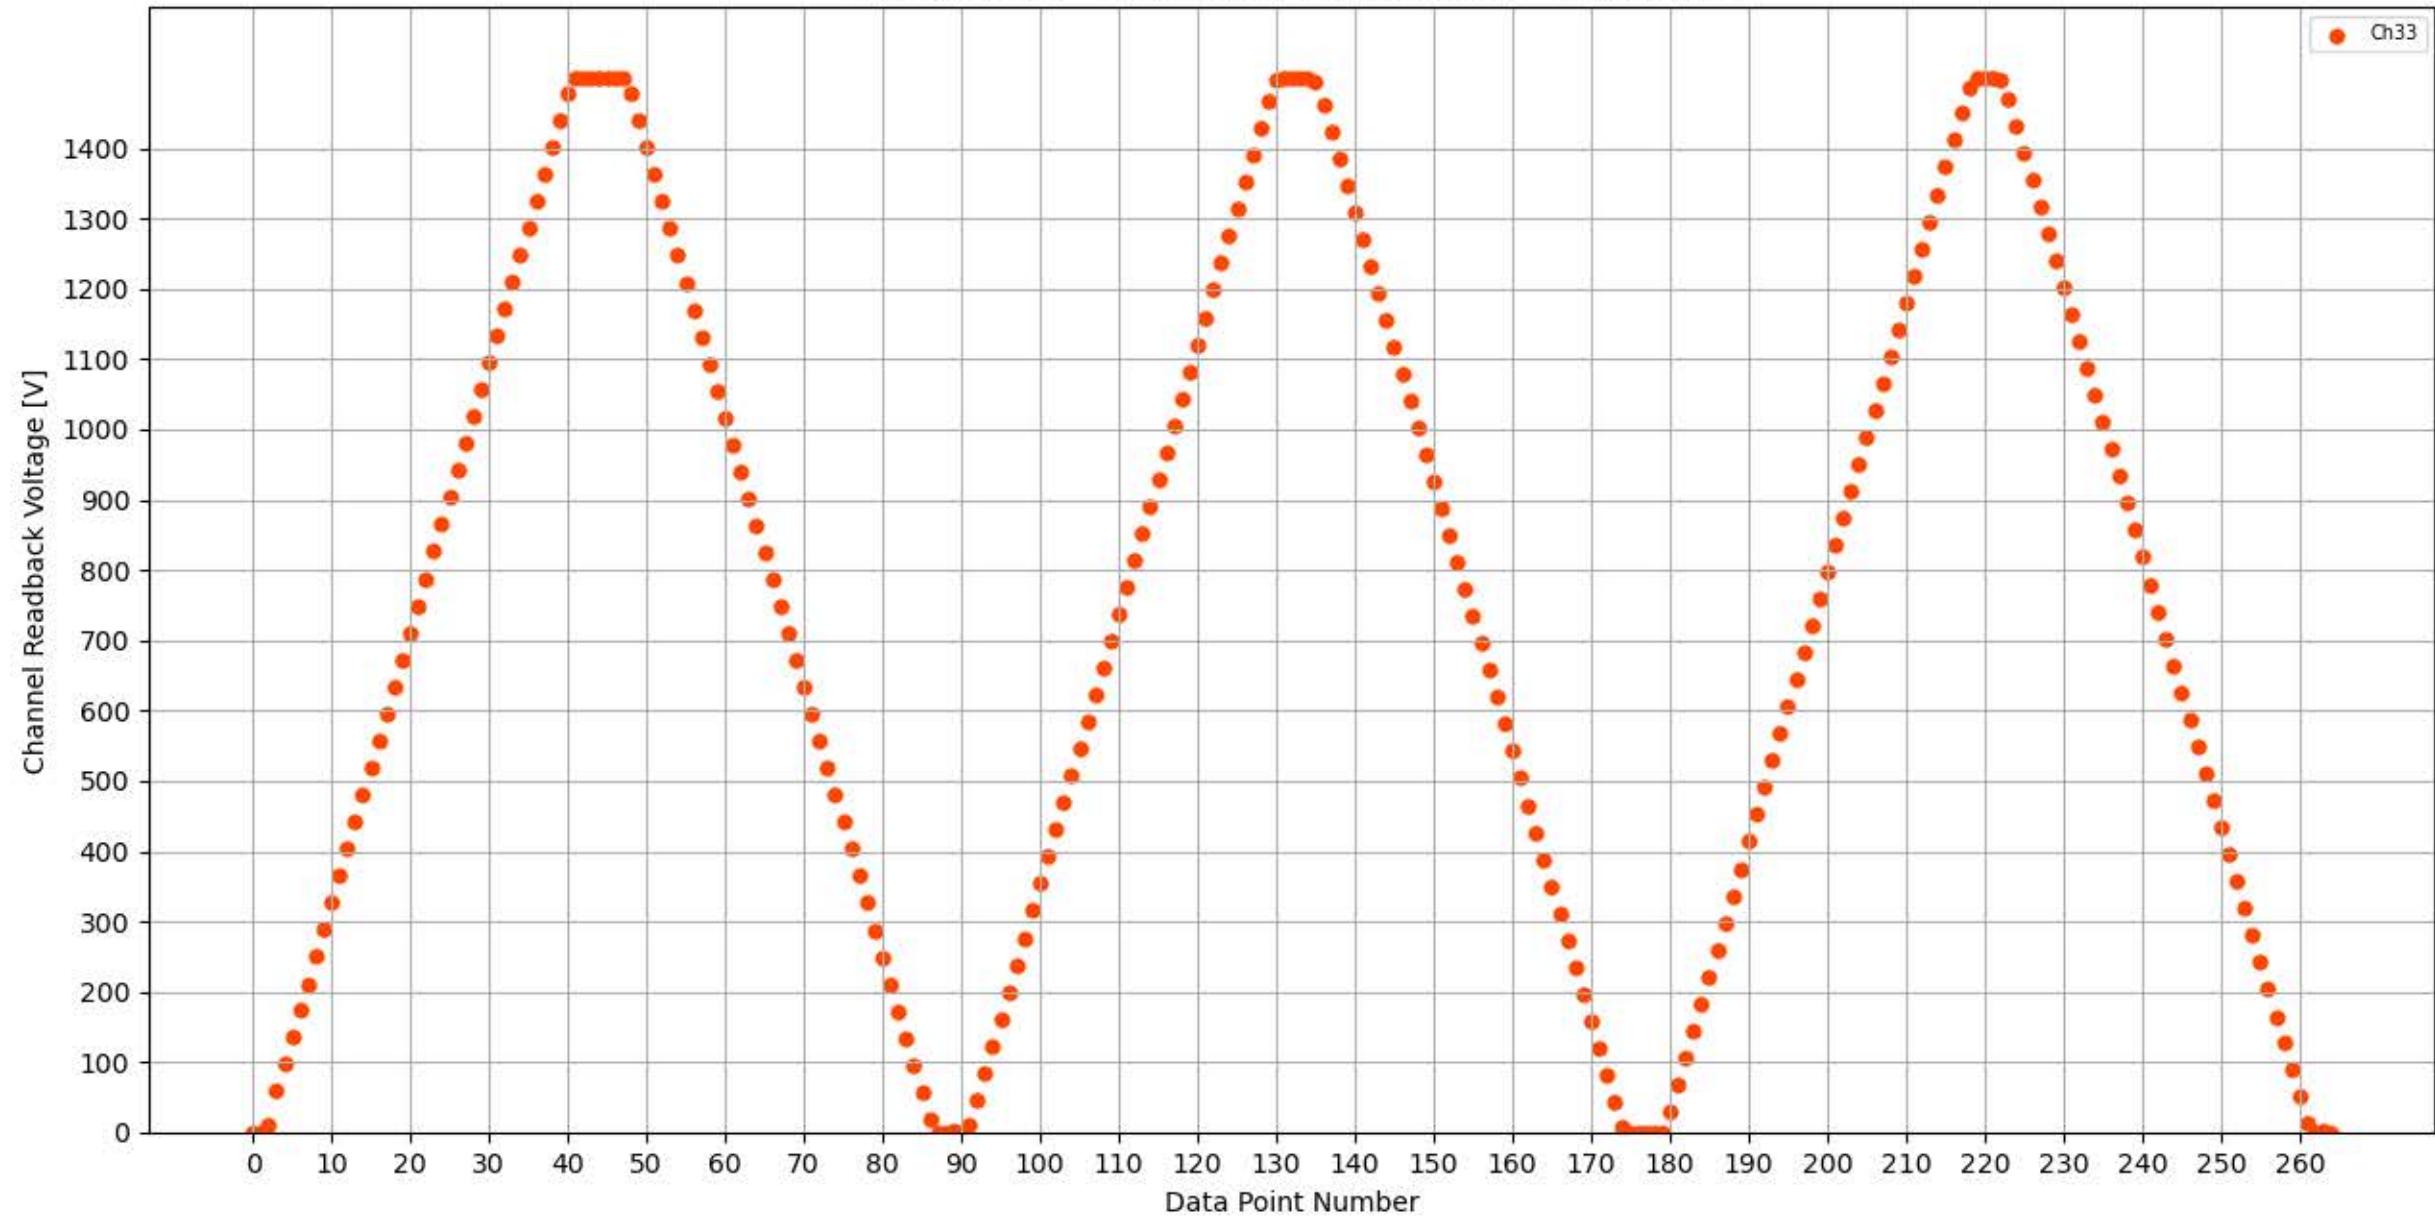

Voltage Ramp Test (Python) Bd #349, Slot #11, Ch #34

Voltage Ramp Test (Python) Bd #349, Slot #11, Ch #33