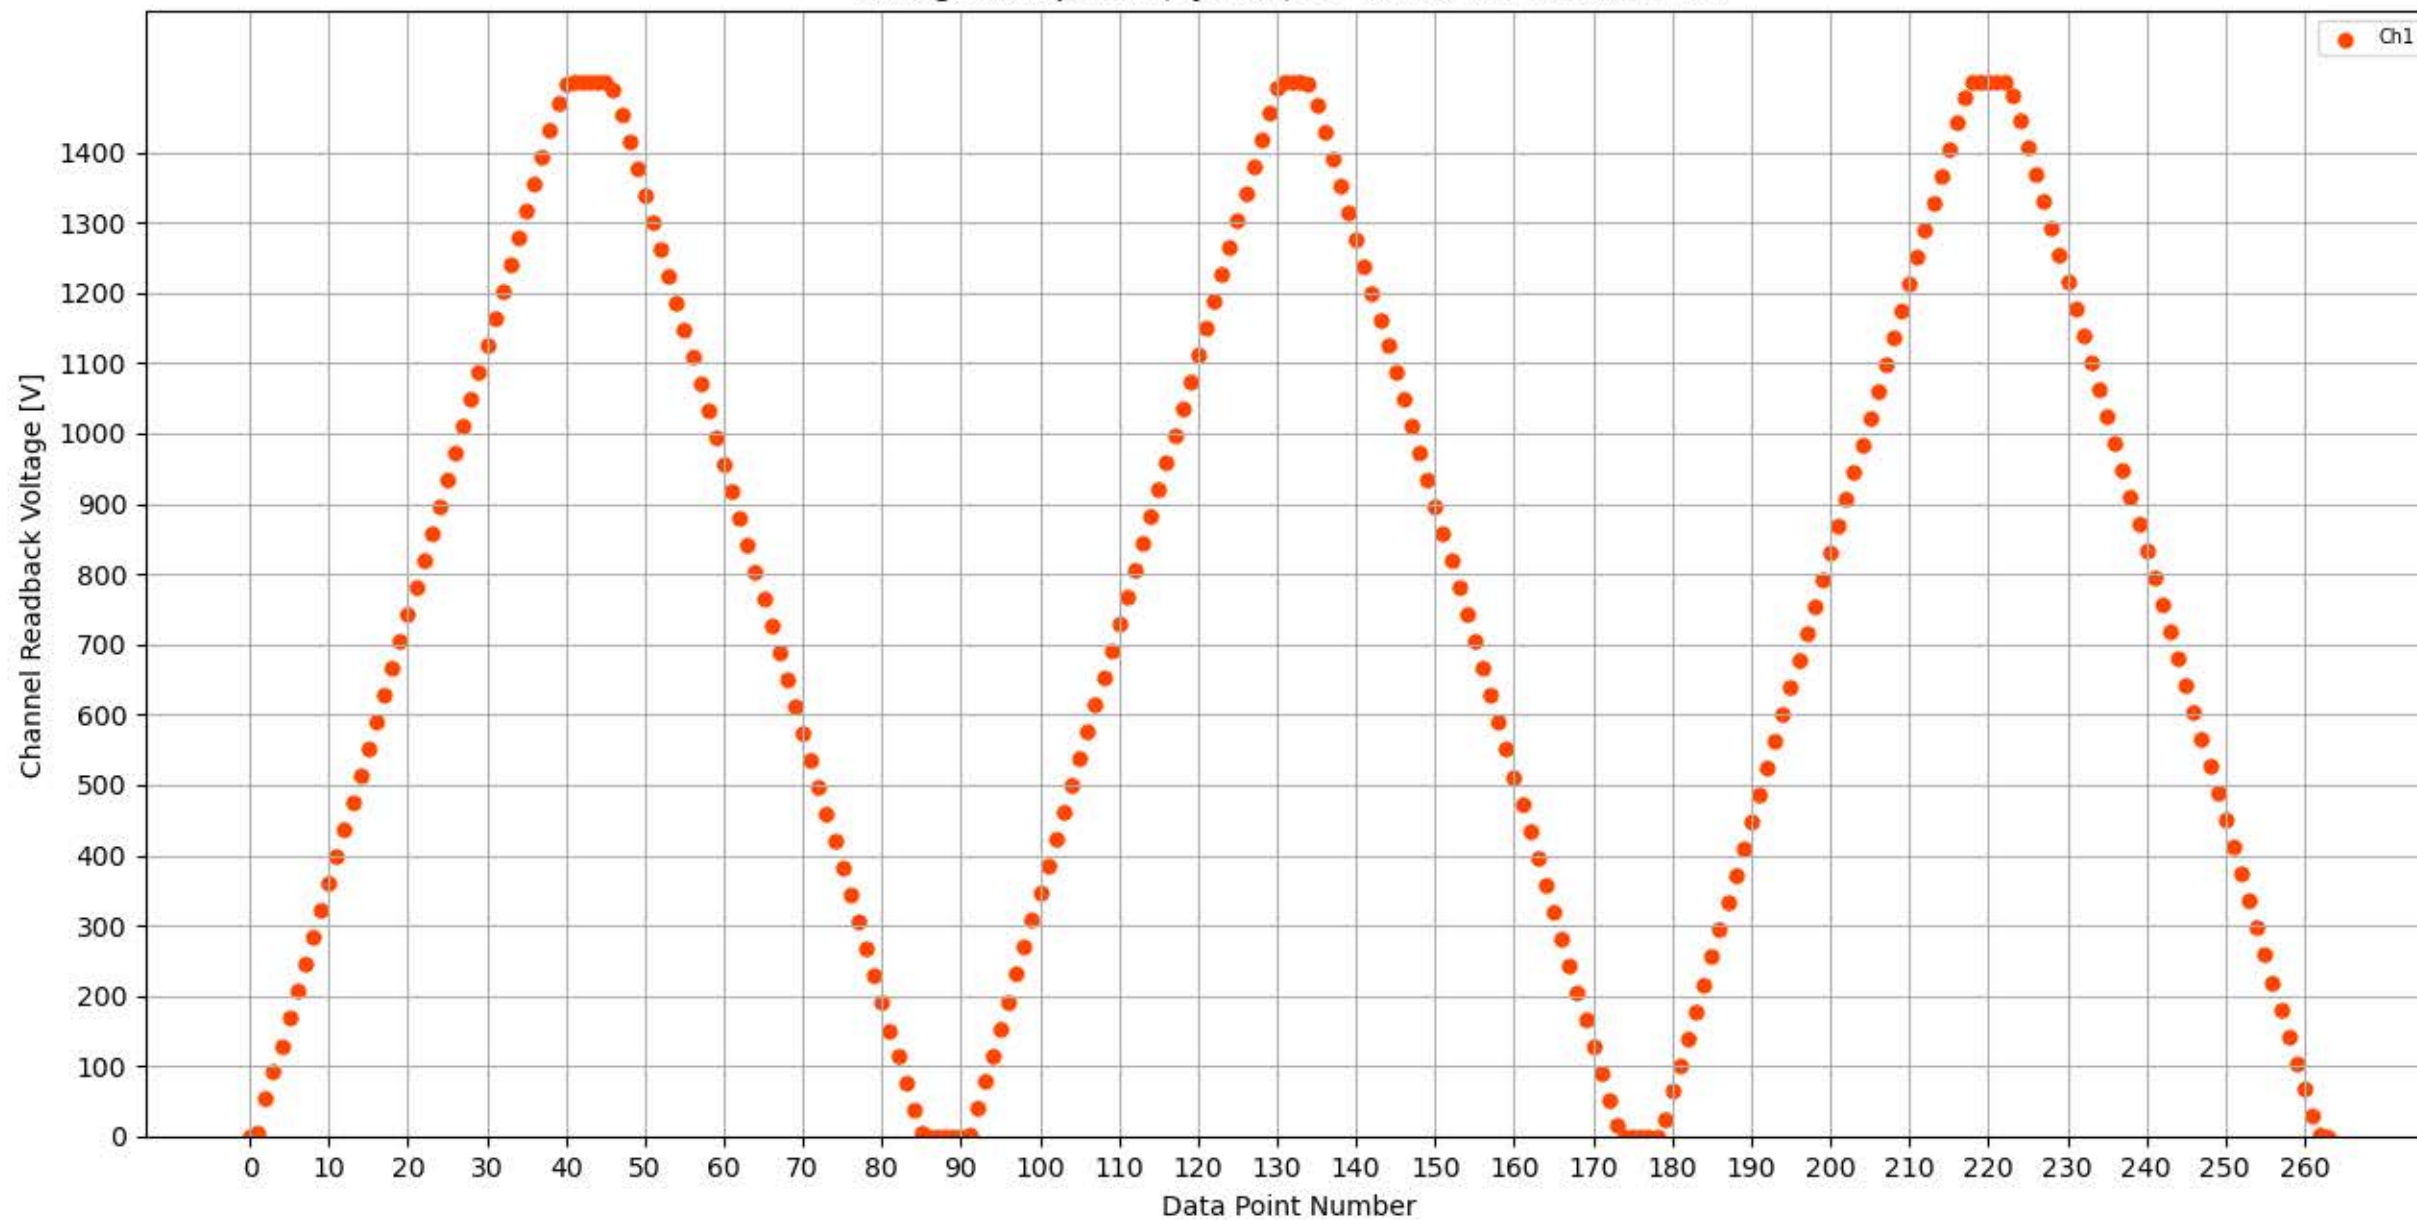

Voltage Ramp Test (Python) Bd #349, Slot #11, Ch #0

Voltage Ramp Test (Python) Bd #349, Slot #11, Ch #1

Voltage Ramp Test (Python) Bd #349, Slot #11, Ch #2

Voltage Ramp Test (Python) Bd #349, Slot #11, Ch #3