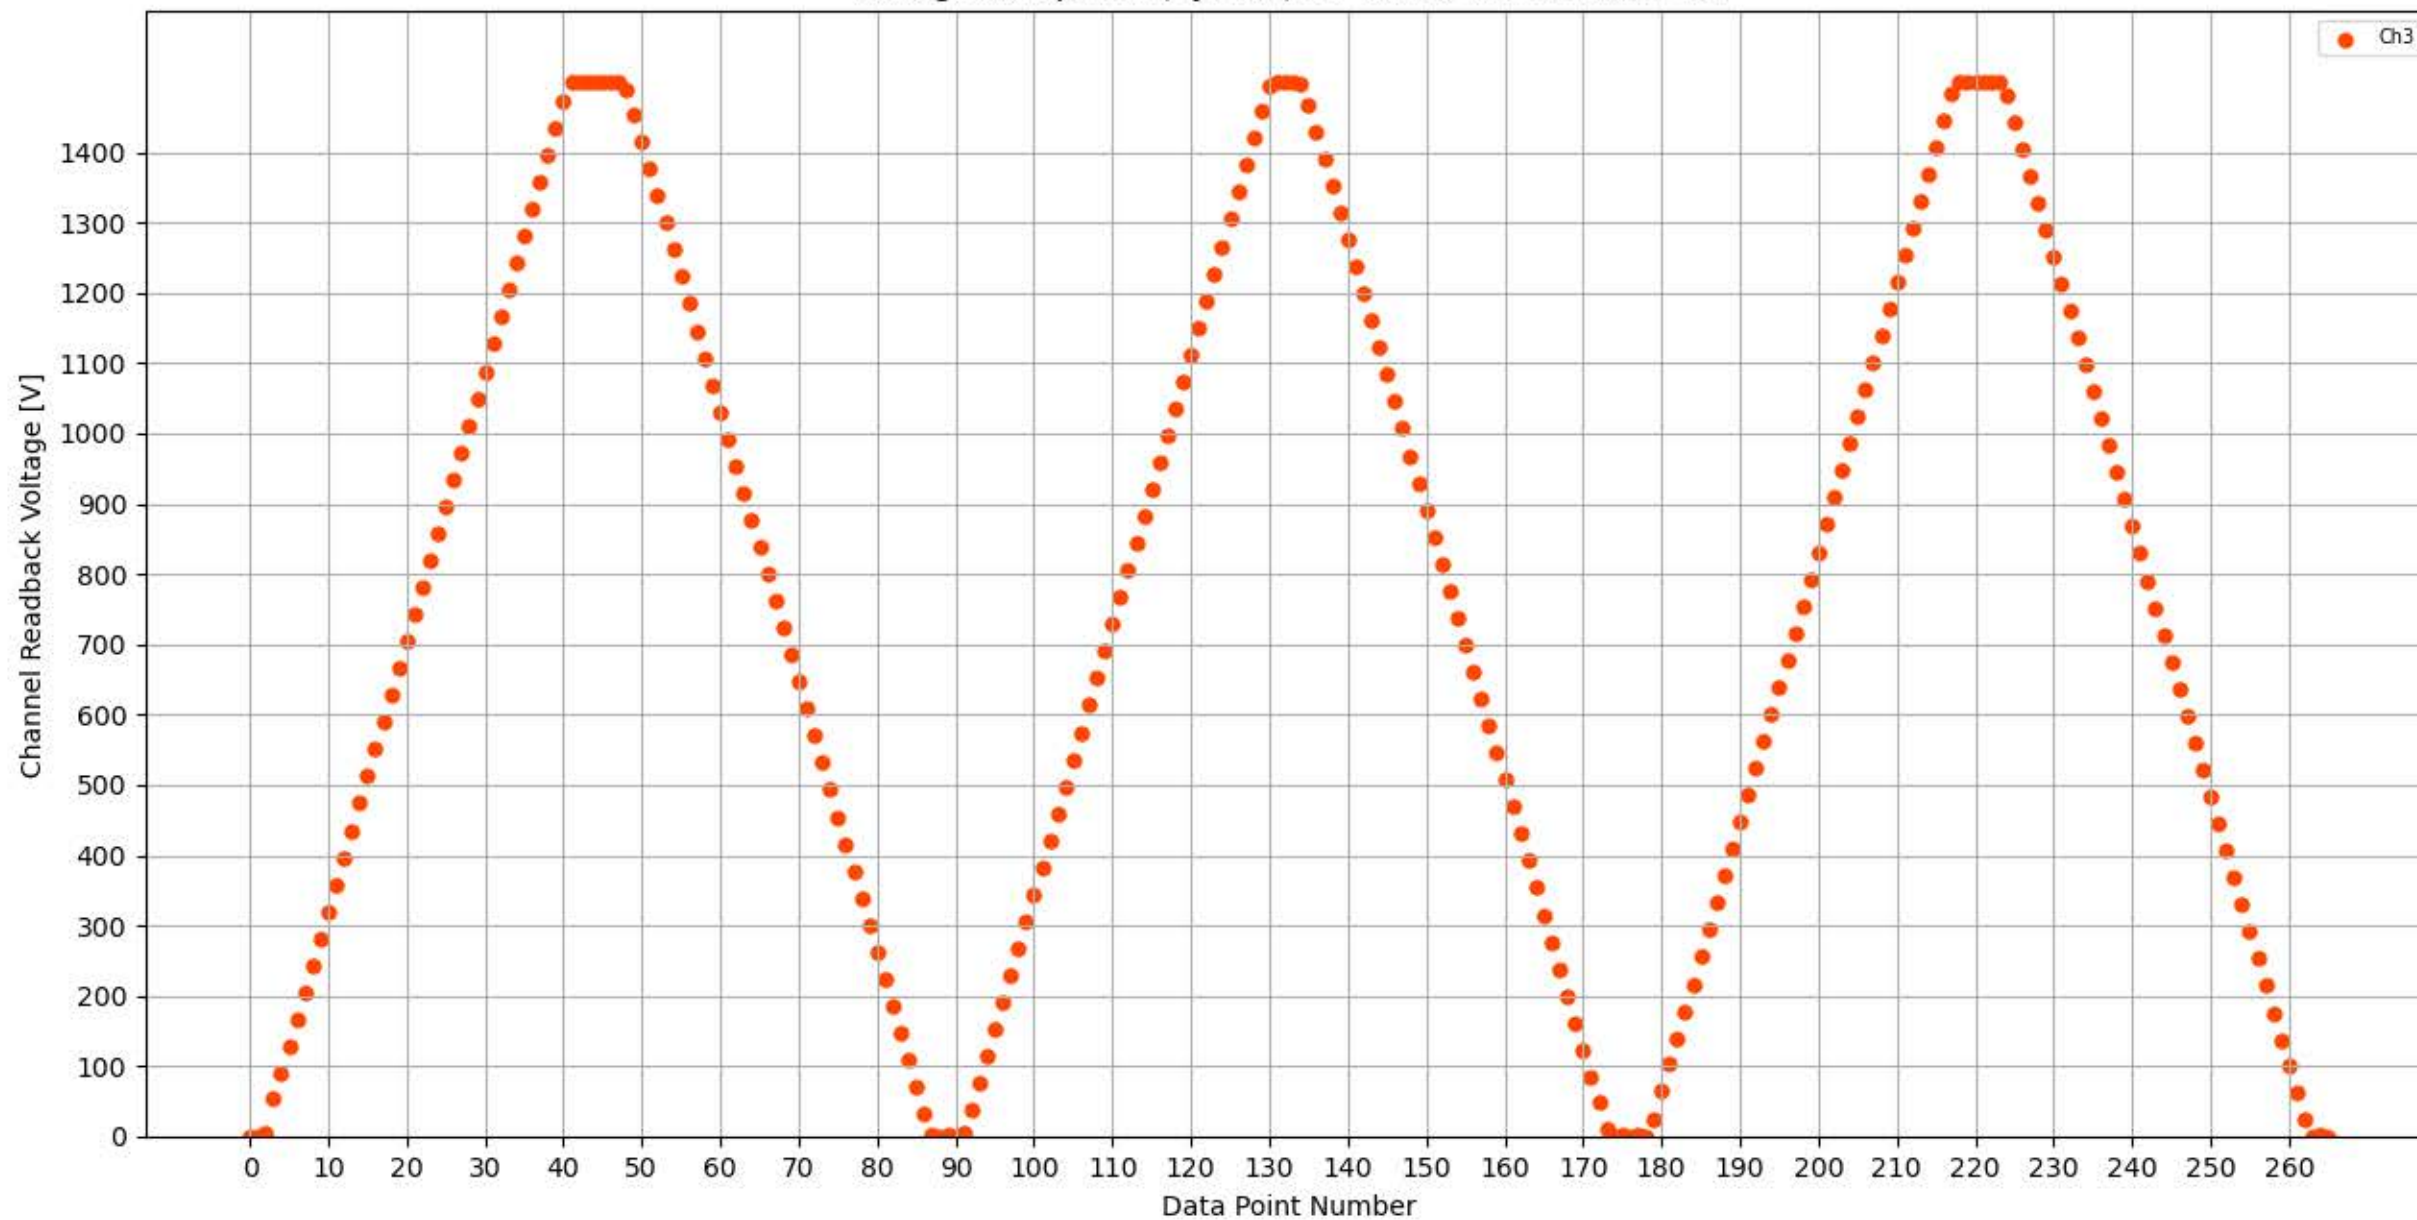

Voltage Ramp Test (Python) Bd #349, Slot #11, Ch #0

Voltage Ramp Test (Python) Bd #349, Slot #11, Ch #1

Voltage Ramp Test (Python) Bd #349, Slot #11, Ch #2

Voltage Ramp Test (Python) Bd #349, Slot #11, Ch #3