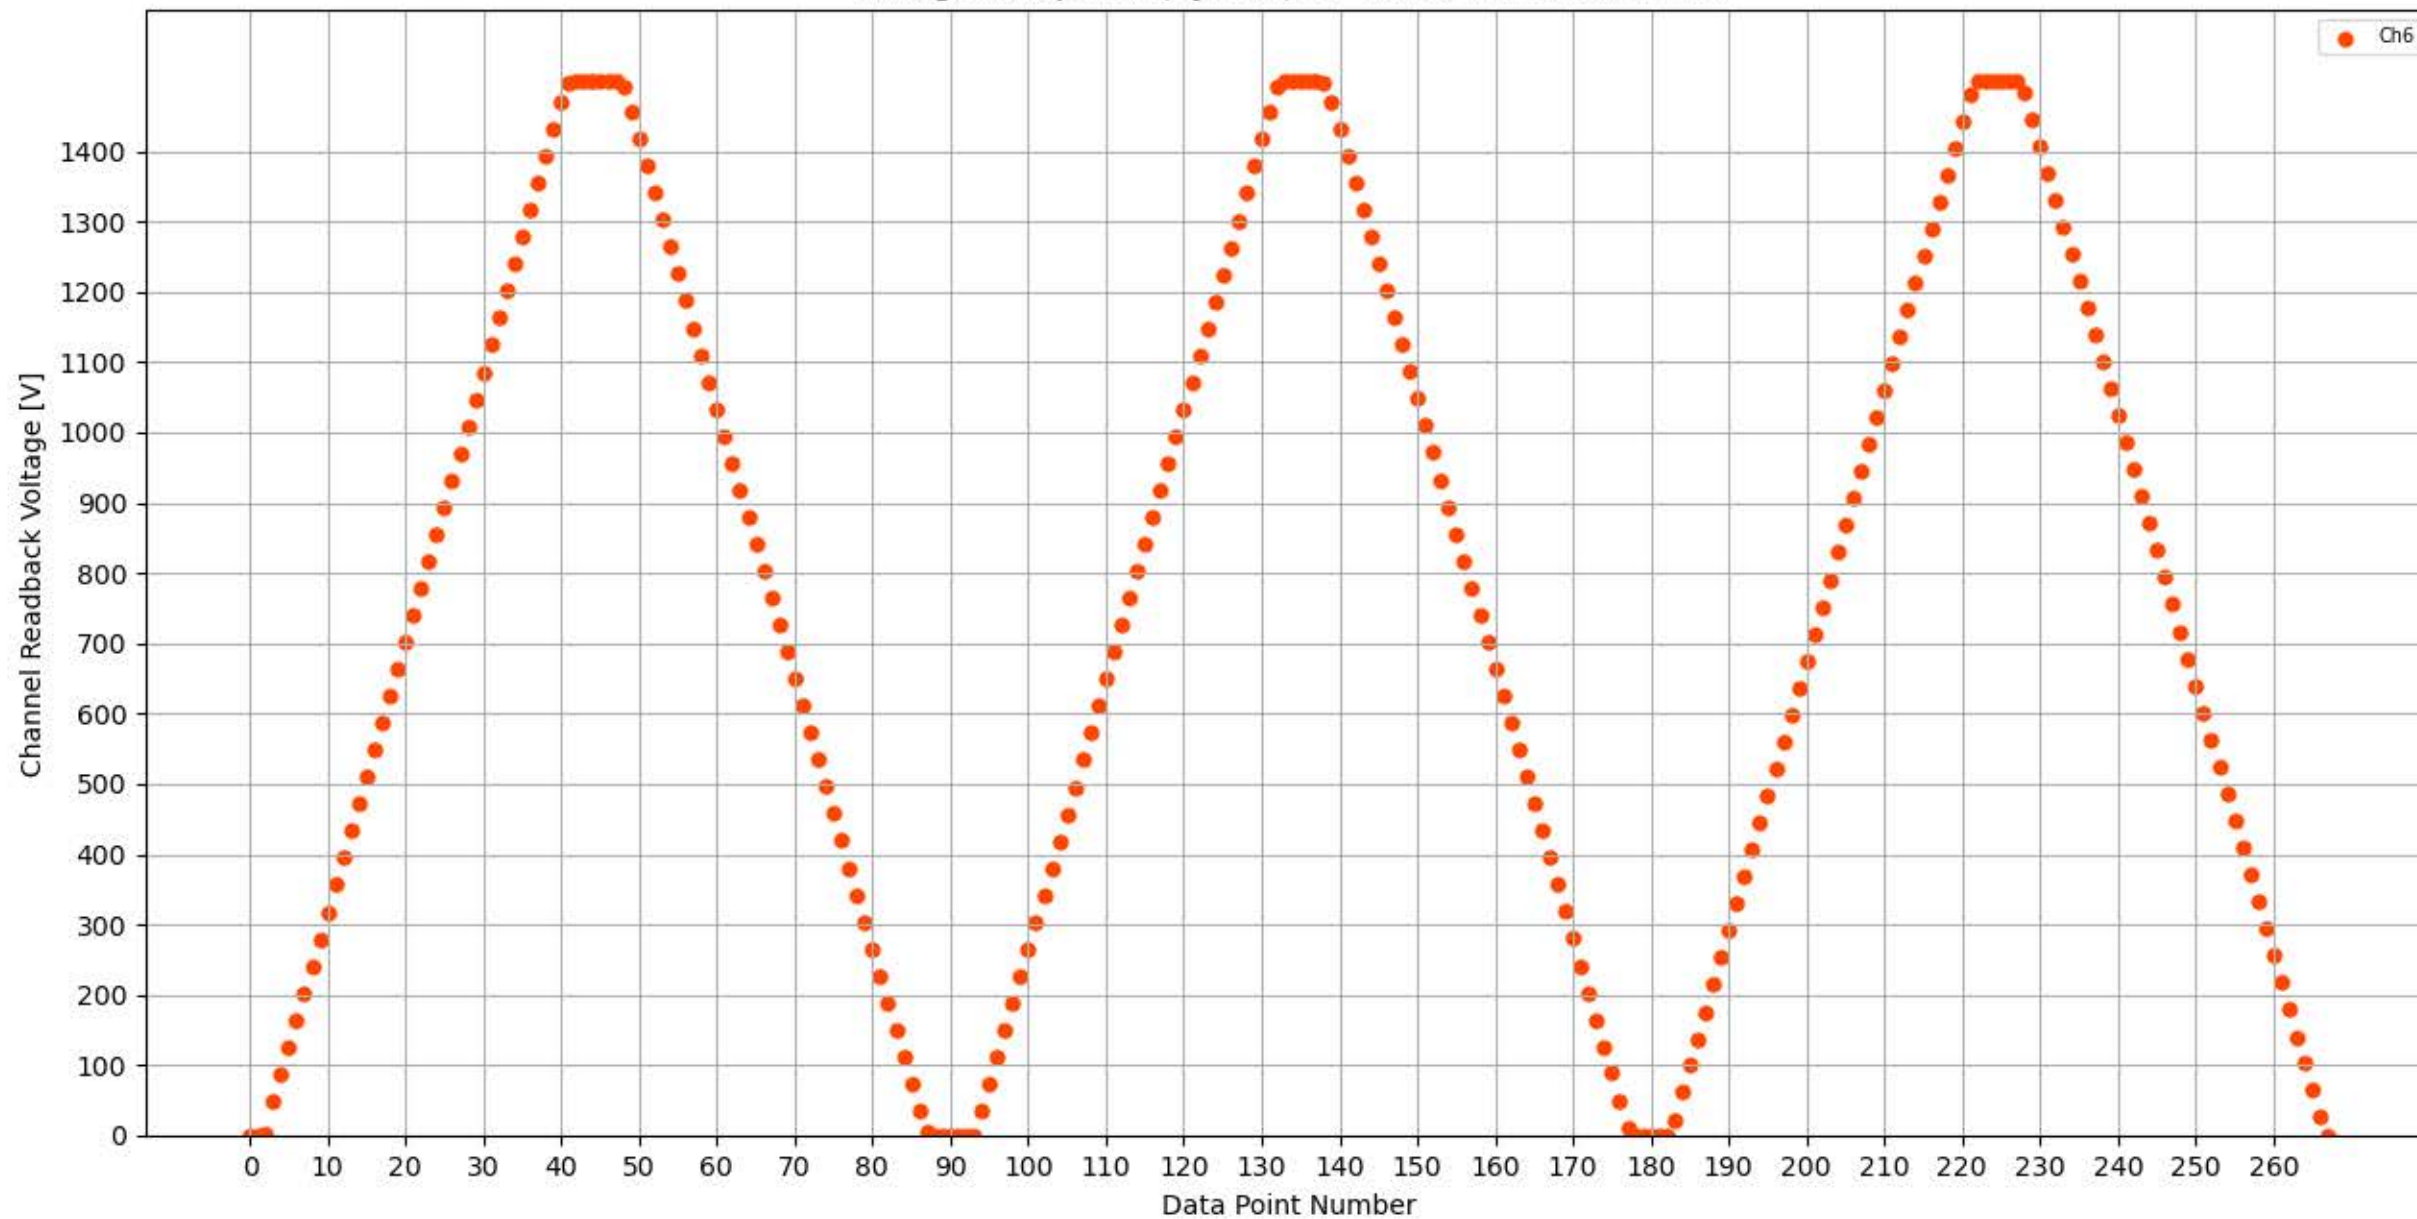

Voltage Ramp Test (Python) Bd #349, Slot #11, Ch #0

Voltage Ramp Test (Python) Bd #349, Slot #11, Ch #1

Voltage Ramp Test (Python) Bd #349, Slot #11, Ch #2

Voltage Ramp Test (Python) Bd #349, Slot #11, Ch #3

Voltage Ramp Test (Python) Bd #349, Slot #11, Ch #4

Voltage Ramp Test (Python) Bd #349, Slot #11, Ch #5

Voltage Ramp Test (Python) Bd #349, Slot #11, Ch #6

Voltage Ramp Test (Python) Bd #349, Slot #11, Ch #7