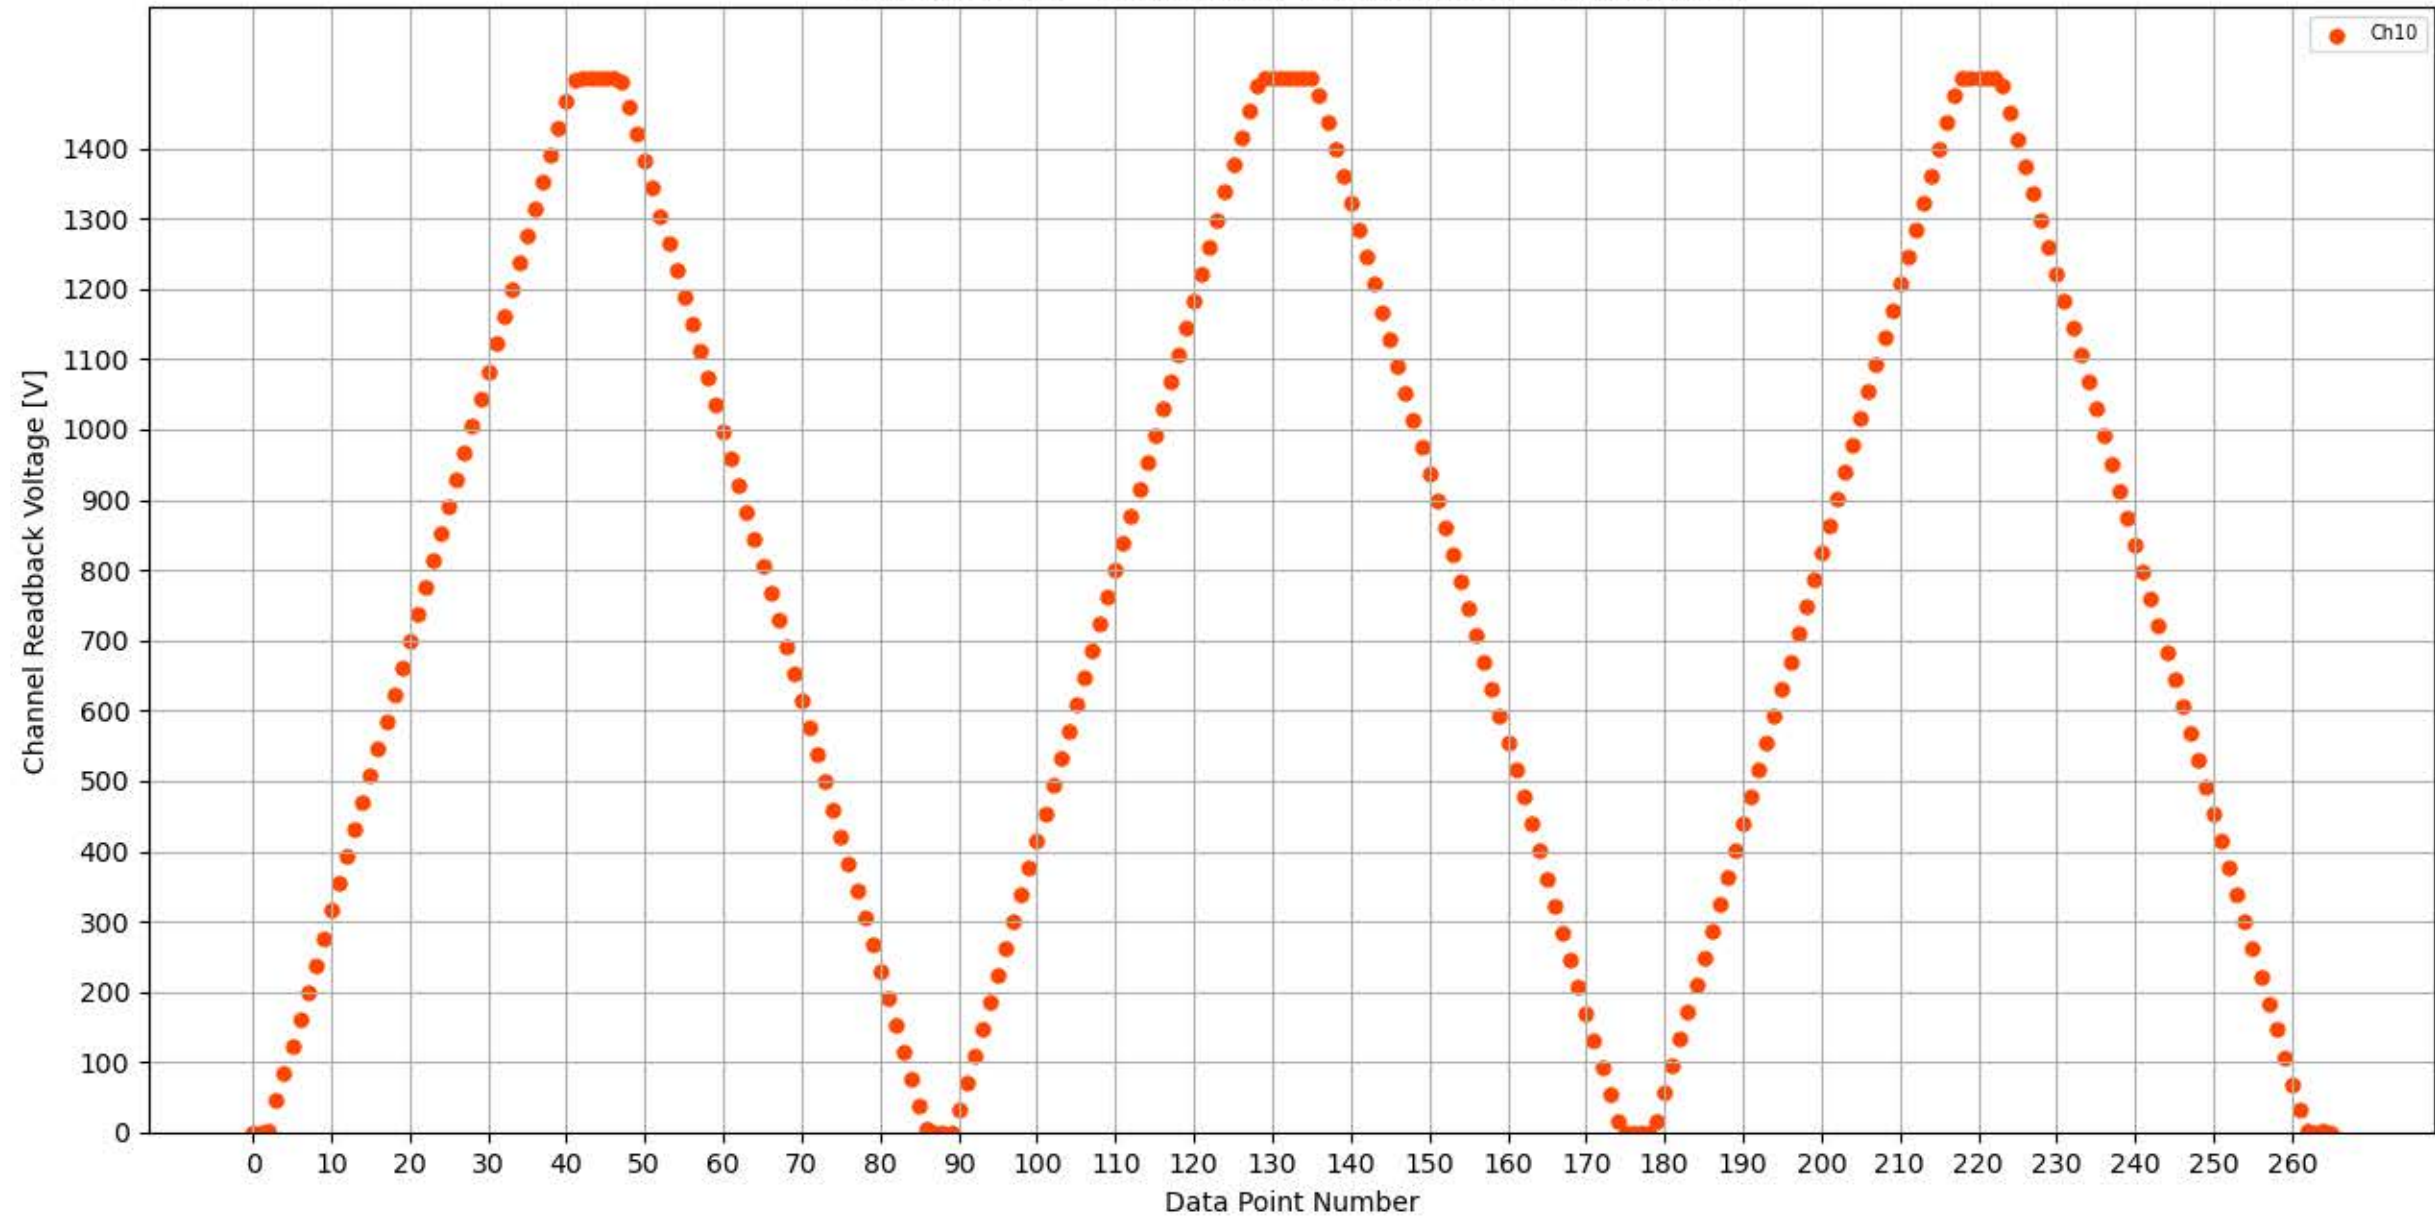

Voltage Ramp Test (Python) Bd #349, Slot #11, Ch #11

Voltage Ramp Test (Python) Bd #349, Slot #11, Ch #10