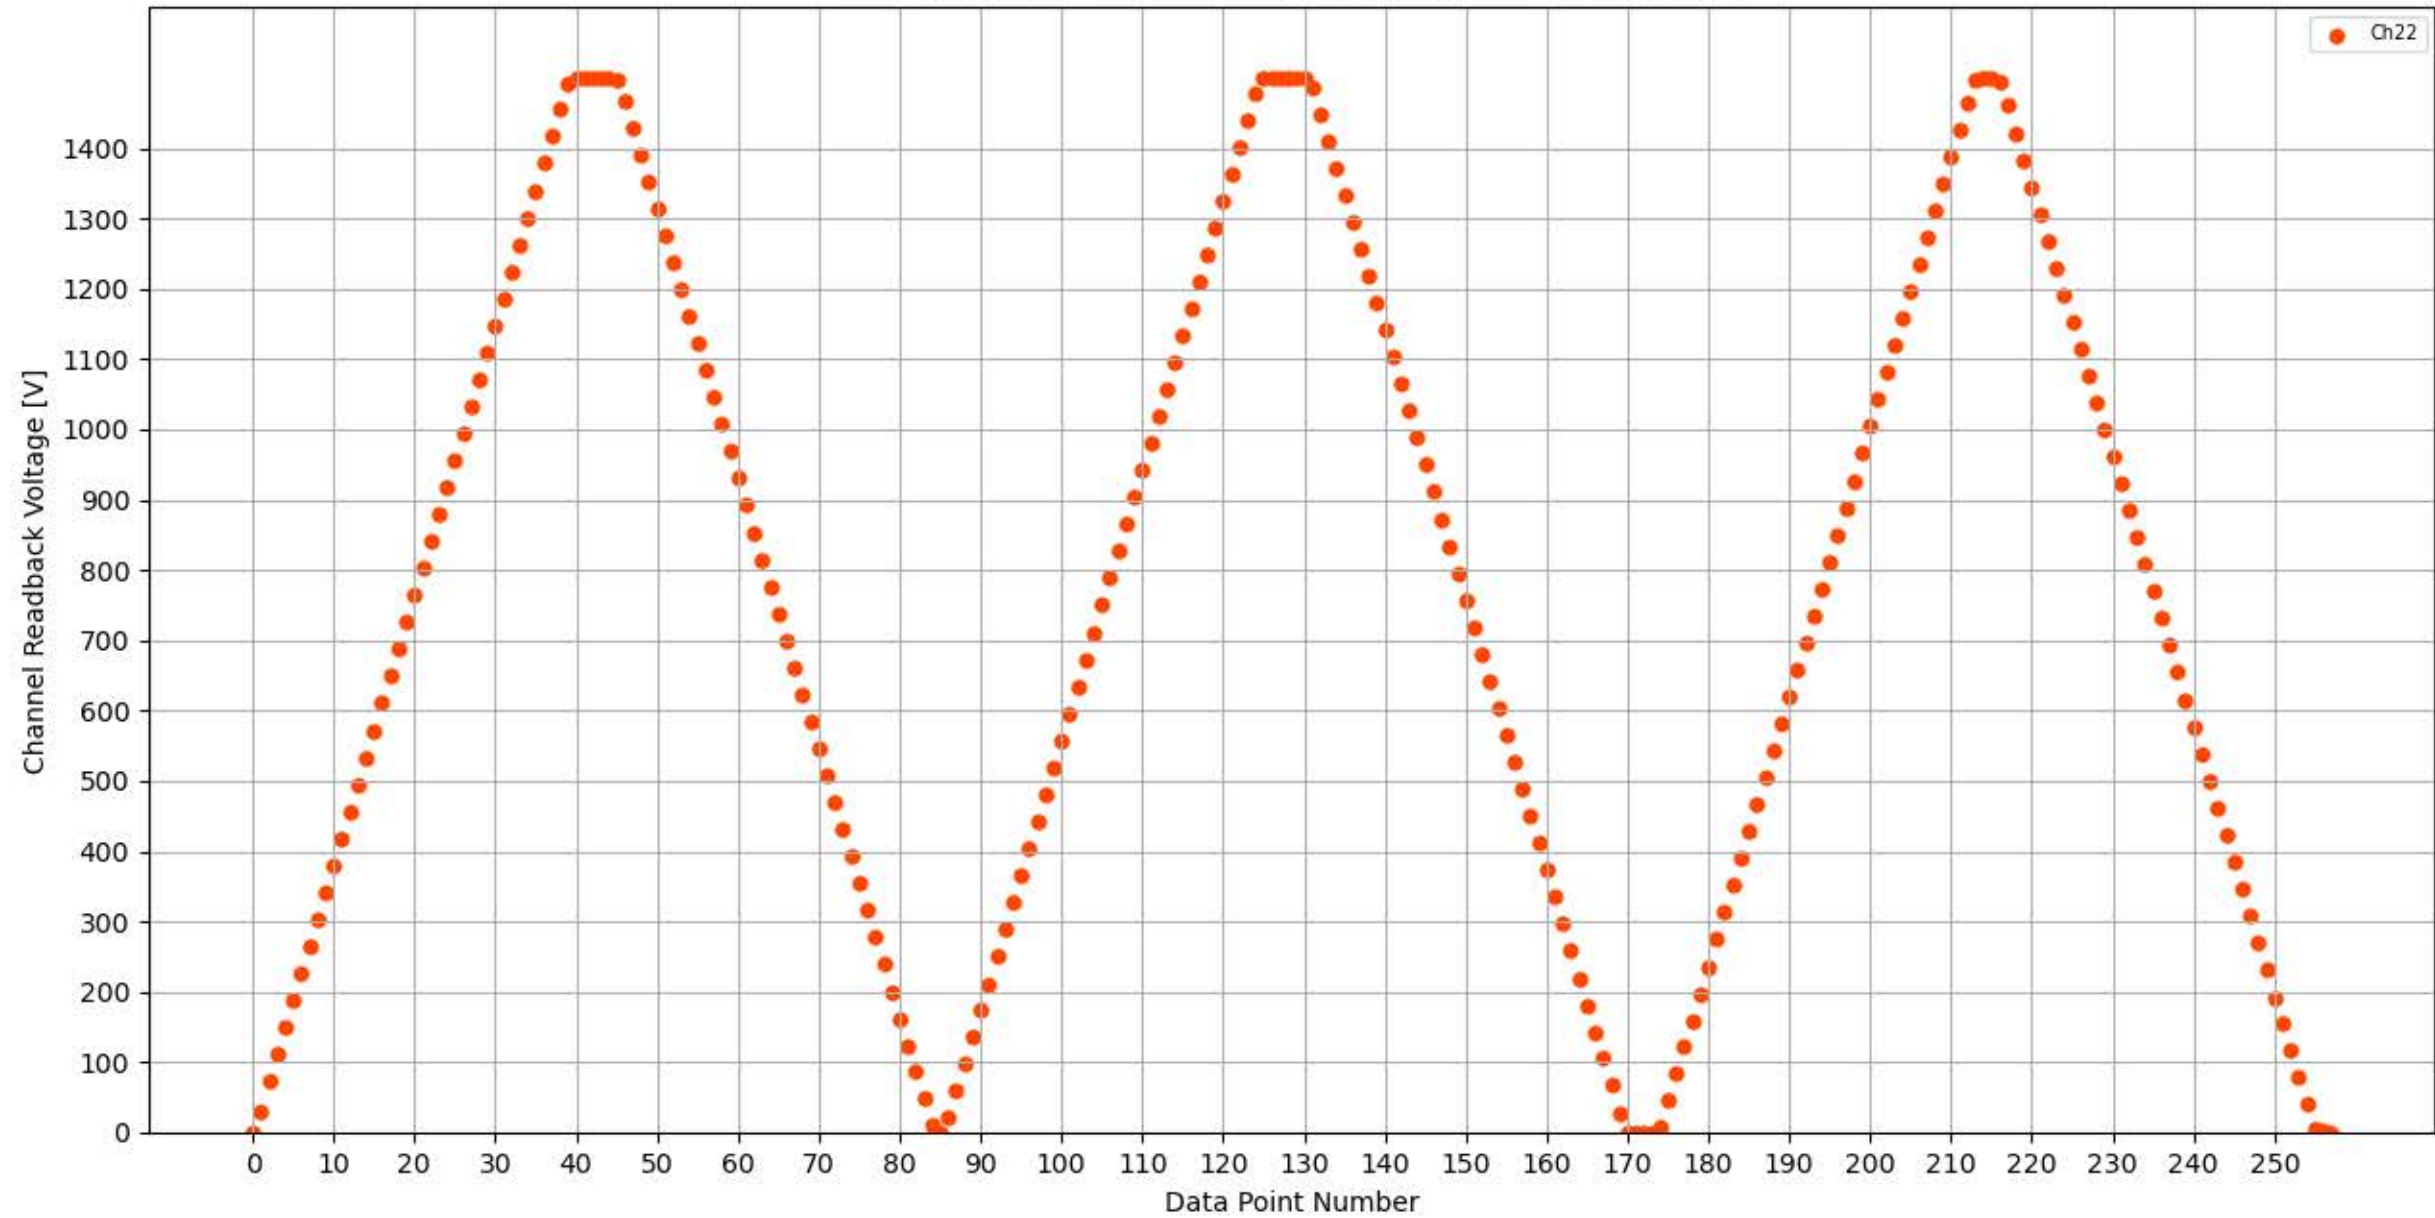

Voltage Ramp Test (Python) Bd #349, Slot #11, Ch #23

Voltage Ramp Test (Python) Bd #349, Slot #11, Ch #22