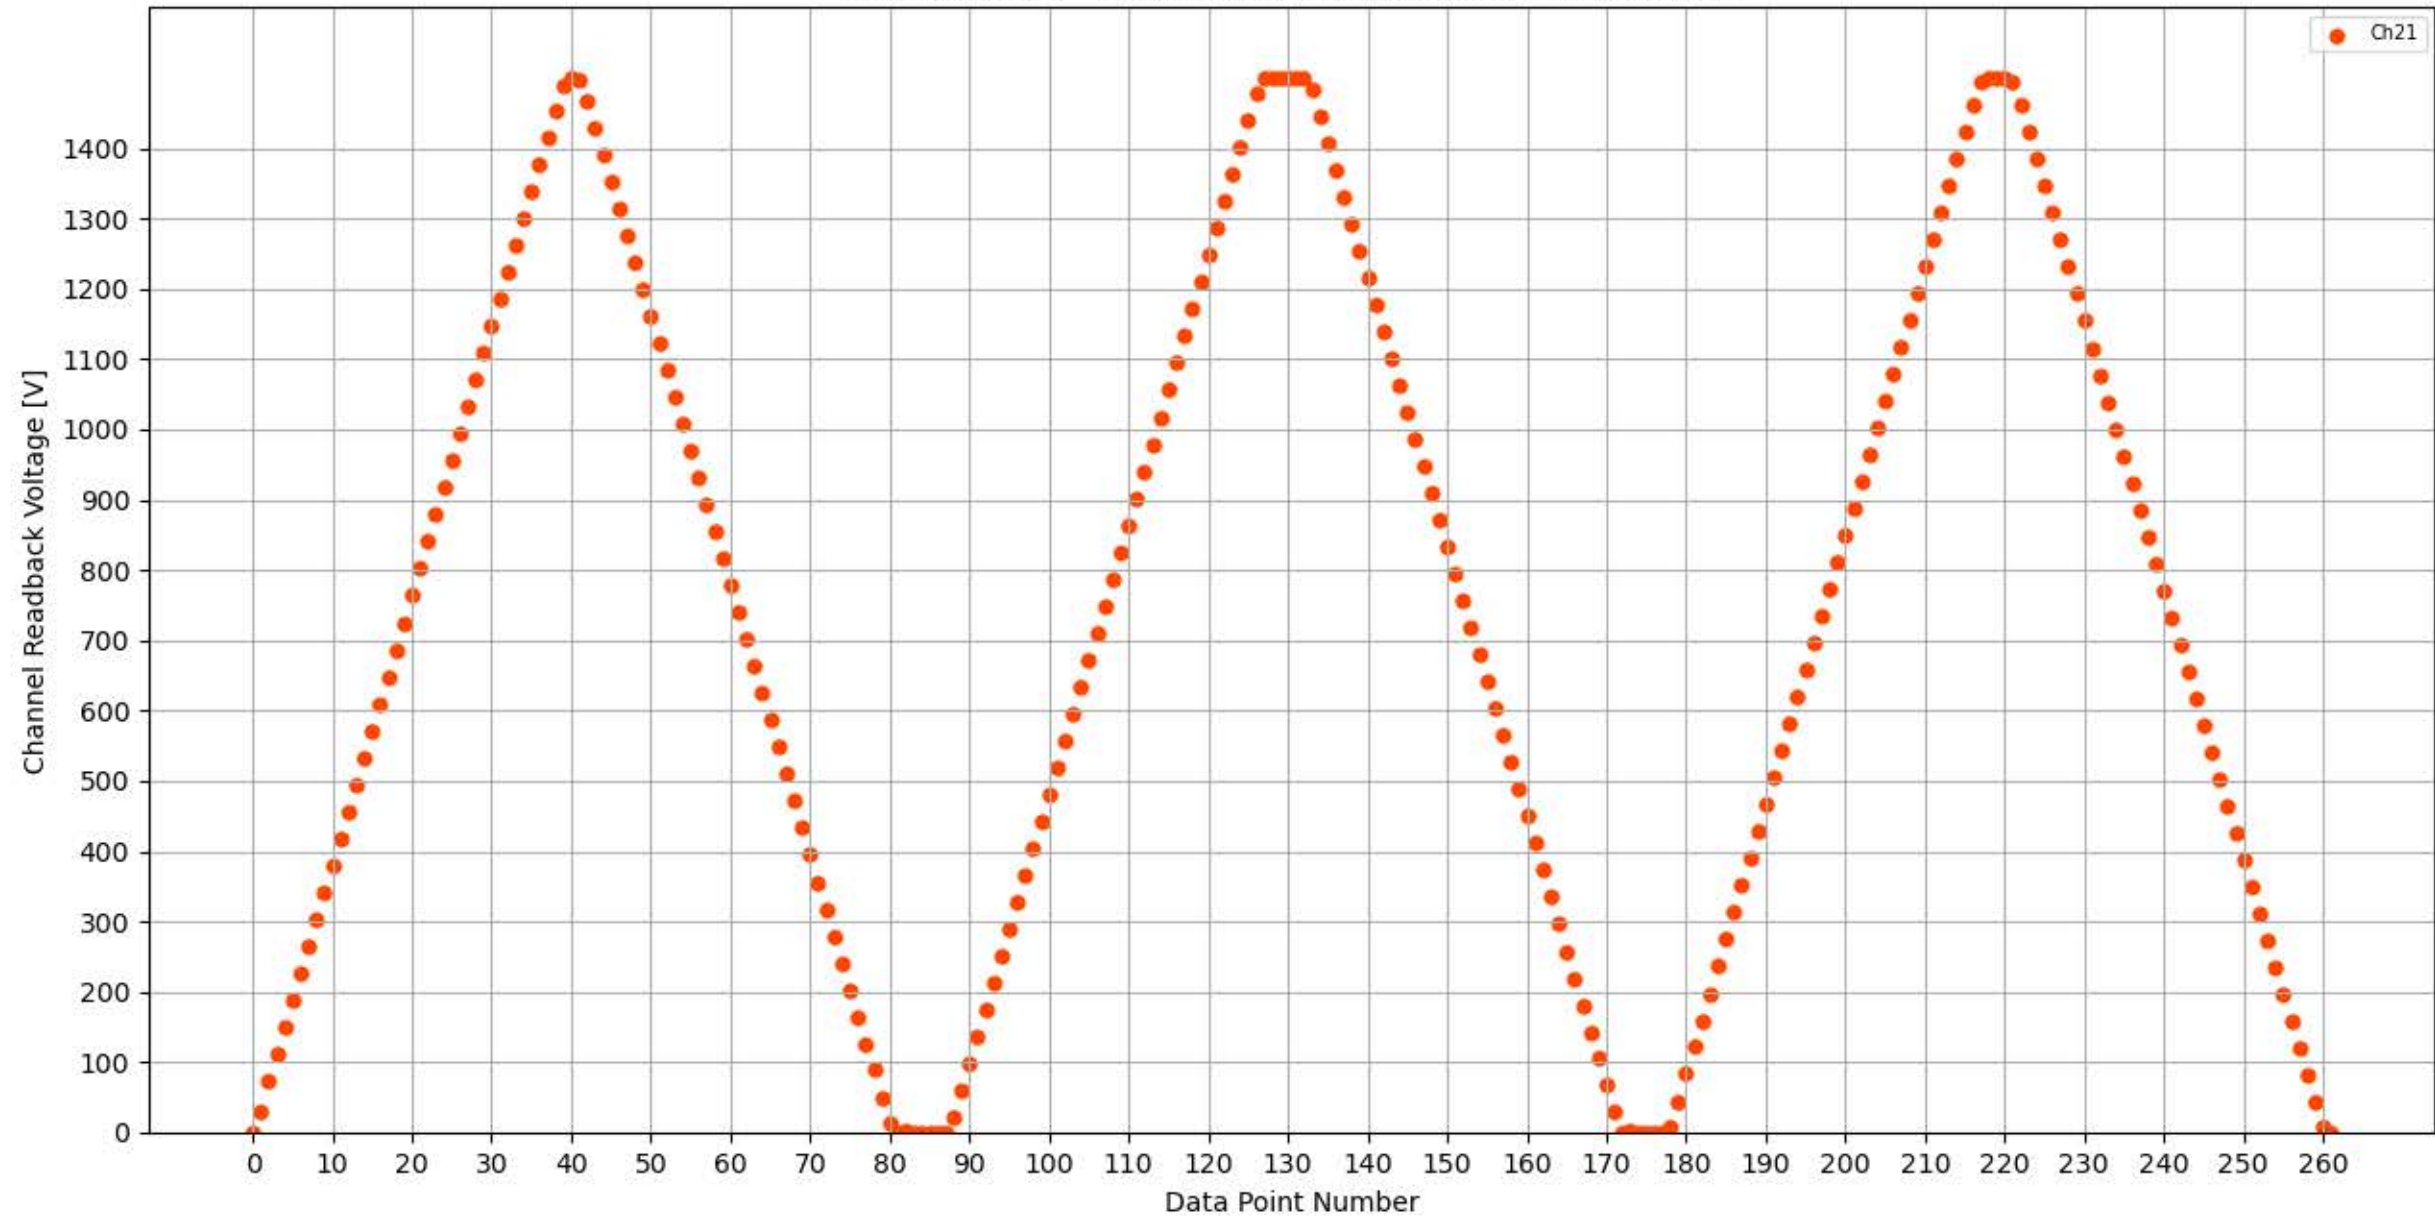

Voltage Ramp Test (Python) Bd #349, Slot #11, Ch #22

Voltage Ramp Test (Python) Bd #349, Slot #11, Ch #21